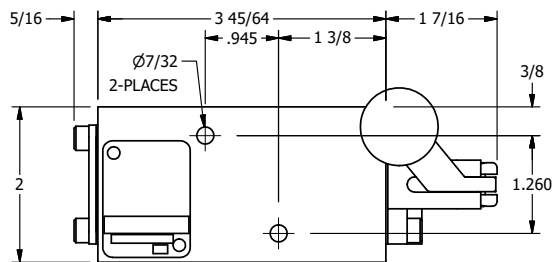

4

3

2

1

Ø.257 THRU HOLE
WHEN IN POSITION SHOWN

AAA
PRODUCTS
INTERNATIONAL
7114 Harry Hines Blvd
Dallas, TX 75235

TITLE: 1/4" NAMUR, LEVER, 2 POS,
SPR RTRN, BNT LVR RT,
HVY DTY, RED KNOB, LOCKOUT C

DRAWING NO.:
DIM_NHO2BRHJLO