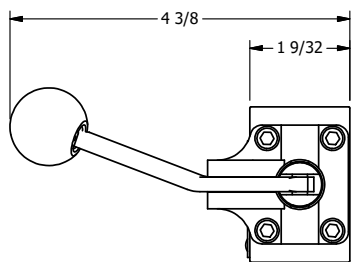

4

3

2

1

Ø.257 THRU HOLE
WHEN IN POSITION SHOWN

AAA
PRODUCTS
INTERNATIONAL
7114 Harry Hines Blvd
Dallas, TX 75235

TITLE: 1/4" NAMUR, LEVER, 2 POS,
SPR RTRN, BNT LVR RT,
HVY DTY, RED KNOB, LOCKOUT C

DRAWING NO.:
DIM_NHO2BRHJLO