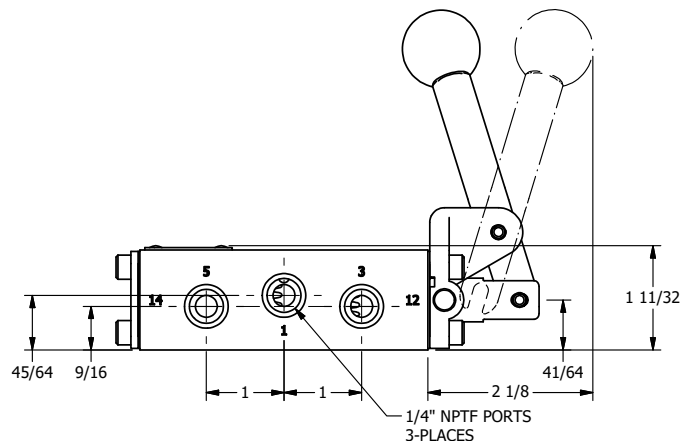

4

3

2

1

Ø.257 THRU HOLE
WHEN IN POSITION SHOWN

AAA
PRODUCTS
INTERNATIONAL
7114 Harry Hines Blvd
Dallas, TX 75235

TITLE: 1/4" NAMUR, LEVER, 2 POS,
SPR RTRN, BNT LVR RT,
HVY DTY, RED KNOB, LOCKOUT C

DRAWING NO.:
DIM_NHO2BRHJLO