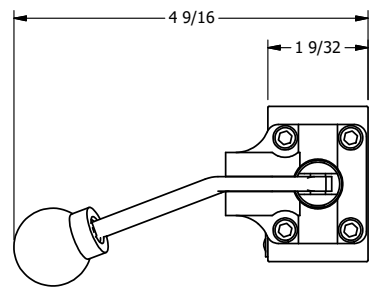

4

3

2

1

Ø.257 THRU HOLE
WHEN IN POSITION SHOWN

AAA
PRODUCTS
INTERNATIONAL
7114 Harry Hines Blvd
Dallas, TX 75235

TITLE: 1/4" NAMUR, LEVER, 2 POS,
SPR RTRN, BNT LVR LFT,
LOCKOUT C

DRAWING NO.:
DIM_NHO2BLLO