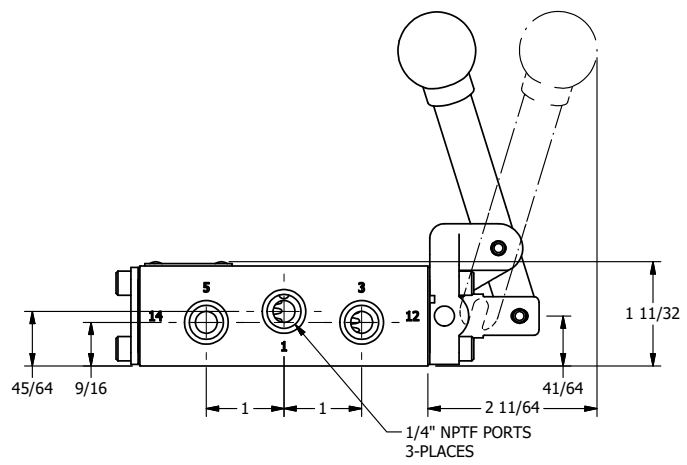

4

3

2

1

Ø.257 THRU HOLE
WHEN IN POSITION SHOWN

AAA
PRODUCTS
INTERNATIONAL
7114 Harry Hines Blvd
Dallas, TX 75235

TITLE: 1/4" NAMUR, LEVER, 2 POS,
SPR RTRN, BNT LVR LFT,
LOCKOUT C

DRAWING NO.:
DIM_NHO2BLLO