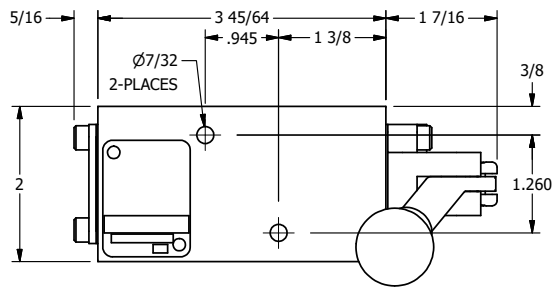

4

3

2

1

Ø.257 THRU HOLE
WHEN IN POSITION SHOWN

AAA
PRODUCTS
INTERNATIONAL
7114 Harry Hines Blvd
Dallas, TX 75235

TITLE: 1/4" NAMUR, LEVER, 2 POS,
SPR RTRN, BNT LVR LFT,
LOCKOUT C

DRAWING NO.:
DIM_NHO2BLLO