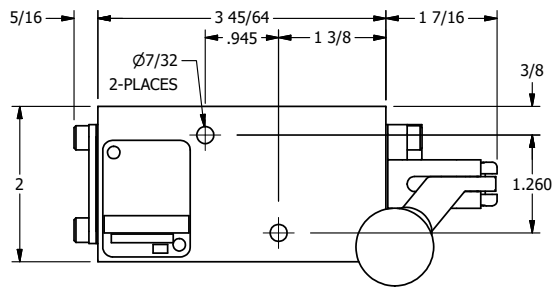

4

3

2

1

Ø.257 THRU HOLE
WHEN IN POSITION SHOWN

AAA
PRODUCTS
INTERNATIONAL
**AAA PRODUCTS
INTERNATIONAL**
7114 Harry Hines Blvd
Dallas, TX 75235

TITLE: 1/4" NAMUR, LEVER, 2 POS,
SPR RTRN, BNT LVR LFT,
HVY DTY, LOCKOUT C

DRAWING NO.:
DIM_NHO2BLHLO

THE INFORMATION CONTAINED WITHIN THIS DOCUMENT IS PROPRIETARY TO AAA PRODUCTS AND MAY NOT BE DISCLOSED WITHOUT PRIOR WRITTEN CONSENT

4

3

2

1

B

B