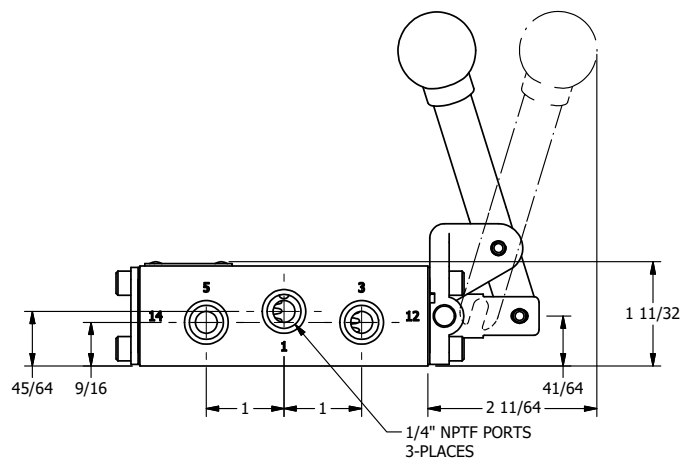

4

3

2

1

Ø.257 THRU HOLE
WHEN IN POSITION SHOWN

AAA
PRODUCTS
INTERNATIONAL
**AAA PRODUCTS
INTERNATIONAL**
7114 Harry Hines Blvd
Dallas, TX 75235

TITLE: 1/4" NAMUR, LEVER, 2 POS,
SPR RTRN, BNT LVR LFT,
HVY DTY, LOCKOUT C

DRAWING NO.:
DIM_NHO2BLHLO

THE INFORMATION CONTAINED WITHIN THIS DOCUMENT IS PROPRIETARY TO AAA PRODUCTS AND MAY NOT BE DISCLOSED WITHOUT PRIOR WRITTEN CONSENT

4

3

2

1

B

B