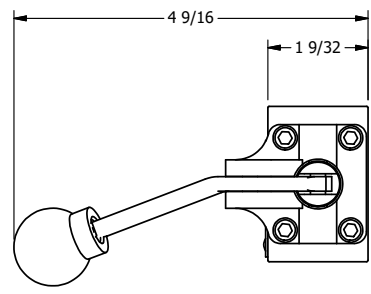

4

3

2

1

Ø.257 THRU HOLE
WHEN IN POSITION SHOWN

AAA
PRODUCTS
INTERNATIONAL
**AAA PRODUCTS
INTERNATIONAL**
7114 Harry Hines Blvd
Dallas, TX 75235

TITLE: 1/4" NAMUR, LEVER, 2 POS,
SPR RTRN, BNT LVR LFT,
HVY DTY, LOCKOUT C

DRAWING NO.:
DIM_NHO2BLHLO

THE INFORMATION CONTAINED WITHIN THIS DOCUMENT IS PROPRIETARY TO AAA PRODUCTS AND MAY NOT BE DISCLOSED WITHOUT PRIOR WRITTEN CONSENT

4

3

2

1

B

B