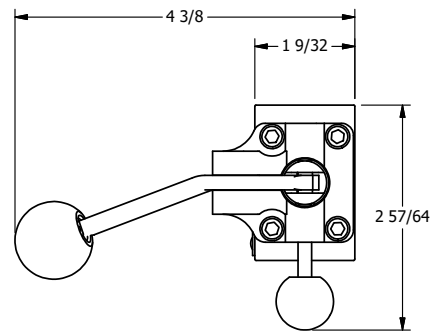

4

3

2

1

B

B

A

A

**AAA**  
PRODUCTS  
INTERNATIONAL

**AAA PRODUCTS  
INTERNATIONAL**  
7114 Harry Hines Blvd  
Dallas, TX 75235

TITLE: 1/4" NAMUR, LEVER, 2 POS,  
SPRING RTRN, PINLOCK A & C,  
BNT LVR LFT, RED KNOB

DRAWING NO.:  
DIM\_NHO2BLEJ