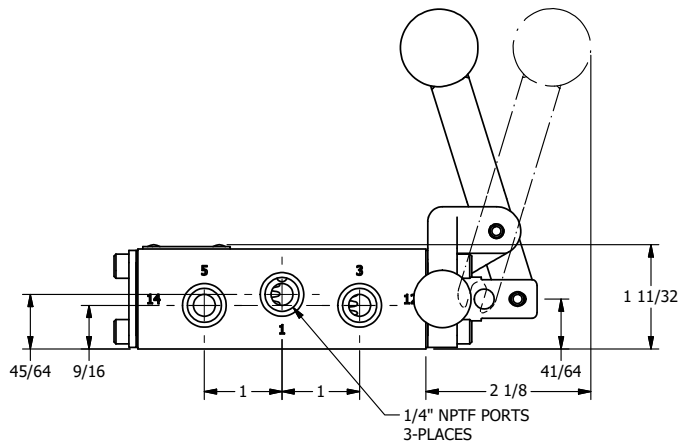

**AAA**  
PRODUCTS  
INTERNATIONAL

**AAA PRODUCTS  
INTERNATIONAL**  
7114 Harry Hines Blvd  
Dallas, TX 75235

TITLE: 1/4" NAMUR, LEVER, 2 POS,  
SPRING RTRN, PINLOCK A & C,  
BNT LVR LFT, RED KNOB

DRAWING NO.:  
DIM\_NHO2BLEJ