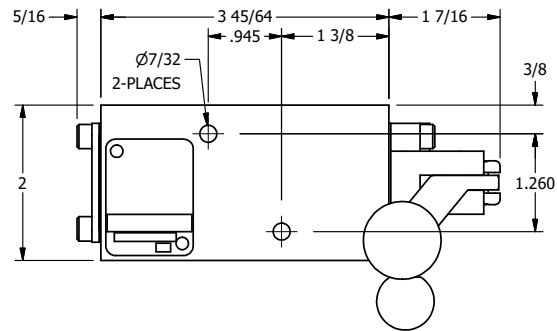

**AAA**  
PRODUCTS  
INTERNATIONAL

**AAA PRODUCTS  
INTERNATIONAL**  
7114 Harry Hines Blvd  
Dallas, TX 75235

TITLE: 1/4" NAMUR, LEVER, 2 POS,  
SPRING RTRN, PINLOCK A & C,  
BNT LVR LFT, RED KNOB

DRAWING NO.:  
DIM\_NHO2BLEJ