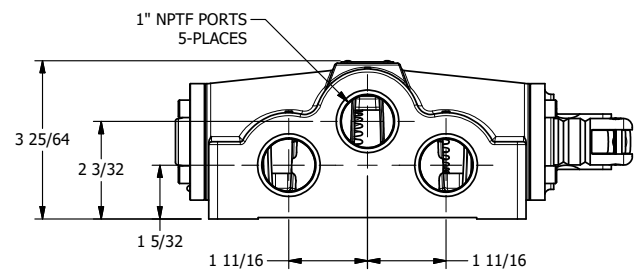

4

3

2

1

**AAA**  
PRODUCTS  
INTERNATIONAL

**AAA PRODUCTS  
INTERNATIONAL**  
7114 Harry Hines Blvd  
Dallas, TX 75235

TITLE: 1" SIDE PORT, LEVER, 2 POS,  
SPRING RTRN, 90D LEVER

DRAWING NO.:  
DIM\_H08R