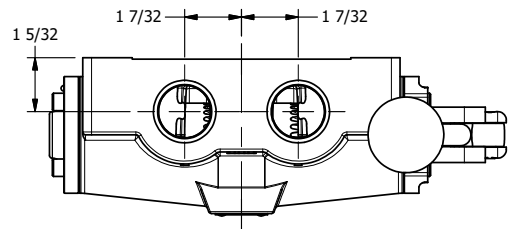

4

3

2

1

**AAA**  
PRODUCTS  
INTERNATIONAL

**AAA PRODUCTS  
INTERNATIONAL**  
7114 Harry Hines Blvd  
Dallas, TX 75235

TITLE: 1" SIDE PORT, LEVER, 2 POS,  
SPRING RTRN, 90D LEVER

DRAWING NO.:  
DIM\_H08R