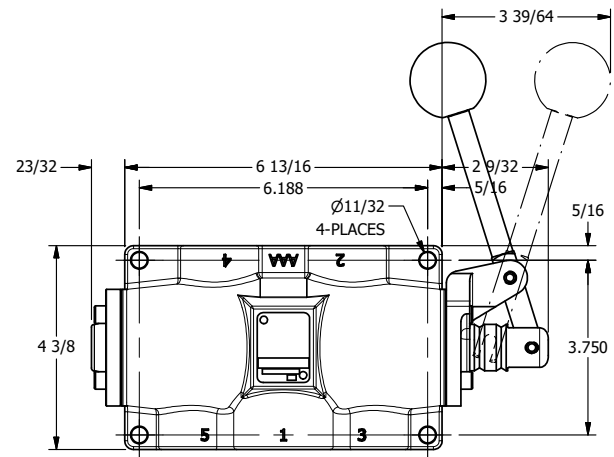

4

3

2

1

**AAA**  
PRODUCTS  
INTERNATIONAL

**AAA PRODUCTS  
INTERNATIONAL**  
7114 Harry Hines Blvd  
Dallas, TX 75235

TITLE: 1" SIDE PORT, LEVER, 2 POS,  
SPRING RTRN, 90D LEVER

DRAWING NO.:  
DIM\_H08R