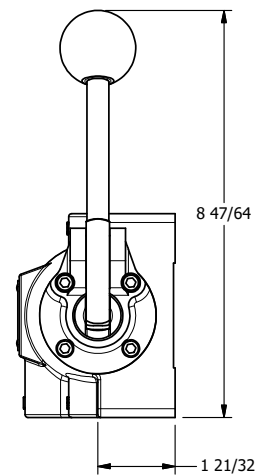

4

3

2

1

**AAA**  
PRODUCTS  
INTERNATIONAL

**AAA PRODUCTS  
INTERNATIONAL**  
7114 Harry Hines Blvd  
Dallas, TX 75235

TITLE: 1" SIDE PORT, LEVER, 2 POS,  
SPRING RTRN, 90D LEVER

DRAWING NO.:  
DIM\_H08R