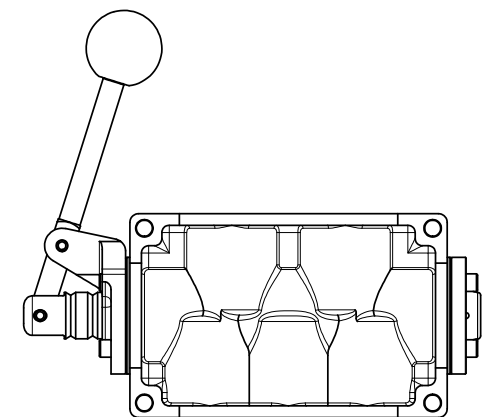

4

3

2

1

**AAA**  
PRODUCTS  
INTERNATIONAL

**AAA PRODUCTS  
INTERNATIONAL**  
7114 Harry Hines Blvd  
Dallas, TX 75235

TITLE: 1" SIDE PORT, LEVER, 2 POS,  
SPRING RTRN, 90D LEVER

DRAWING NO.:  
DIM\_H08R