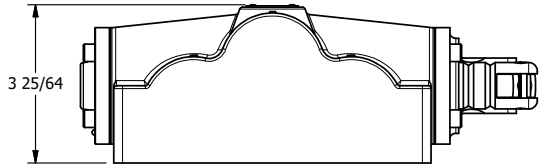

4

3

2

1

B

B

A

A

AAA
PRODUCTS
INTERNATIONAL

**AAA PRODUCTS
INTERNATIONAL**
7114 Harry Hines Blvd
Dallas, TX 75235

TITLE: 1" SUBPLATE, LEVER, 2 POS,
SPRING RTRN, 90D LEVER

DRAWING NO.: DIM_H08PR

4

3

2

1