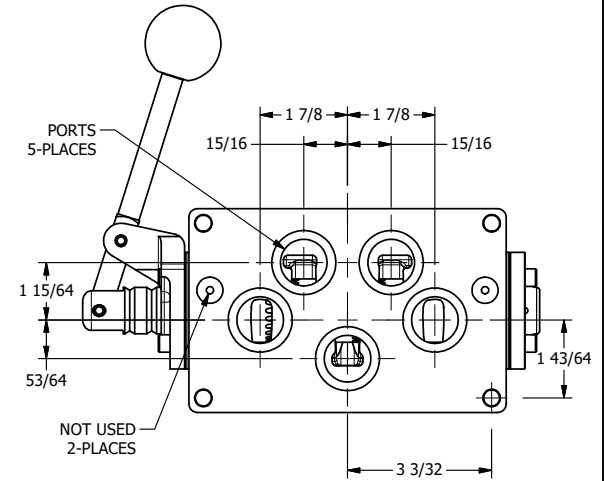

4

3

2

1

B

B

A

A

AAA
PRODUCTS
INTERNATIONAL

**AAA PRODUCTS
INTERNATIONAL**
7114 Harry Hines Blvd
Dallas, TX 75235

TITLE: 1" SUBPLATE, LEVER, 2 POS,
SPRING RTRN, 90D LEVER

DRAWING NO.: DIM_H08PR

4

3

2

1

THE INFORMATION CONTAINED WITHIN THIS DOCUMENT IS PROPRIETARY TO AAA PRODUCTS AND MAY NOT BE DISCLOSED WITHOUT PRIOR WRITTEN CONSENT