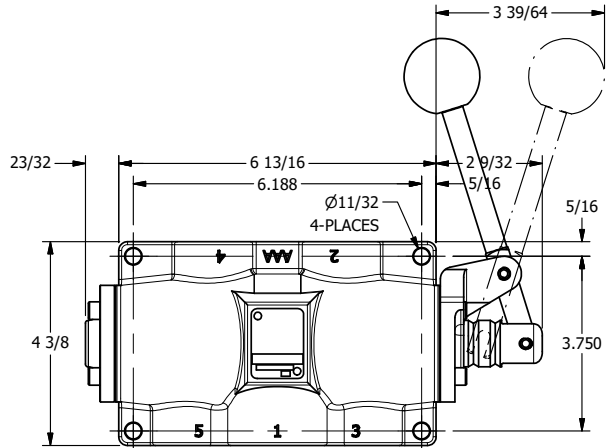

4

3

2

1

B

B

A

A

AAA
PRODUCTS
INTERNATIONAL

**AAA PRODUCTS
INTERNATIONAL**
7114 Harry Hines Blvd
Dallas, TX 75235

TITLE: 1" SUBPLATE, LEVER, 2 POS,
SPRING RTRN, 90D LEVER

DRAWING NO.: DIM_H08PR

4

3

2

1

THE INFORMATION CONTAINED WITHIN THIS DOCUMENT IS PROPRIETARY TO AAA PRODUCTS AND MAY NOT BE DISCLOSED WITHOUT PRIOR WRITTEN CONSENT