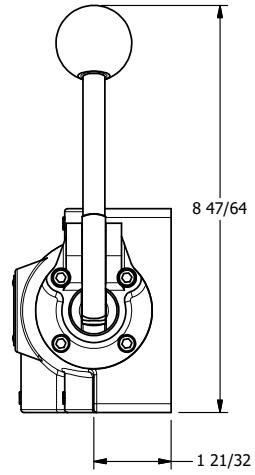

4

3

2

1

B

B

A

A

AAA
PRODUCTS
INTERNATIONAL

**AAA PRODUCTS
INTERNATIONAL**
7114 Harry Hines Blvd
Dallas, TX 75235

TITLE: 1" SUBPLATE, LEVER, 2 POS,
SPRING RTRN, 90D LEVER

DRAWING NO.: DIM_H08PR

4

3

2

1