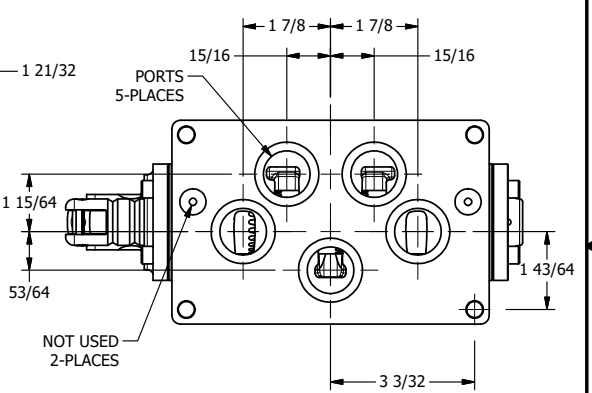

**AAA**  
PRODUCTS  
INTERNATIONAL

**AAA PRODUCTS  
INTERNATIONAL**  
7114 Harry Hines Blvd  
Dallas, TX 75235

TITLE: 1" SUBPLATE, LEVER, 2 POS,  
SPRING RTRN

DRAWING NO.:  
DIM\_H08P

THE INFORMATION CONTAINED WITHIN THIS DOCUMENT IS PROPRIETARY TO AAA PRODUCTS AND MAY NOT BE DISCLOSED WITHOUT PRIOR WRITTEN CONSENT