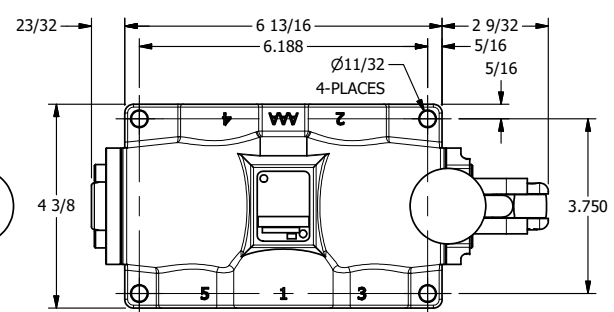

**AAA**  
PRODUCTS  
INTERNATIONAL

**AAA PRODUCTS  
INTERNATIONAL**  
7114 Harry Hines Blvd  
Dallas, TX 75235

TITLE: 1" SUBPLATE, LEVER, 2 POS,  
SPRING RTRN

DRAWING NO.:  
DIM\_H08P

THE INFORMATION CONTAINED WITHIN THIS DOCUMENT IS PROPRIETARY TO AAA PRODUCTS AND MAY NOT BE DISCLOSED WITHOUT PRIOR WRITTEN CONSENT