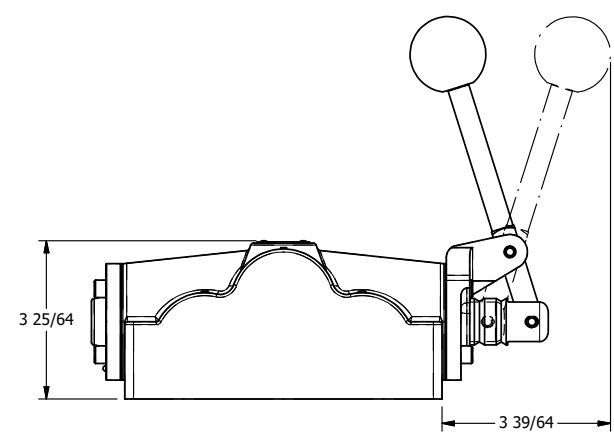

**AAA**  
PRODUCTS  
INTERNATIONAL

**AAA PRODUCTS  
INTERNATIONAL**  
7114 Harry Hines Blvd  
Dallas, TX 75235

TITLE: 1" SUBPLATE, LEVER, 2 POS,  
SPRING RTRN

DRAWING NO.:  
DIM\_H08P

THE INFORMATION CONTAINED WITHIN THIS DOCUMENT IS PROPRIETARY TO AAA PRODUCTS AND MAY NOT BE DISCLOSED WITHOUT PRIOR WRITTEN CONSENT