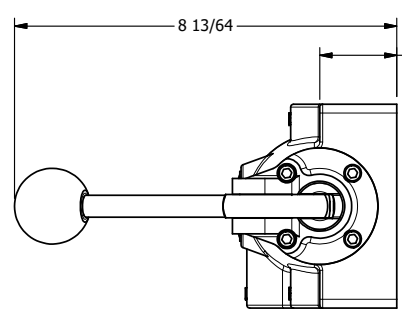

**AAA**  
PRODUCTS  
INTERNATIONAL

**AAA PRODUCTS  
INTERNATIONAL**  
7114 Harry Hines Blvd  
Dallas, TX 75235

TITLE: 1" SUBPLATE, LEVER, 2 POS,  
SPRING RTRN

DRAWING NO.:  
DIM\_H08P

THE INFORMATION CONTAINED WITHIN THIS DOCUMENT IS PROPRIETARY TO AAA PRODUCTS AND MAY NOT BE DISCLOSED WITHOUT PRIOR WRITTEN CONSENT