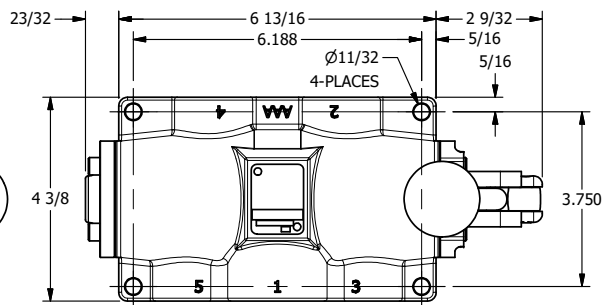

4

3

2

1

AAA
PRODUCTS
INTERNATIONAL

**AAA PRODUCTS
INTERNATIONAL**
7114 Harry Hines Blvd
Dallas, TX 75235

TITLE: 1" SIDE PORT, LEVER, 2 POS,
SPRING RTRN

DRAWING NO.:
DIM_H08