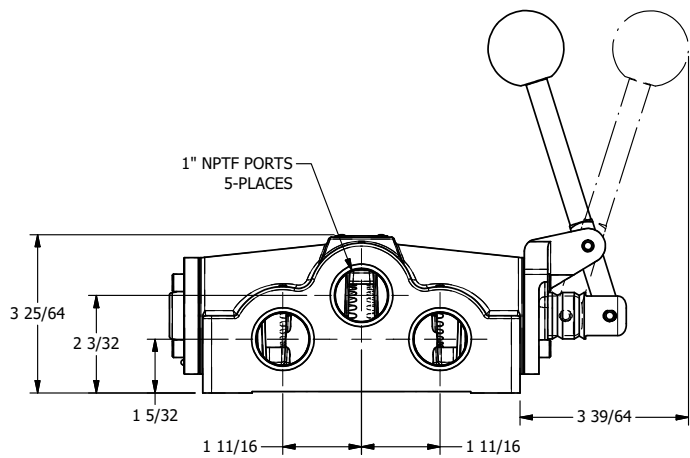

4

3

2

1

AAA
PRODUCTS
INTERNATIONAL

**AAA PRODUCTS
INTERNATIONAL**
7114 Harry Hines Blvd
Dallas, TX 75235

TITLE: 1" SIDE PORT, LEVER, 2 POS,
SPRING RTRN

DRAWING NO.:
DIM_H08