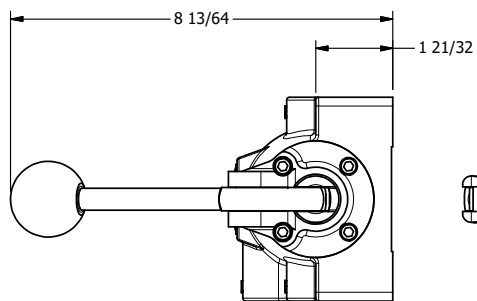

4

3

2

1

AAA
PRODUCTS
INTERNATIONAL

**AAA PRODUCTS
INTERNATIONAL**
7114 Harry Hines Blvd
Dallas, TX 75235

TITLE: 1" SIDE PORT, LEVER, 2 POS,
SPRING RTRN

DRAWING NO.:
DIM_H08