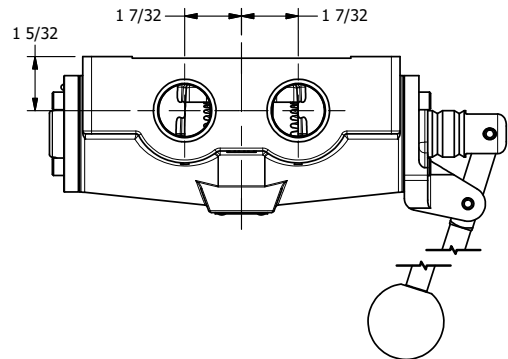

4

3

2

1

AAA
PRODUCTS
INTERNATIONAL

**AAA PRODUCTS
INTERNATIONAL**
7114 Harry Hines Blvd
Dallas, TX 75235

TITLE: 1" SIDE PORT, LEVER, 2 POS,
SPRING RTRN

DRAWING NO.:
DIM_H08