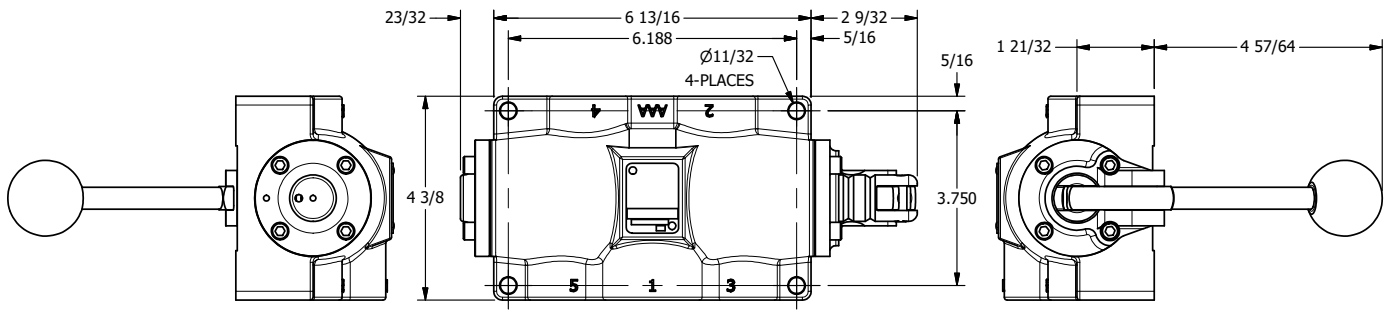

4

3

2

1

AAA
PRODUCTS
INTERNATIONAL

**AAA PRODUCTS
INTERNATIONAL**
7114 Harry Hines Blvd
Dallas, TX 75235

TITLE: 3/4" SIDE PORT, LEVER, 2 POS,
SPRING RTRN, 180D LEVER

DRAWING NO.:
DIM_H06T