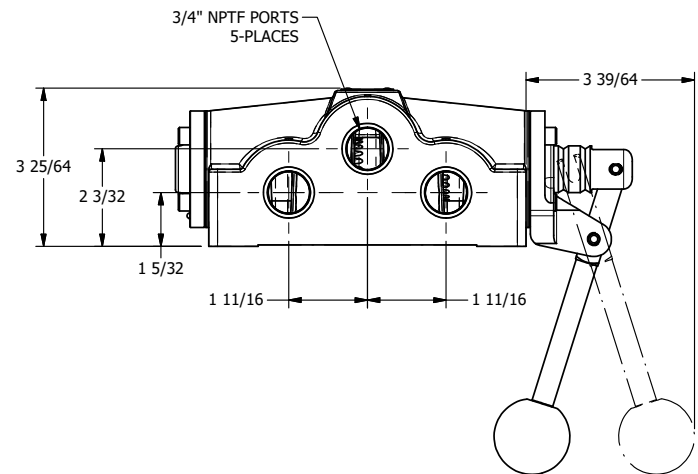

4

3

2

1

AAA
PRODUCTS
INTERNATIONAL

**AAA PRODUCTS
INTERNATIONAL**
7114 Harry Hines Blvd
Dallas, TX 75235

TITLE: 3/4" SIDE PORT, LEVER, 2 POS,
SPRING RTRN, 180D LEVER

DRAWING NO.:
DIM_H06T