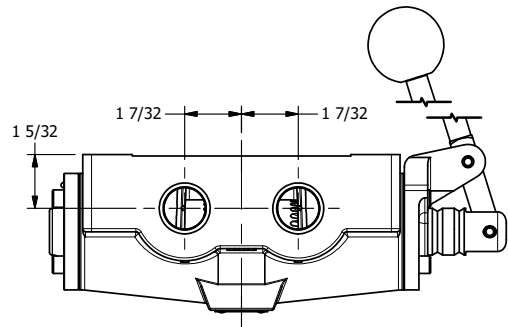

4

3

2

1

AAA
PRODUCTS
INTERNATIONAL

**AAA PRODUCTS
INTERNATIONAL**
7114 Harry Hines Blvd
Dallas, TX 75235

TITLE: 3/4" SIDE PORT, LEVER, 2 POS,
SPRING RTRN, 180D LEVER

DRAWING NO.:
DIM_H06T