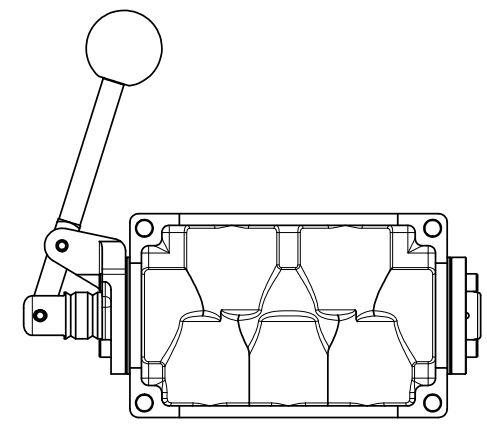

4

3

2

1

AAA
PRODUCTS
INTERNATIONAL

**AAA PRODUCTS
INTERNATIONAL**
7114 Harry Hines Blvd
Dallas, TX 75235

TITLE: 3/4" SIDE PORT, LEVER, 2 POS,
SPRING RTRN, 90D LEVER

DRAWING NO.:
DIM_H06R