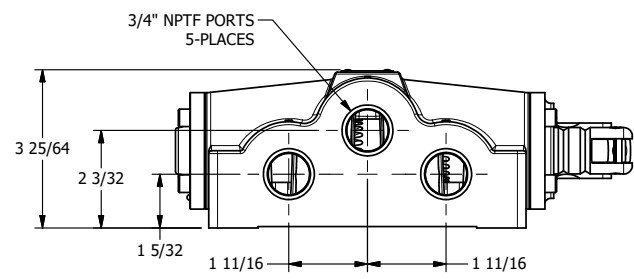

4

3

2

1

AAA
PRODUCTS
INTERNATIONAL

**AAA PRODUCTS
INTERNATIONAL**
7114 Harry Hines Blvd
Dallas, TX 75235

TITLE: 3/4" SIDE PORT, LEVER, 2 POS,
SPRING RTRN, 90D LEVER

DRAWING NO.:
DIM_H06R