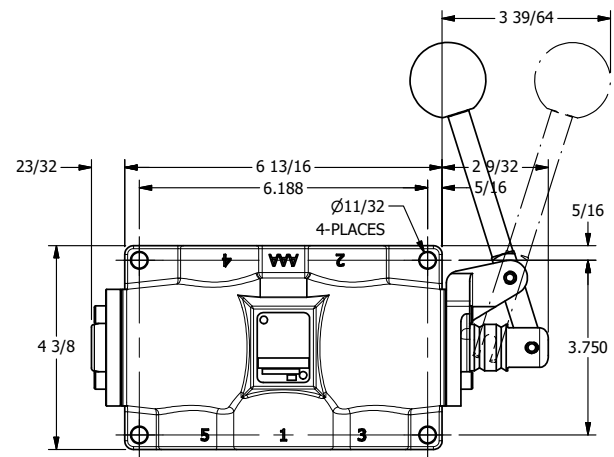

4

3

2

1

AAA
PRODUCTS
INTERNATIONAL

**AAA PRODUCTS
INTERNATIONAL**
7114 Harry Hines Blvd
Dallas, TX 75235

TITLE: 3/4" SIDE PORT, LEVER, 2 POS,
SPRING RTRN, 90D LEVER

DRAWING NO.:
DIM_H06R