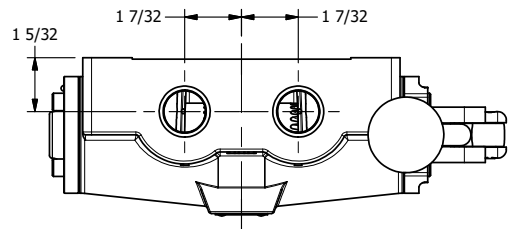

4

3

2

1

AAA
PRODUCTS
INTERNATIONAL

**AAA PRODUCTS
INTERNATIONAL**
7114 Harry Hines Blvd
Dallas, TX 75235

TITLE: 3/4" SIDE PORT, LEVER, 2 POS,
SPRING RTRN, 90D LEVER

DRAWING NO.:
DIM_H06R