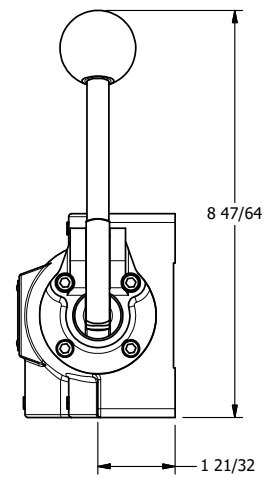

4

3

2

1

AAA
PRODUCTS
INTERNATIONAL

**AAA PRODUCTS
INTERNATIONAL**
7114 Harry Hines Blvd
Dallas, TX 75235

TITLE: 3/4" SIDE PORT, LEVER, 2 POS,
SPRING RTRN, 90D LEVER

DRAWING NO.:
DIM_H06R