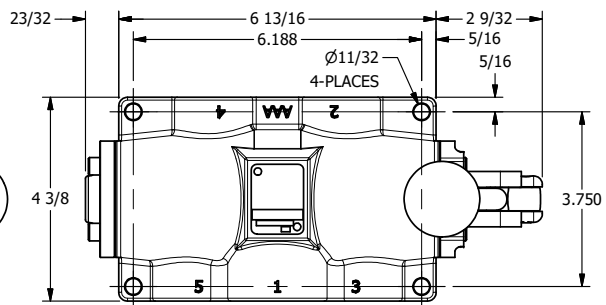

4

3

2

1

AAA
PRODUCTS
INTERNATIONAL

**AAA PRODUCTS
INTERNATIONAL**
7114 Harry Hines Blvd
Dallas, TX 75235

TITLE: 3/4" SIDE PORT, LEVER, 2 POS,
SPRING RTRN

DRAWING NO.:
DIM_HO6