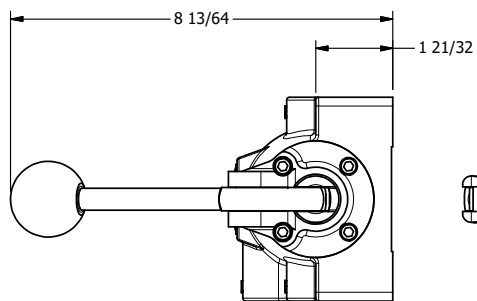

4

3

2

1

AAA
PRODUCTS
INTERNATIONAL

**AAA PRODUCTS
INTERNATIONAL**
7114 Harry Hines Blvd
Dallas, TX 75235

TITLE: 3/4" SIDE PORT, LEVER, 2 POS,
SPRING RTRN

DRAWING NO.:
DIM_HO6