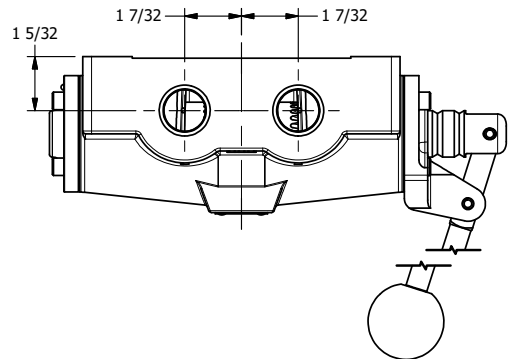

4

3

2

1

AAA
PRODUCTS
INTERNATIONAL

**AAA PRODUCTS
INTERNATIONAL**
7114 Harry Hines Blvd
Dallas, TX 75235

TITLE: 3/4" SIDE PORT, LEVER, 2 POS,
SPRING RTRN

DRAWING NO.:
DIM_HO6