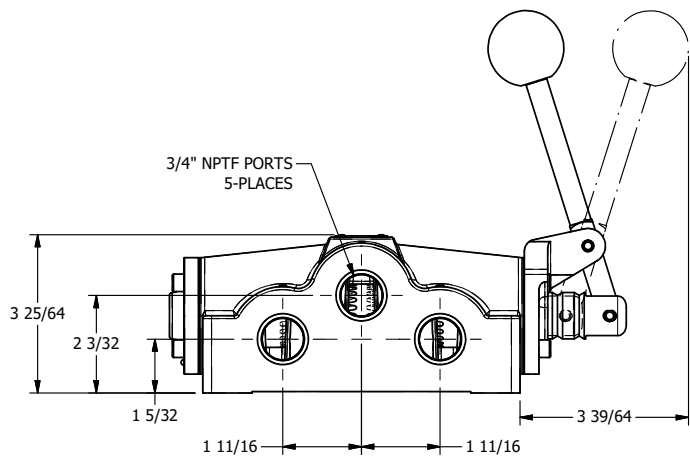

4

3

2

1

AAA
PRODUCTS
INTERNATIONAL

**AAA PRODUCTS
INTERNATIONAL**
7114 Harry Hines Blvd
Dallas, TX 75235

TITLE: 3/4" SIDE PORT, LEVER, 2 POS,
SPRING RTRN

DRAWING NO.:
DIM_HO6