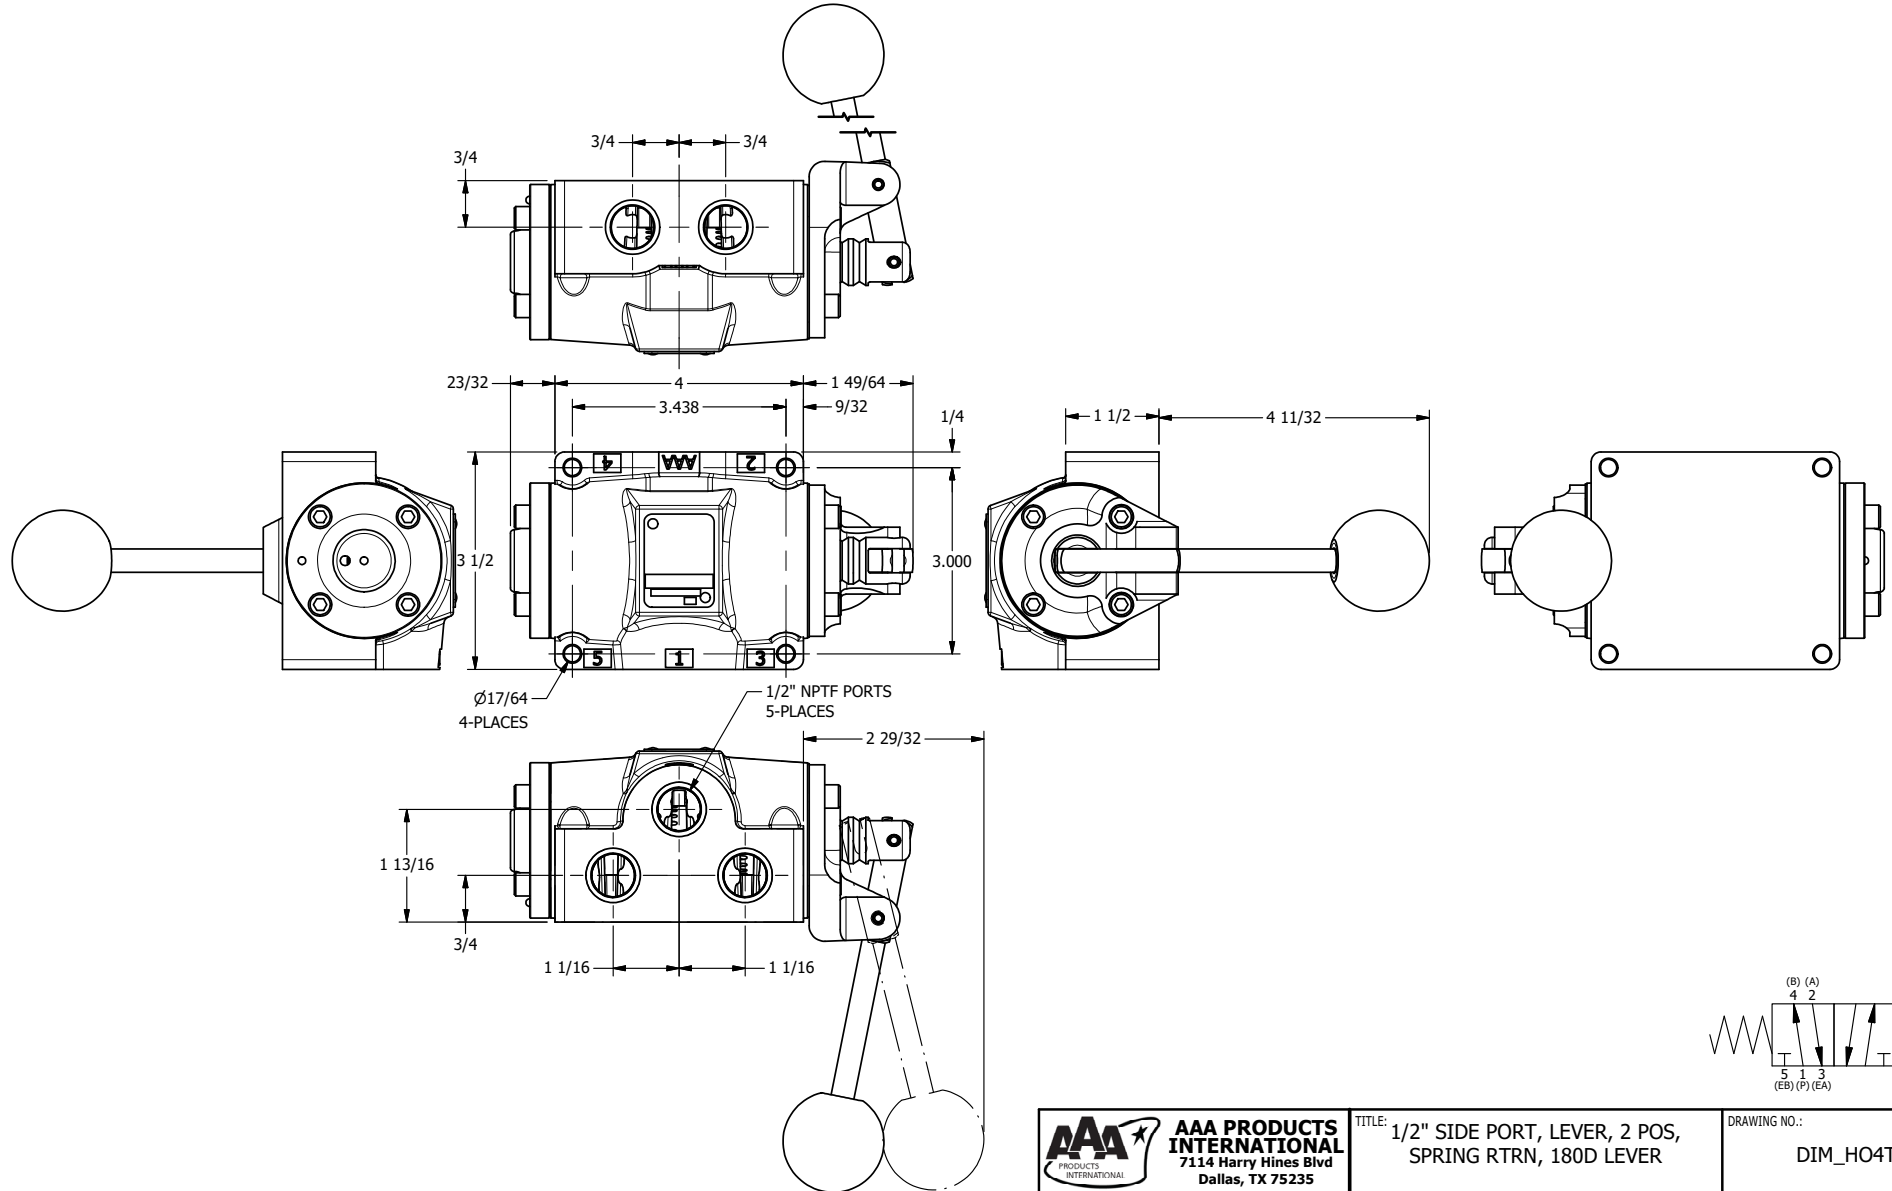

AAA
PRODUCTS
INTERNATIONAL

**AAA PRODUCTS
INTERNATIONAL**
7114 Harry Hines Blvd
Dallas, TX 75235

TITLE: 1/2" SIDE PORT, LEVER, 2 POS,
SPRING RTRN, 180D LEVER

DRAWING NO.:
DIM_H04T

THE INFORMATION CONTAINED WITHIN THIS DOCUMENT IS PROPRIETARY TO AAA PRODUCTS AND MAY NOT BE DISCLOSED WITHOUT PRIOR WRITTEN CONSENT

4

3

2

1