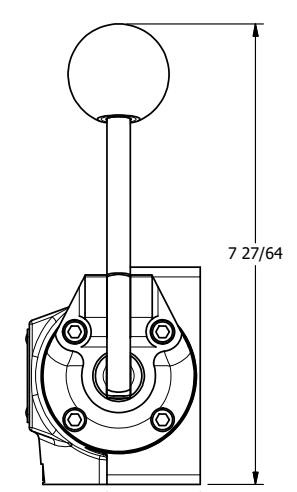

4 3 2 1

B

B

A

A

AAA
PRODUCTS
INTERNATIONAL
AAA PRODUCTS
INTERNATIONAL
7114 Harry Hines Blvd
Dallas, TX 75235

TITLE: 1/2" SIDE PORT, LEVER, 2 POS,
SPRING RTRN, 90D LEVER

DRAWING NO.:
DIM_H04R