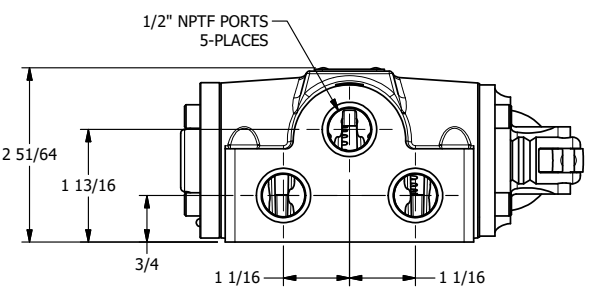

4 3 2 1

B

B

A

A

AAA
PRODUCTS
INTERNATIONAL
AAA PRODUCTS
INTERNATIONAL
7114 Harry Hines Blvd
Dallas, TX 75235

TITLE: 1/2" SIDE PORT, LEVER, 2 POS,
SPRING RTRN, 90D LEVER

DRAWING NO.:
DIM_H04R