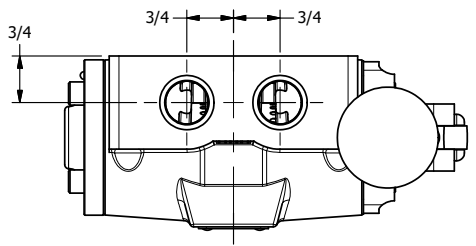

4 3 2 1

B

B

A

A

AAA
PRODUCTS
INTERNATIONAL
AAA PRODUCTS
INTERNATIONAL
7114 Harry Hines Blvd
Dallas, TX 75235

TITLE: 1/2" SIDE PORT, LEVER, 2 POS,
SPRING RTRN, 90D LEVER

DRAWING NO.:
DIM_H04R