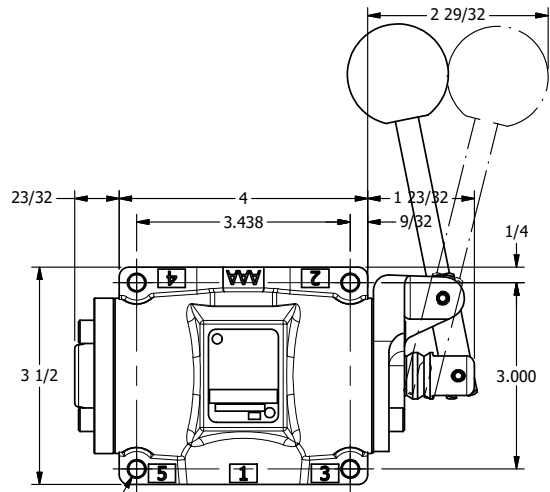

4 3 2 1

B

B

A

A

AAA
PRODUCTS
INTERNATIONAL
AAA PRODUCTS
INTERNATIONAL
7114 Harry Hines Blvd
Dallas, TX 75235

TITLE: 1/2" SIDE PORT, LEVER, 2 POS,
SPRING RTRN, 90D LEVER

DRAWING NO.:
DIM_H04R