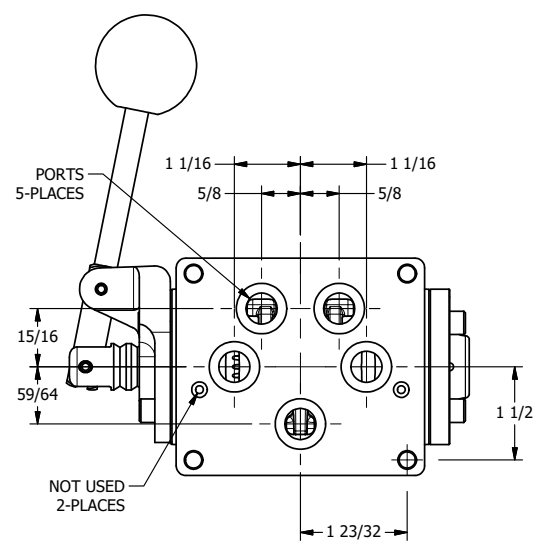

4 3 2 1

B

B

A

A

A

A

AAA
PRODUCTS
INTERNATIONAL
7114 Harry Hines Blvd
Dallas, TX 75235

TITLE: 1/2" SUBPLATE, LEVER, 2 POS,
SPRING RTRN, 90D LEVER

DRAWING NO.:
DIM_HO4PR

4 3 2 1

THE INFORMATION CONTAINED WITHIN THIS DOCUMENT IS PROPRIETARY TO AAA PRODUCTS AND MAY NOT BE DISCLOSED WITHOUT PRIOR WRITTEN CONSENT