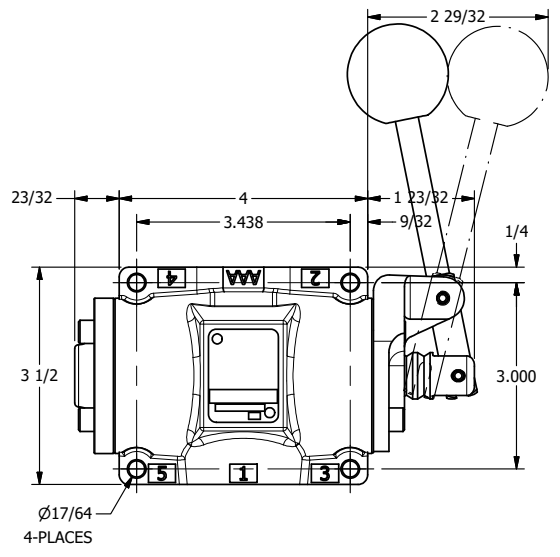

4 3 2 1

B

B

A

A

A

A

AAA
PRODUCTS
INTERNATIONAL
7114 Harry Hines Blvd
Dallas, TX 75235

TITLE: 1/2" SUBPLATE, LEVER, 2 POS,
SPRING RTRN, 90D LEVER

DRAWING NO.:
DIM_HO4PR

4 3 2 1

THE INFORMATION CONTAINED WITHIN THIS DOCUMENT IS PROPRIETARY TO AAA PRODUCTS AND MAY NOT BE DISCLOSED WITHOUT PRIOR WRITTEN CONSENT