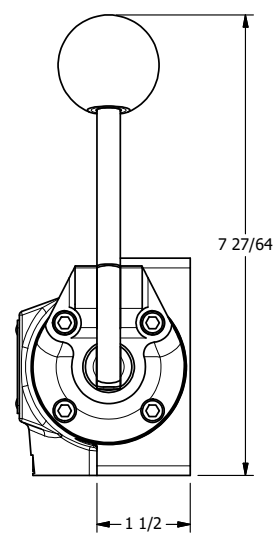

4 3 2 1

B

B

A

A

A

A

AAA
PRODUCTS
INTERNATIONAL
7114 Harry Hines Blvd
Dallas, TX 75235

TITLE: 1/2" SUBPLATE, LEVER, 2 POS,
SPRING RTRN, 90D LEVER

DRAWING NO.:
DIM_HO4PR

4 3 2 1

THE INFORMATION CONTAINED WITHIN THIS DOCUMENT IS PROPRIETARY TO AAA PRODUCTS AND MAY NOT BE DISCLOSED WITHOUT PRIOR WRITTEN CONSENT