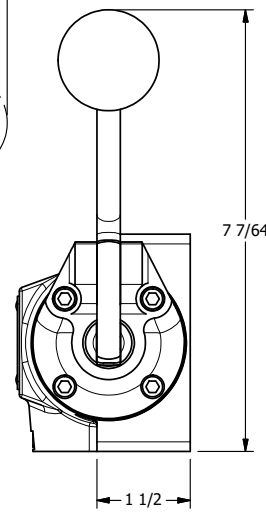

4

3

2

1

B

B

A

A

A

A

AAA
PRODUCTS
INTERNATIONAL

AAA PRODUCTS INTERNATIONAL
7114 Harry Hines Blvd
Dallas, TX 75235

TITLE: 1/2" SUBPLATE, LEVER, 2 POS,
SPR RTRN, CRVD LVR,
90D LVR

DRAWING NO.:
DIM_HO4PCR

THE INFORMATION CONTAINED WITHIN THIS DOCUMENT IS PROPRIETARY TO AAA PRODUCTS AND MAY NOT BE DISCLOSED WITHOUT PRIOR WRITTEN CONSENT