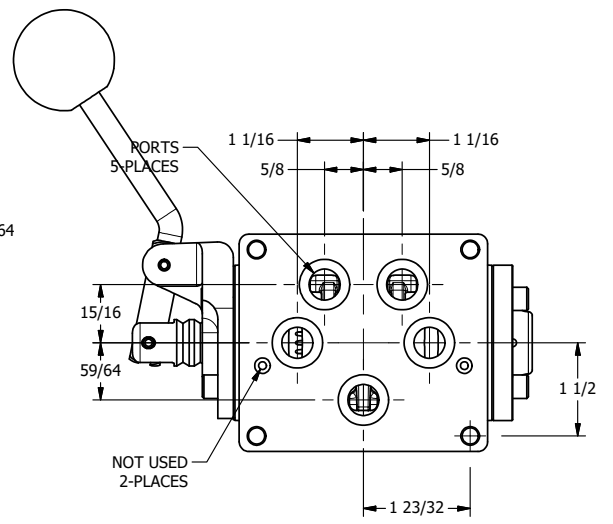

A

A

AAA
PRODUCTS
INTERNATIONAL

AAA PRODUCTS INTERNATIONAL
7114 Harry Hines Blvd
Dallas, TX 75235

TITLE: 1/2" SUBPLATE, LEVER, 2 POS,
SPR RTRN, CRVD LVR,
90D LVR

DRAWING NO.:
DIM_HO4PCR

THE INFORMATION CONTAINED WITHIN THIS DOCUMENT IS PROPRIETARY TO AAA PRODUCTS AND MAY NOT BE DISCLOSED WITHOUT PRIOR WRITTEN CONSENT