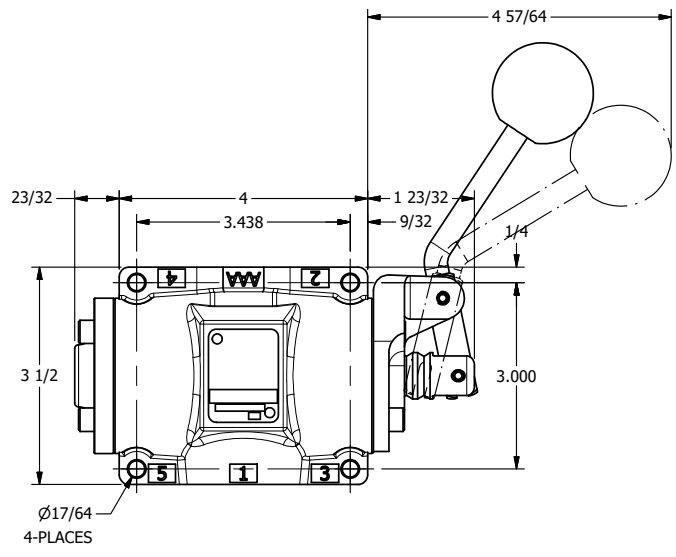

A

A

AAA
PRODUCTS
INTERNATIONAL

AAA PRODUCTS INTERNATIONAL
7114 Harry Hines Blvd
Dallas, TX 75235

TITLE: 1/2" SUBPLATE, LEVER, 2 POS,
SPR RTRN, CRVD LVR,
90D LVR

DRAWING NO.:
DIM_HO4PCR

THE INFORMATION CONTAINED WITHIN THIS DOCUMENT IS PROPRIETARY TO AAA PRODUCTS AND MAY NOT BE DISCLOSED WITHOUT PRIOR WRITTEN CONSENT