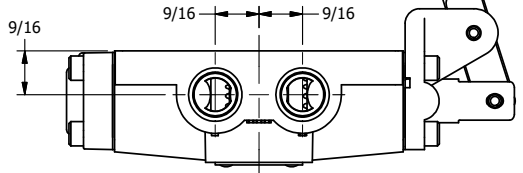

4

3

2

1

B

B

A

A

AAA
PRODUCTS
INTERNATIONAL

AAA PRODUCTS INTERNATIONAL
7114 Harry Hines Blvd
Dallas, TX 75235

TITLE: 3/8" SIDE PORT, LEVER, 2 POS,
SPRING RTRN, 180D LEVER,
STAINLESS

DRAWING NO.:
DIM_HO3TSS

4

3

2

1