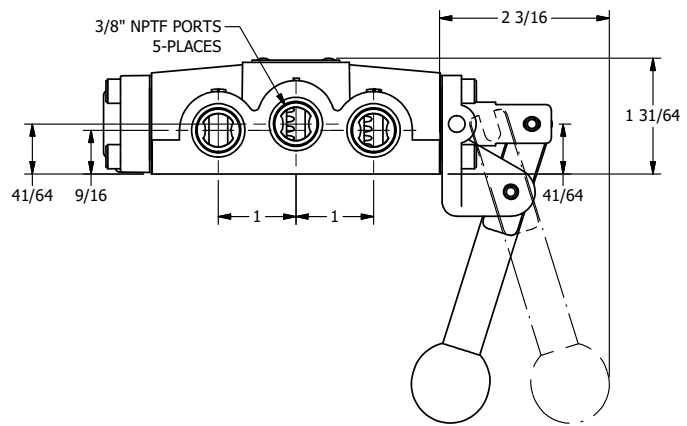

AAA
PRODUCTS
INTERNATIONAL

AAA PRODUCTS INTERNATIONAL
7114 Harry Hines Blvd
Dallas, TX 75235

TITLE: 3/8" SIDE PORT, LEVER, 2 POS,
SPRING RTRN, 180D LEVER,
STAINLESS

DRAWING NO.:
DIM_HO3TSS

4

3

2

1