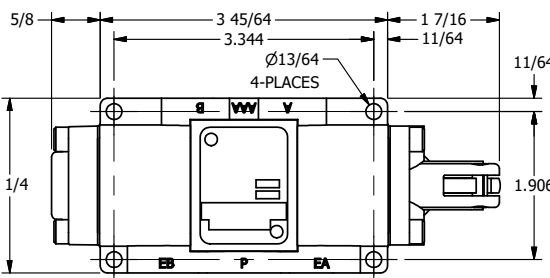

AAA
PRODUCTS
INTERNATIONAL

AAA PRODUCTS INTERNATIONAL
7114 Harry Hines Blvd
Dallas, TX 75235

TITLE: 3/8" SIDE PORT, LEVER, 2 POS,
SPRING RTRN, 180D LEVER,
STAINLESS

DRAWING NO.:
DIM_HO3TSS

4

3

2

1