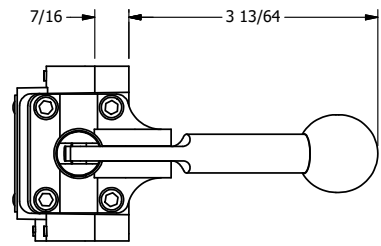

4

3

2

1

B

B

A

A

AAA
PRODUCTS
INTERNATIONAL

AAA PRODUCTS INTERNATIONAL
7114 Harry Hines Blvd
Dallas, TX 75235

TITLE: 3/8" SIDE PORT, LEVER, 2 POS,
SPRING RTRN, 180D LEVER,
STAINLESS

DRAWING NO.:
DIM_HO3TSS

4

3

2

1