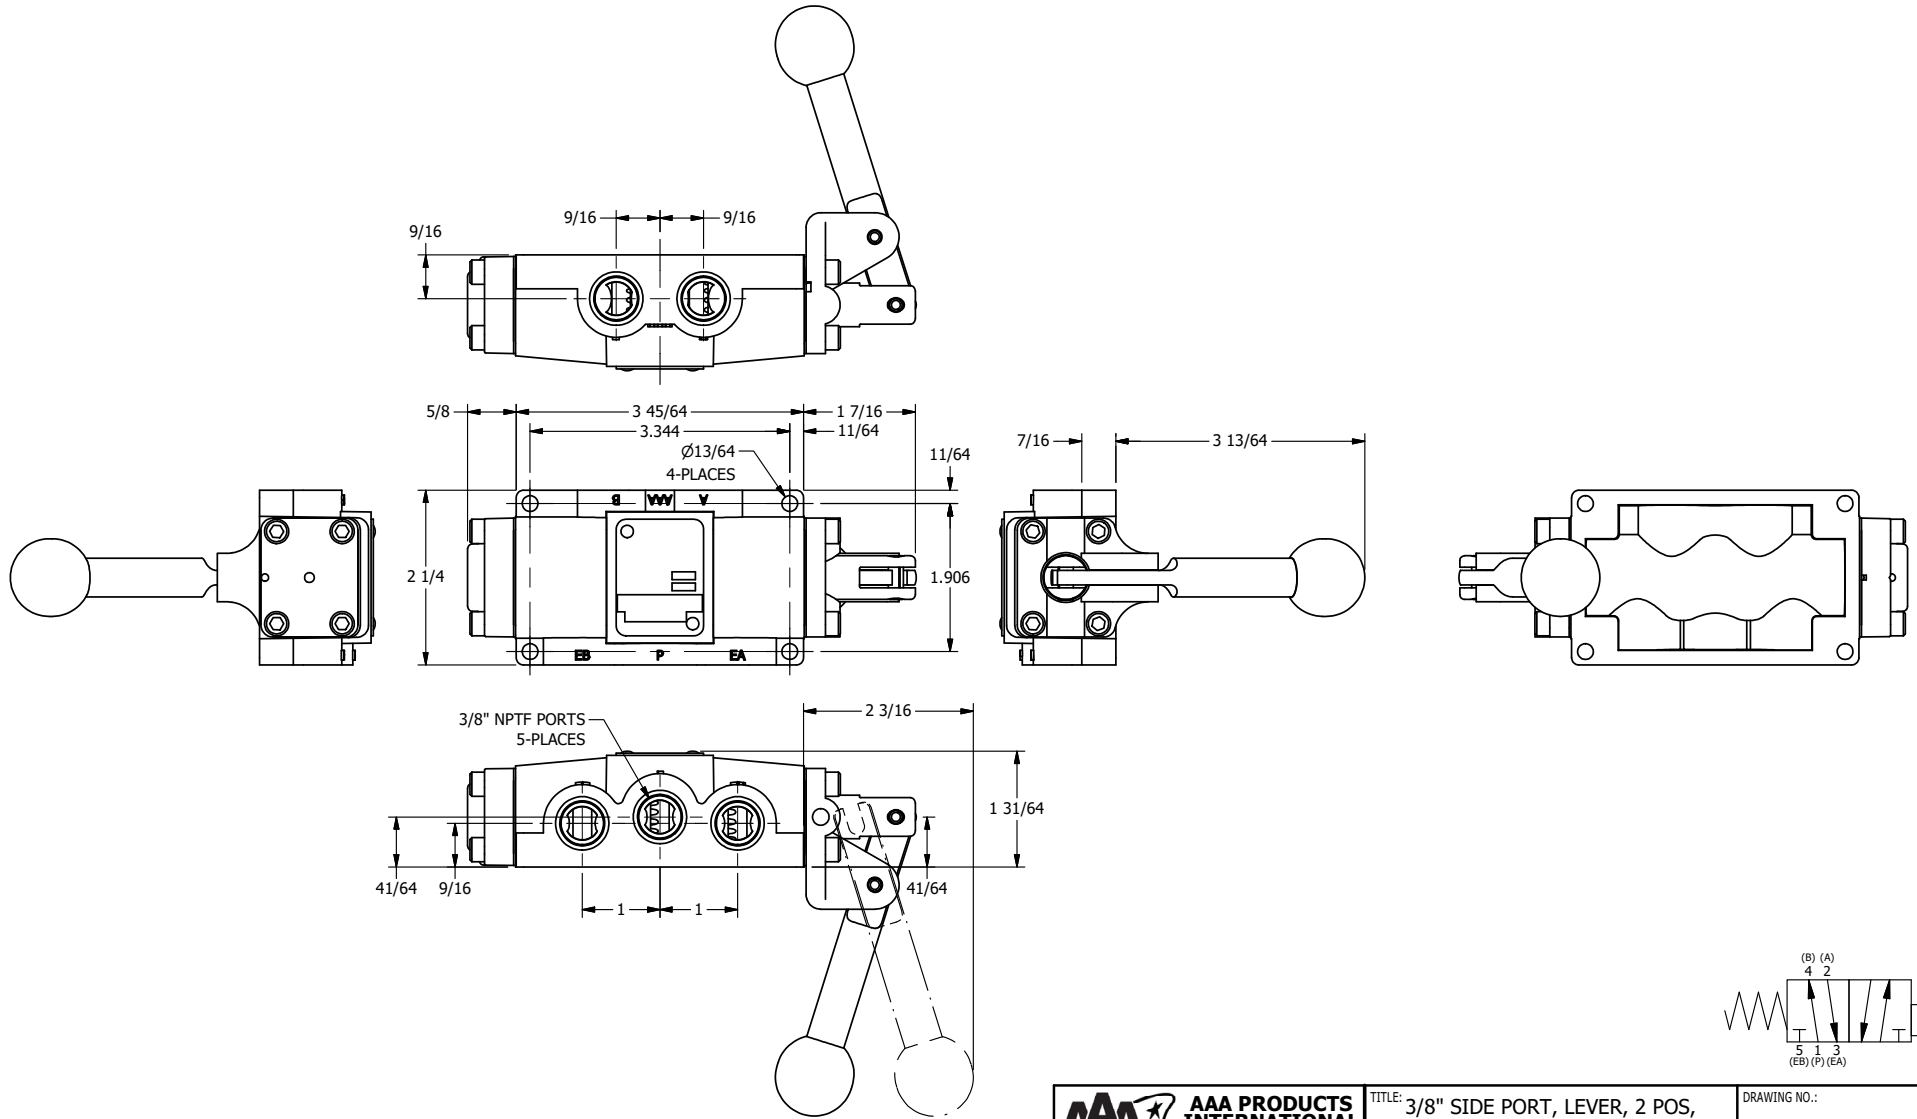

AAA
PRODUCTS
INTERNATIONAL

AAA PRODUCTS INTERNATIONAL
7114 Harry Hines Blvd
Dallas, TX 75235

TITLE: 3/8" SIDE PORT, LEVER, 2 POS,
SPRING RTRN, 180D LEVER,
STAINLESS

DRAWING NO.:
DIM_HO3TSS

4

3

2

1