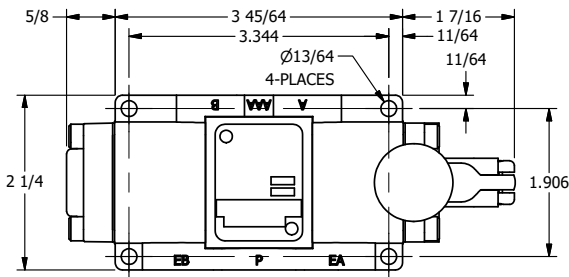

4

3

2

1

AAA
PRODUCTS
INTERNATIONAL

**AAA PRODUCTS
INTERNATIONAL**
7114 Harry Hines Blvd
Dallas, TX 75235

TITLE: 3/8" SIDE PORT, LEVER, 2 POS,
SPRING RTRN, STAINLESS

DRAWING NO.:
DIM_HO3SS