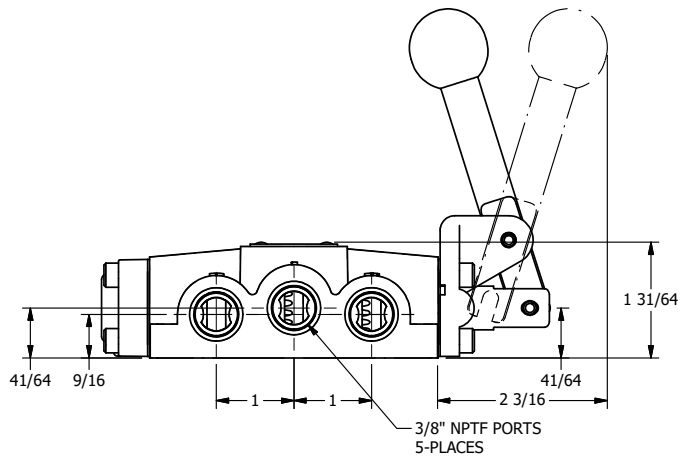

4

3

2

1

AAA
PRODUCTS
INTERNATIONAL

**AAA PRODUCTS
INTERNATIONAL**
7114 Harry Hines Blvd
Dallas, TX 75235

TITLE: 3/8" SIDE PORT, LEVER, 2 POS,
SPRING RTRN, STAINLESS

DRAWING NO.:
DIM_HO3SS