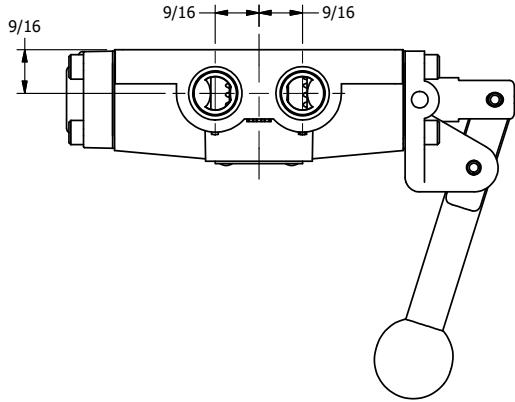

4

3

2

1

AAA
PRODUCTS
INTERNATIONAL

**AAA PRODUCTS
INTERNATIONAL**
7114 Harry Hines Blvd
Dallas, TX 75235

TITLE: 3/8" SIDE PORT, LEVER, 2 POS,
SPRING RTRN, STAINLESS

DRAWING NO.:
DIM_HO3SS