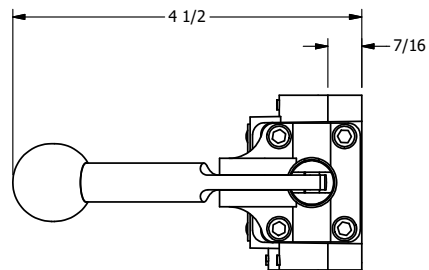

4

3

2

1

AAA
PRODUCTS
INTERNATIONAL

**AAA PRODUCTS
INTERNATIONAL**
7114 Harry Hines Blvd
Dallas, TX 75235

TITLE: 3/8" SIDE PORT, LEVER, 2 POS,
SPRING RTRN, STAINLESS

DRAWING NO.:
DIM_HO3SS