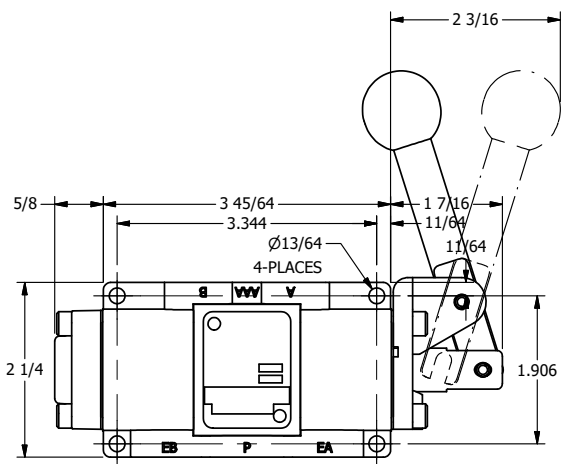

4

3

2

1

7/16

AAA
PRODUCTS
INTERNATIONAL

**AAA PRODUCTS
INTERNATIONAL**
7114 Harry Hines Blvd
Dallas, TX 75235

TITLE: 3/8" SIDE PORT, LEVER, 2 POS,
SPRING RETURN, 90D LEVER,
STAINLESS

DRAWING NO.:
DIM_HO3RSS

THE INFORMATION CONTAINED WITHIN THIS DOCUMENT IS PROPRIETARY TO AAA PRODUCTS AND MAY NOT BE DISCLOSED WITHOUT PRIOR WRITTEN CONSENT

4

3

2

1

B

B