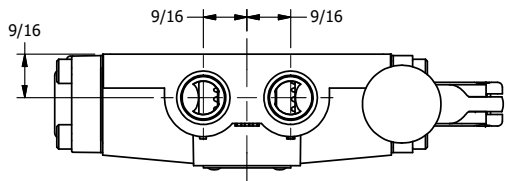

4

3

2

1

7/16

AAA
PRODUCTS
INTERNATIONAL

**AAA PRODUCTS
INTERNATIONAL**
7114 Harry Hines Blvd
Dallas, TX 75235

TITLE: 3/8" SIDE PORT, LEVER, 2 POS,
SPRING RETURN, 90D LEVER,
STAINLESS