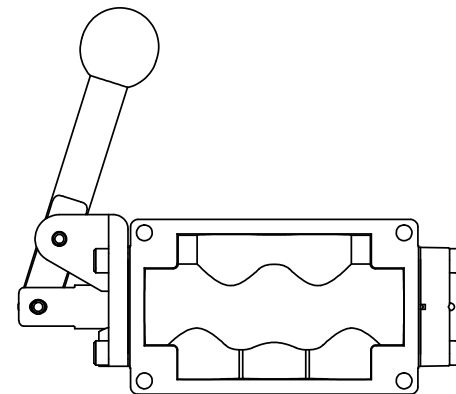

4

3

2

1

7/16

AAA
PRODUCTS
INTERNATIONAL

**AAA PRODUCTS
INTERNATIONAL**
7114 Harry Hines Blvd
Dallas, TX 75235

TITLE: 3/8" SIDE PORT, LEVER, 2 POS,
SPRING RETURN, 90D LEVER,
STAINLESS

DRAWING NO.:
DIM_HO3RSS

THE INFORMATION CONTAINED WITHIN THIS DOCUMENT IS PROPRIETARY TO AAA PRODUCTS AND MAY NOT BE DISCLOSED WITHOUT PRIOR WRITTEN CONSENT

4

3

2

1

B

B