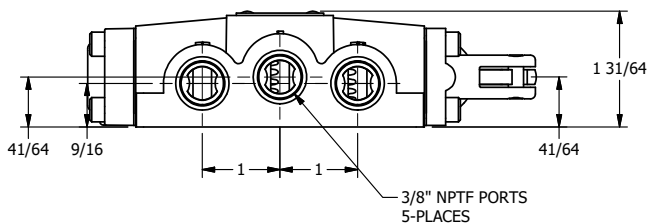

4

3

2

1

7/16

AAA
PRODUCTS
INTERNATIONAL

**AAA PRODUCTS
INTERNATIONAL**
7114 Harry Hines Blvd
Dallas, TX 75235

TITLE: 3/8" SIDE PORT, LEVER, 2 POS,
SPRING RETURN, 90D LEVER,
STAINLESS