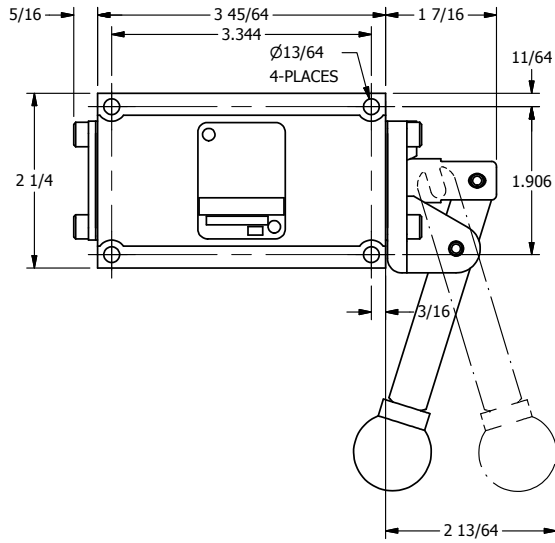

4

3

2

1

B

B

A

A

4

3

2

1

AAA
PRODUCTS
INTERNATIONAL

**AAA PRODUCTS
INTERNATIONAL**
7114 Harry Hines Blvd
Dallas, TX 75235

TITLE: 3/8" SUBPLATE, LEVER, 2 POS,
SPRING RTRN, 270D LEVER

DRAWING NO.:
DIM_HO3PRT