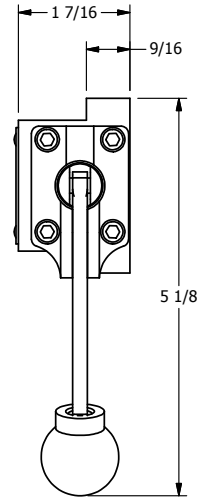

4

3

2

1

B

B

A

A

4

3

2

1

AAA
PRODUCTS
INTERNATIONAL

**AAA PRODUCTS
INTERNATIONAL**
7114 Harry Hines Blvd
Dallas, TX 75235

TITLE: 3/8" SUBPLATE, LEVER, 2 POS,
SPRING RTRN, 270D LEVER

DRAWING NO.:
DIM_HO3PRT