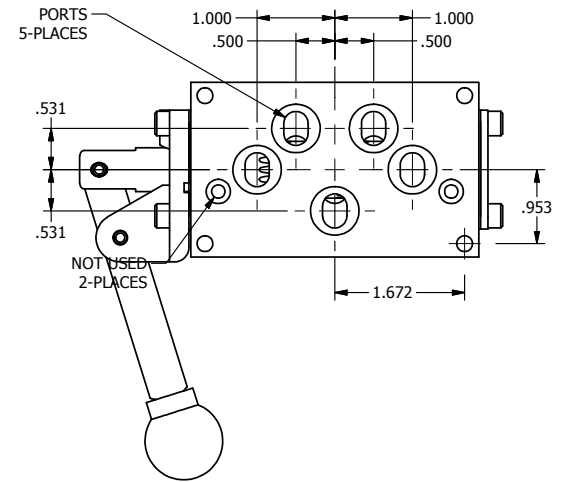

4

3

2

1

B

B

A

A

4

3

2

1

AAA
PRODUCTS
INTERNATIONAL

**AAA PRODUCTS
INTERNATIONAL**
7114 Harry Hines Blvd
Dallas, TX 75235

TITLE: 3/8" SUBPLATE, LEVER, 2 POS,
SPRING RTRN, 270D LEVER

DRAWING NO.:
DIM_HO3PRT