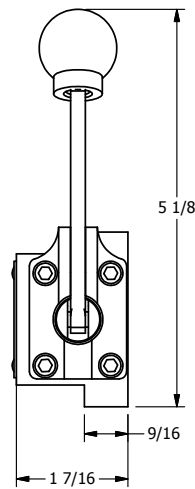

4

3

2

1

**AAA**  
PRODUCTS  
INTERNATIONAL

**AAA PRODUCTS  
INTERNATIONAL**  
7114 Harry Hines Blvd  
Dallas, TX 75235

TITLE: 3/8" SUBPLATE, LEVER, 2 POS,  
SPRING RTRN, 90D LEVER

DRAWING NO.:  
DIM\_HO3PR