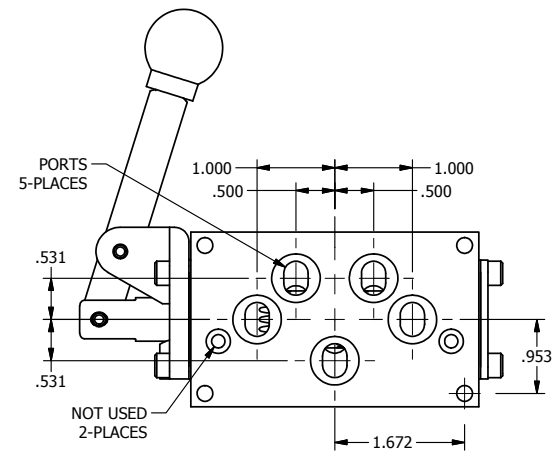

4

3

2

1

**AAA**  
PRODUCTS  
INTERNATIONAL

**AAA PRODUCTS  
INTERNATIONAL**  
7114 Harry Hines Blvd  
Dallas, TX 75235

TITLE: 3/8" SUBPLATE, LEVER, 2 POS,  
SPRING RTRN, 90D LEVER

DRAWING NO.:  
DIM\_HO3PR