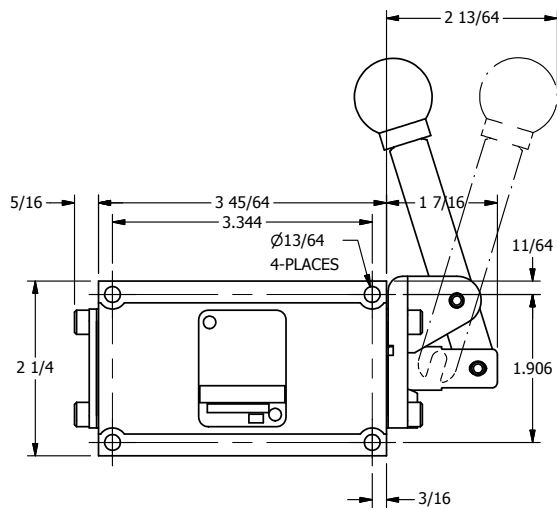

4

3

2

1

**AAA**  
PRODUCTS  
INTERNATIONAL

**AAA PRODUCTS  
INTERNATIONAL**  
7114 Harry Hines Blvd  
Dallas, TX 75235

TITLE: 3/8" SUBPLATE, LEVER, 2 POS,  
SPRING RTRN, 90D LEVER

DRAWING NO.:  
DIM\_HO3PR