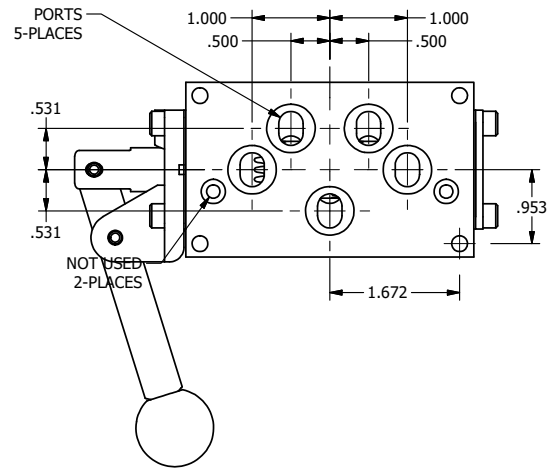

4

3

2

1

B

B

A

A

4

3

2

1

**AAA**  
PRODUCTS  
INTERNATIONAL

**AAA PRODUCTS  
INTERNATIONAL**  
7114 Harry Hines Blvd  
Dallas, TX 75235

TITLE: 3/8" SUBPLATE, LEVER, 2 POS,  
SPRING RTRN,  
RED KNOB, 270D LEVER

DRAWING NO.:  
DIM\_HO3PJRT