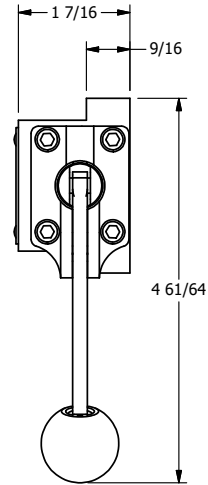

4

3

2

1

B

B

A

A

4

3

2

1

**AAA**  
PRODUCTS  
INTERNATIONAL

**AAA PRODUCTS  
INTERNATIONAL**  
7114 Harry Hines Blvd  
Dallas, TX 75235

TITLE: 3/8" SUBPLATE, LEVER, 2 POS,  
SPRING RTRN,  
RED KNOB, 270D LEVER

DRAWING NO.:  
DIM\_HO3PJRT