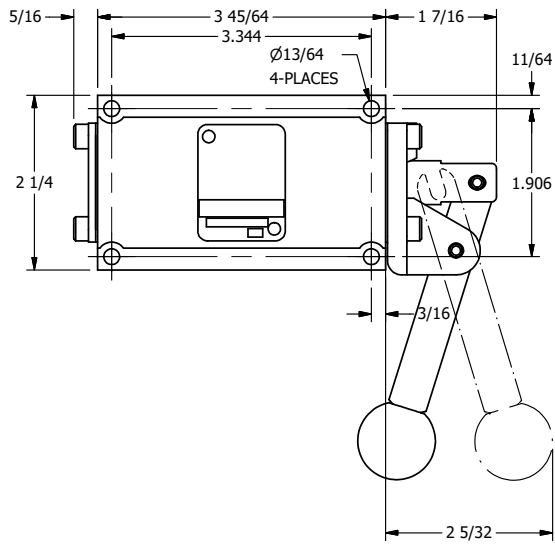

4

3

2

1

B

B

A

A

4

3

2

1

AAA
PRODUCTS
INTERNATIONAL

**AAA PRODUCTS
INTERNATIONAL**
7114 Harry Hines Blvd
Dallas, TX 75235

TITLE: 3/8" SUBPLATE, LEVER, 2 POS,
SPRING RTRN,
RED KNOB, 270D LEVER

DRAWING NO.:
DIM_HO3PJRT

THE INFORMATION CONTAINED WITHIN THIS DOCUMENT IS PROPRIETARY TO AAA PRODUCTS AND MAY NOT BE DISCLOSED WITHOUT PRIOR WRITTEN CONSENT