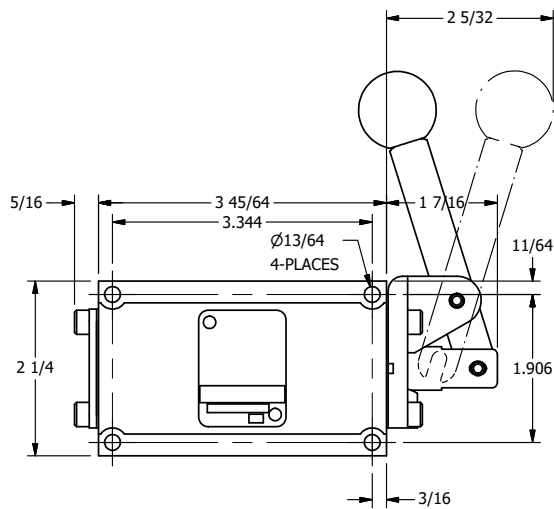

4

3

2

1

B

B

A

A

4

3

2

1

TITLE: 3/8" SUBPLATE, LEVER, 2 POS,
SPRING RTRN, 90D LEVER,
RED KNOB

DRAWING NO.:
DIM_HO3PJR

THE INFORMATION CONTAINED WITHIN THIS DOCUMENT IS PROPRIETARY TO AAA PRODUCTS AND MAY NOT BE DISCLOSED WITHOUT PRIOR WRITTEN CONSENT