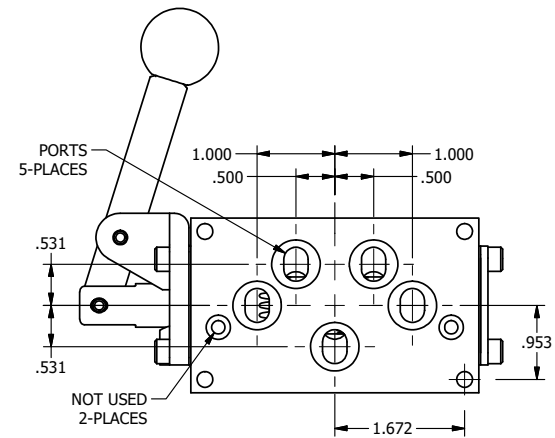

4

3

2

1

B

B

A

A

4

3

2

1

TITLE: 3/8" SUBPLATE, LEVER, 2 POS,
 SPRING RTRN, 90D LEVER,
 RED KNOB

DRAWING NO.:
 DIM_HO3PJR

THE INFORMATION CONTAINED WITHIN THIS DOCUMENT IS PROPRIETARY TO AAA PRODUCTS AND MAY NOT BE DISCLOSED WITHOUT PRIOR WRITTEN CONSENT