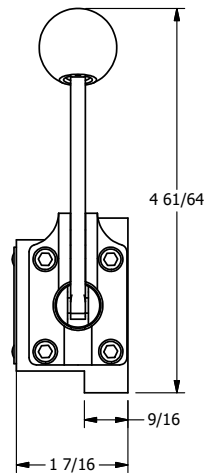

4

3

2

1

B

B

A

A

4

3

2

1

TITLE: 3/8" SUBPLATE, LEVER, 2 POS,
 SPRING RTRN, 90D LEVER,
 RED KNOB

DRAWING NO.:
 DIM_HO3PJR

THE INFORMATION CONTAINED WITHIN THIS DOCUMENT IS PROPRIETARY TO AAA PRODUCTS AND MAY NOT BE DISCLOSED WITHOUT PRIOR WRITTEN CONSENT