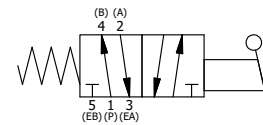

4

3

2

1

TITLE: 3/8" SUBPLATE, LEVER, 2 POS,
 SPRING RTRN, 90D LEVER,
 RED KNOB

DRAWING NO.:
 DIM_HO3PJR

THE INFORMATION CONTAINED WITHIN THIS DOCUMENT IS PROPRIETARY TO AAA PRODUCTS AND MAY NOT BE DISCLOSED WITHOUT PRIOR WRITTEN CONSENT