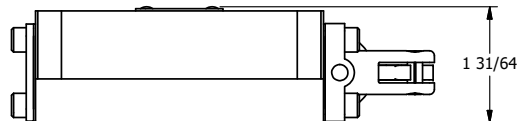

4

3

2

1

B

B

A

A

4

3

2

1

TITLE: 3/8" SUBPLATE, LEVER, 2 POS,
 SPRING RTRN, 90D LEVER,
 RED KNOB

DRAWING NO.:
 DIM_HO3PJR

THE INFORMATION CONTAINED WITHIN THIS DOCUMENT IS PROPRIETARY TO AAA PRODUCTS AND MAY NOT BE DISCLOSED WITHOUT PRIOR WRITTEN CONSENT