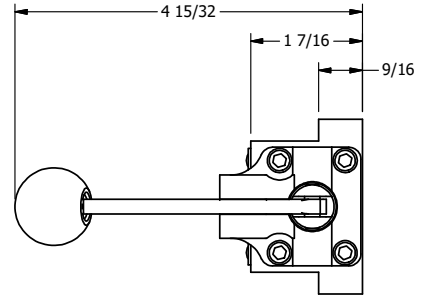

AAA
PRODUCTS
INTERNATIONAL

**AAA PRODUCTS
INTERNATIONAL**
7114 Harry Hines Blvd
Dallas, TX 75235

TITLE: 3/8" SUBPLATE, LEVER, 2 POS,
SPRING RTRN, RED KNOB, LOCKOUT C

DRAWING NO.:
DIM_HO3PJLO

THE INFORMATION CONTAINED WITHIN THIS DOCUMENT IS PROPRIETARY TO AAA PRODUCTS AND MAY NOT BE DISCLOSED WITHOUT PRIOR WRITTEN CONSENT