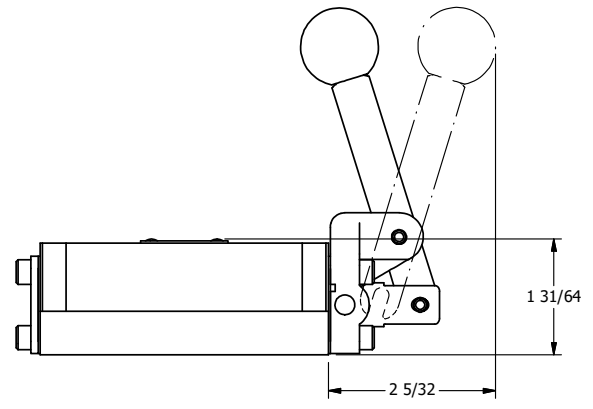

AAA
PRODUCTS
INTERNATIONAL

**AAA PRODUCTS
INTERNATIONAL**
7114 Harry Hines Blvd
Dallas, TX 75235

TITLE: 3/8" SUBPLATE, LEVER, 2 POS,
SPRING RTRN, RED KNOB, LOCKOUT C

DRAWING NO.:
DIM_HO3PJLO

THE INFORMATION CONTAINED WITHIN THIS DOCUMENT IS PROPRIETARY TO AAA PRODUCTS AND MAY NOT BE DISCLOSED WITHOUT PRIOR WRITTEN CONSENT