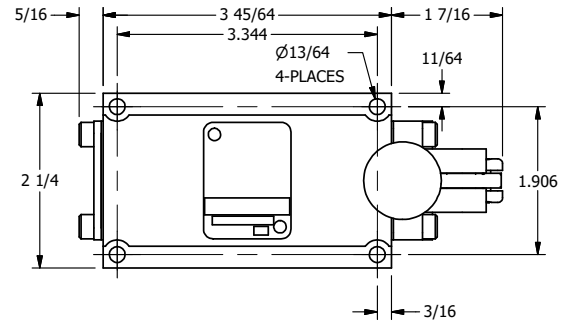

AAA
PRODUCTS
INTERNATIONAL

**AAA PRODUCTS
INTERNATIONAL**
7114 Harry Hines Blvd
Dallas, TX 75235

TITLE: 3/8" SUBPLATE, LEVER, 2 POS,
SPRING RTRN, RED KNOB, LOCKOUT C

DRAWING NO.:
DIM_HO3PJLO

THE INFORMATION CONTAINED WITHIN THIS DOCUMENT IS PROPRIETARY TO AAA PRODUCTS AND MAY NOT BE DISCLOSED WITHOUT PRIOR WRITTEN CONSENT