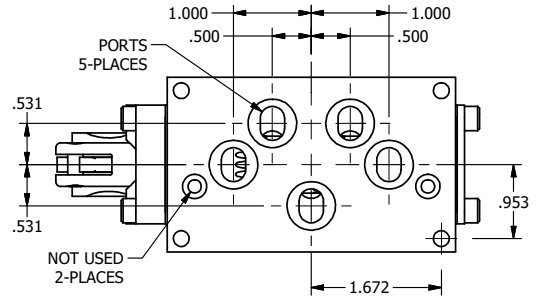

AAA
PRODUCTS
INTERNATIONAL

**AAA PRODUCTS
INTERNATIONAL**
7114 Harry Hines Blvd
Dallas, TX 75235

TITLE: 3/8" SUBPLATE, LEVER, 2 POS,
SPRING RTRN, RED KNOB, LOCKOUT C

DRAWING NO.:
DIM_HO3PJLO

THE INFORMATION CONTAINED WITHIN THIS DOCUMENT IS PROPRIETARY TO AAA PRODUCTS AND MAY NOT BE DISCLOSED WITHOUT PRIOR WRITTEN CONSENT