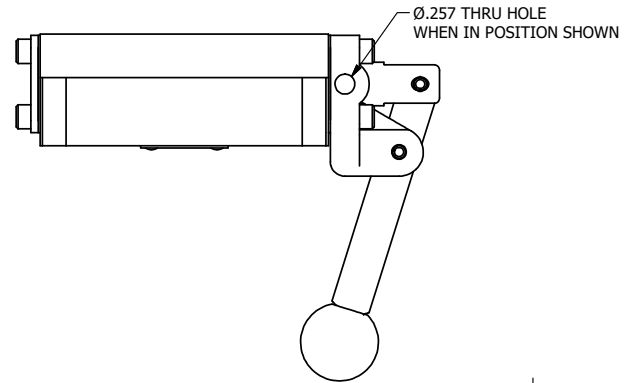

AAA
PRODUCTS
INTERNATIONAL

**AAA PRODUCTS
INTERNATIONAL**
7114 Harry Hines Blvd
Dallas, TX 75235

TITLE: 3/8" SUBPLATE, LEVER, 2 POS,
SPRING RTRN, RED KNOB, LOCKOUT C

DRAWING NO.:
DIM_HO3PJLO

THE INFORMATION CONTAINED WITHIN THIS DOCUMENT IS PROPRIETARY TO AAA PRODUCTS AND MAY NOT BE DISCLOSED WITHOUT PRIOR WRITTEN CONSENT