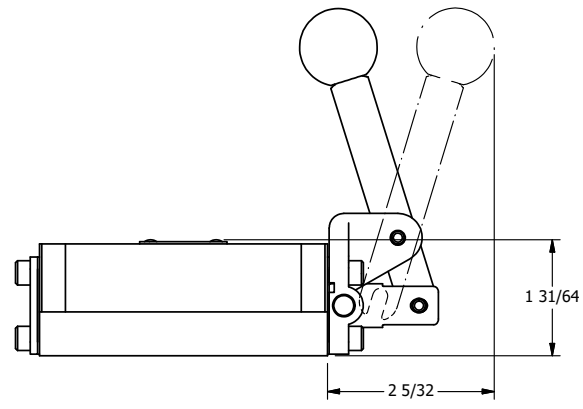

AAA
PRODUCTS
INTERNATIONAL

**AAA PRODUCTS
INTERNATIONAL**
7114 Harry Hines Blvd
Dallas, TX 75235

TITLE: 3/8" SUBPLATE, LEVER, 2 POS,
SPR RTRN, HVY DTY,
RED KNOB, LOCKOUT C

DRAWING NO.:
DIM_HO3PHJLO

THE INFORMATION CONTAINED WITHIN THIS DOCUMENT IS PROPRIETARY TO AAA PRODUCTS AND MAY NOT BE DISCLOSED WITHOUT PRIOR WRITTEN CONSENT