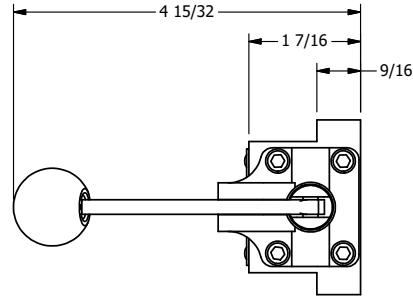

AAA
PRODUCTS
INTERNATIONAL

**AAA PRODUCTS
INTERNATIONAL**
7114 Harry Hines Blvd
Dallas, TX 75235

TITLE: 3/8" SUBPLATE, LEVER, 2 POS,
SPR RTRN, HVY DTY,
RED KNOB, LOCKOUT C

DRAWING NO.:
DIM_HO3PHJLO

THE INFORMATION CONTAINED WITHIN THIS DOCUMENT IS PROPRIETARY TO AAA PRODUCTS AND MAY NOT BE DISCLOSED WITHOUT PRIOR WRITTEN CONSENT