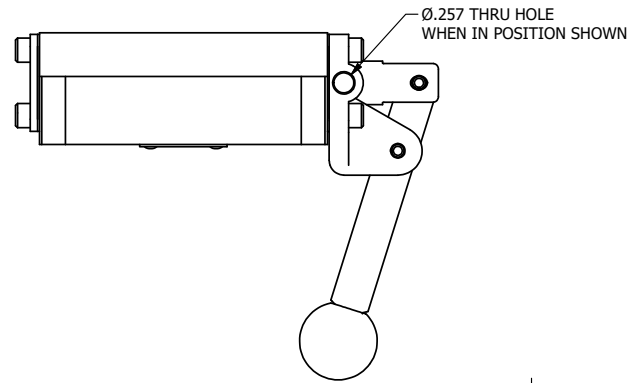

AAA
PRODUCTS
INTERNATIONAL

**AAA PRODUCTS
INTERNATIONAL**
7114 Harry Hines Blvd
Dallas, TX 75235

TITLE: 3/8" SUBPLATE, LEVER, 2 POS,
SPR RTRN, HVY DTY,
RED KNOB, LOCKOUT C

DRAWING NO.:
DIM_HO3PHJLO

THE INFORMATION CONTAINED WITHIN THIS DOCUMENT IS PROPRIETARY TO AAA PRODUCTS AND MAY NOT BE DISCLOSED WITHOUT PRIOR WRITTEN CONSENT