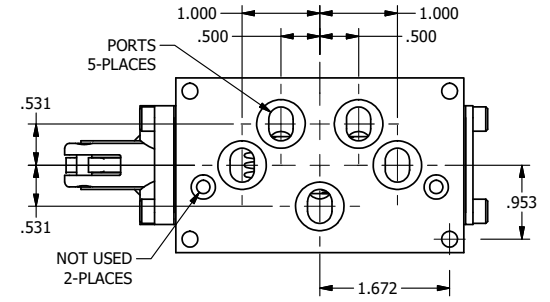

AAA
PRODUCTS
INTERNATIONAL

**AAA PRODUCTS
INTERNATIONAL**
7114 Harry Hines Blvd
Dallas, TX 75235

TITLE: 3/8" SUBPLATE, LEVER, 2 POS,
SPR RTRN, HVY DTY,
RED KNOB, LOCKOUT C

DRAWING NO.:
DIM_HO3PHJLO

THE INFORMATION CONTAINED WITHIN THIS DOCUMENT IS PROPRIETARY TO AAA PRODUCTS AND MAY NOT BE DISCLOSED WITHOUT PRIOR WRITTEN CONSENT