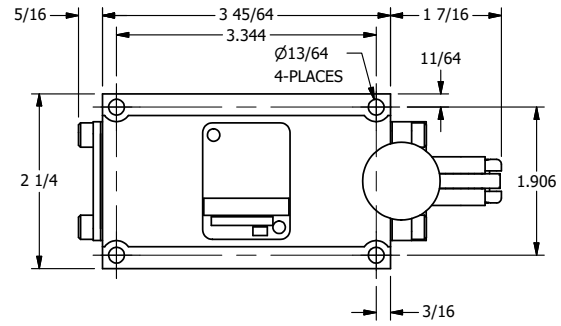

AAA
PRODUCTS
INTERNATIONAL

**AAA PRODUCTS
INTERNATIONAL**
7114 Harry Hines Blvd
Dallas, TX 75235

TITLE: 3/8" SUBPLATE, LEVER, 2 POS,
SPR RTRN, HVY DTY,
RED KNOB, LOCKOUT C

DRAWING NO.:
DIM_HO3PHJLO

THE INFORMATION CONTAINED WITHIN THIS DOCUMENT IS PROPRIETARY TO AAA PRODUCTS AND MAY NOT BE DISCLOSED WITHOUT PRIOR WRITTEN CONSENT