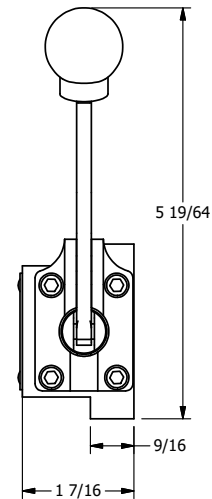

4

3

2

1

B

B

A

A

4

3

2

1

AAA
PRODUCTS
INTERNATIONAL

AAA PRODUCTS INTERNATIONAL
7114 Harry Hines Blvd
Dallas, TX 75235

TITLE: 3/8" SUBPLATE, LEVER, 2 POS,
SPR RTRN, CRVD LVR,
90D LVR

DRAWING NO.:
DIM_HO3PCR