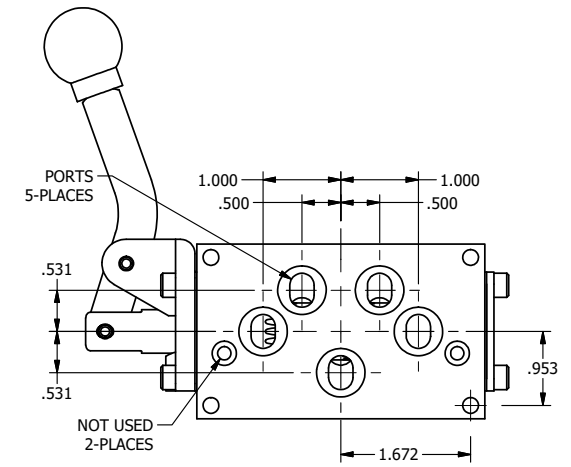

4

3

2

1

B

B

A

A

4

3

2

1

AAA
PRODUCTS
INTERNATIONAL

AAA PRODUCTS INTERNATIONAL
7114 Harry Hines Blvd
Dallas, TX 75235

TITLE: 3/8" SUBPLATE, LEVER, 2 POS,
SPR RTRN, CRVD LVR,
90D LVR

DRAWING NO.:
DIM_HO3PCR

THE INFORMATION CONTAINED WITHIN THIS DOCUMENT IS PROPRIETARY TO AAA PRODUCTS AND MAY NOT BE DISCLOSED WITHOUT PRIOR WRITTEN CONSENT