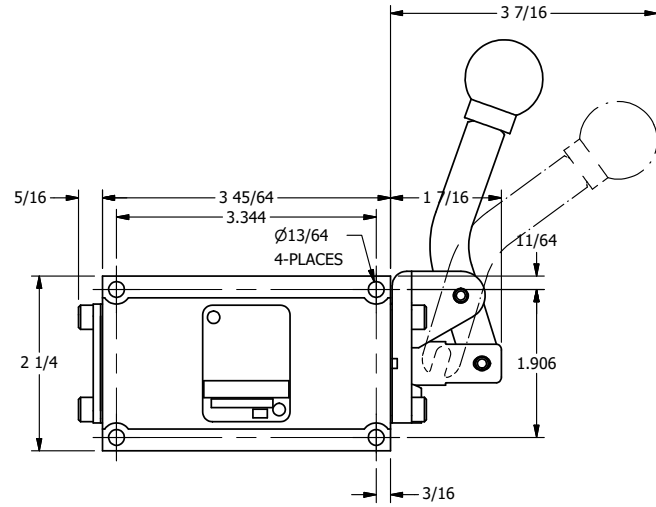

4

3

2

1

B

B

A

A

4

3

2

1

AAA
PRODUCTS
INTERNATIONAL

AAA PRODUCTS INTERNATIONAL
7114 Harry Hines Blvd
Dallas, TX 75235

TITLE: 3/8" SUBPLATE, LEVER, 2 POS,
SPR RTRN, CRVD LVR,
90D LVR

DRAWING NO.:
DIM_HO3PCR

THE INFORMATION CONTAINED WITHIN THIS DOCUMENT IS PROPRIETARY TO AAA PRODUCTS AND MAY NOT BE DISCLOSED WITHOUT PRIOR WRITTEN CONSENT