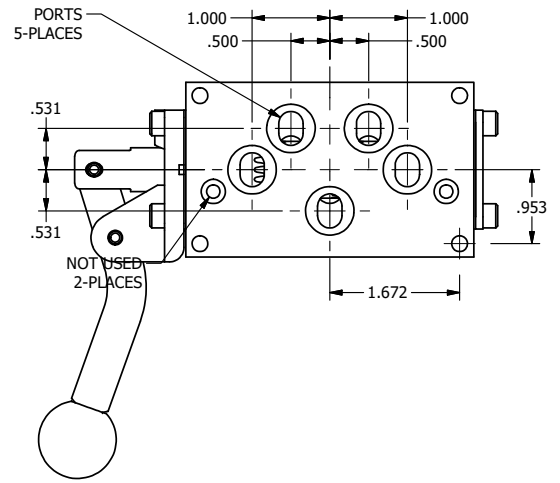

4

3

2

1

B

B

A

A

4

3

2

1

AAA
PRODUCTS
INTERNATIONAL

**AAA PRODUCTS
INTERNATIONAL**
7114 Harry Hines Blvd
Dallas, TX 75235

TITLE: 3/8" SUBPLATE, LEVER, 2 POS,
SPR RTRN, CRVD LVR,
RED KNOB, 270D LVR

DRAWING NO.:
DIM_HO3PCJRT