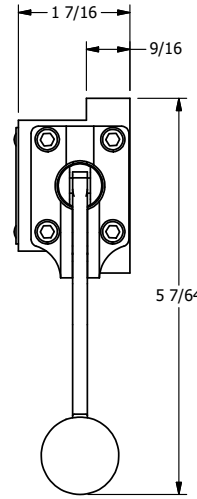

4

3

2

1

B

B

A

A

4

3

2

1

AAA
PRODUCTS
INTERNATIONAL

**AAA PRODUCTS
INTERNATIONAL**
7114 Harry Hines Blvd
Dallas, TX 75235

TITLE: 3/8" SUBPLATE, LEVER, 2 POS,
SPR RTRN, CRVD LVR,
RED KNOB, 270D LVR

DRAWING NO.:
DIM_HO3PCJRT