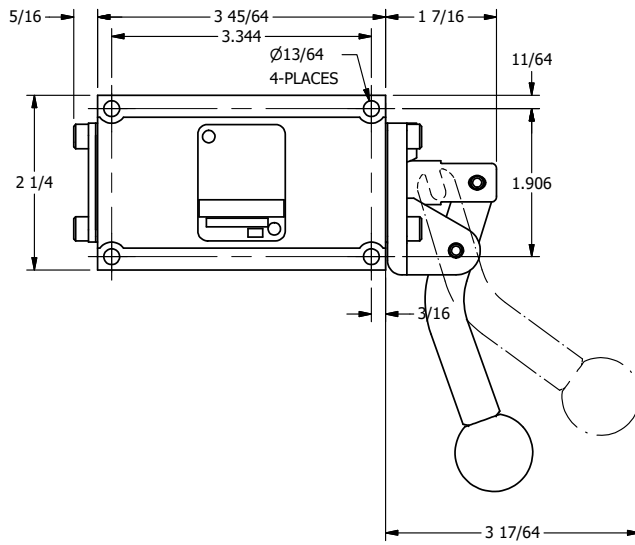

4

3

2

1

B

B

A

A

4

3

2

1

AAA
PRODUCTS
INTERNATIONAL

**AAA PRODUCTS
INTERNATIONAL**
7114 Harry Hines Blvd
Dallas, TX 75235

TITLE: 3/8" SUBPLATE, LEVER, 2 POS,
SPR RTRN, CRVD LVR,
RED KNOB, 270D LVR

DRAWING NO.:
DIM_HO3PCJRT

THE INFORMATION CONTAINED WITHIN THIS DOCUMENT IS PROPRIETARY TO AAA PRODUCTS AND MAY NOT BE DISCLOSED WITHOUT PRIOR WRITTEN CONSENT