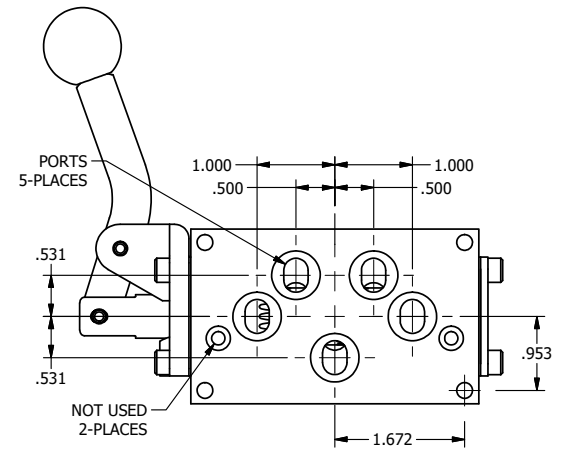

4

3

2

1

B

B

A

A

AAA
PRODUCTS
INTERNATIONAL

AAA PRODUCTS INTERNATIONAL
7114 Harry Hines Blvd
Dallas, TX 75235

TITLE: 3/8" SUBPLATE, LEVER, 2 POS,
SPR RTRN, CRVD LVR,
RED KNOB, 90D LVR

DRAWING NO.:
DIM_HO3PCJR

4

3

2

1

THE INFORMATION CONTAINED WITHIN THIS DOCUMENT IS PROPRIETARY TO AAA PRODUCTS AND MAY NOT BE DISCLOSED WITHOUT PRIOR WRITTEN CONSENT