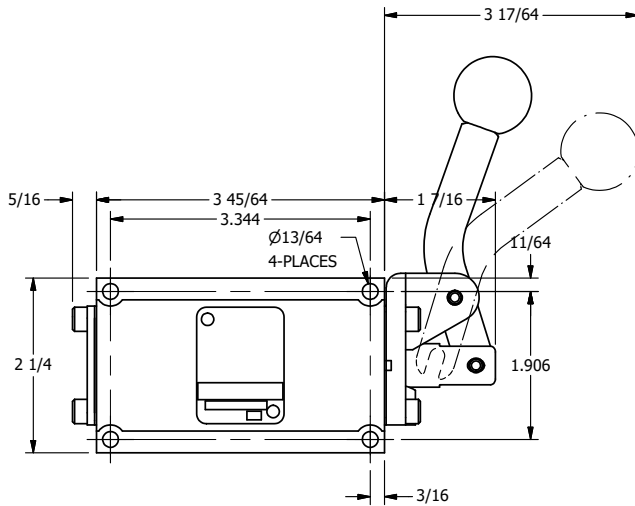

4

3

2

1

B

B

A

A

AAA
PRODUCTS
INTERNATIONAL

AAA PRODUCTS INTERNATIONAL
7114 Harry Hines Blvd
Dallas, TX 75235

TITLE: 3/8" SUBPLATE, LEVER, 2 POS,
SPR RTRN, CRVD LVR,
RED KNOB, 90D LVR

DRAWING NO.:
DIM_HO3PCJR

4

3

2

1

THE INFORMATION CONTAINED WITHIN THIS DOCUMENT IS PROPRIETARY TO AAA PRODUCTS AND MAY NOT BE DISCLOSED WITHOUT PRIOR WRITTEN CONSENT