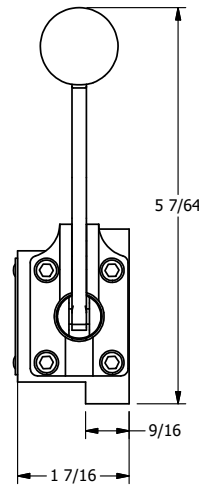

4

3

2

1

B

B

A

A

AAA
PRODUCTS
INTERNATIONAL

AAA PRODUCTS INTERNATIONAL
7114 Harry Hines Blvd
Dallas, TX 75235

TITLE: 3/8" SUBPLATE, LEVER, 2 POS,
SPR RTRN, CRVD LVR,
RED KNOB, 90D LVR

DRAWING NO.:
DIM_HO3PCJR

4

3

2

1