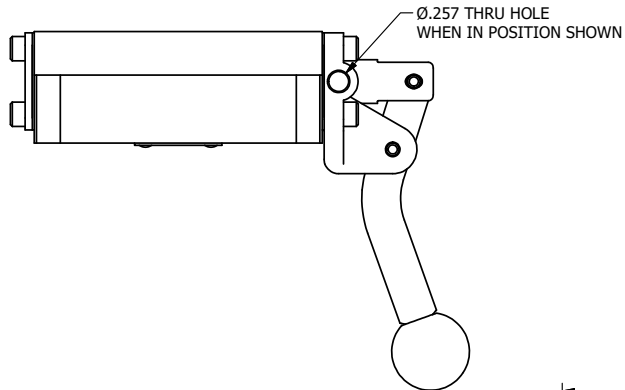

4

3

2

1

AAA
PRODUCTS
INTERNATIONAL

**AAA PRODUCTS
INTERNATIONAL**
7114 Harry Hines Blvd
Dallas, TX 75235

TITLE: 3/8" SUBPLATE, LEVER, 2 POS,
SPR RTRN, CRVD LVR,
HVY DTY, RED KNOB, LOCKOUT C

DRAWING NO.:
DIM_H03PCHJLO