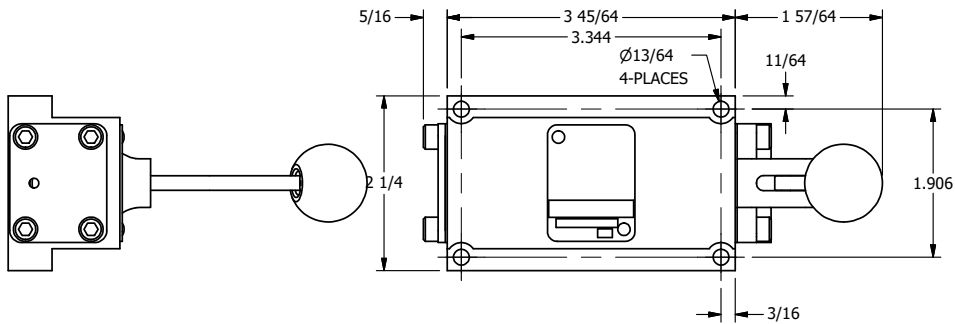

4

3

2

1

AAA
PRODUCTS
INTERNATIONAL

**AAA PRODUCTS
INTERNATIONAL**
7114 Harry Hines Blvd
Dallas, TX 75235

TITLE: 3/8" SUBPLATE, LEVER, 2 POS,
SPR RTRN, CRVD LVR,
HVY DTY, RED KNOB, LOCKOUT C

DRAWING NO.:
DIM_H03PCHJLO