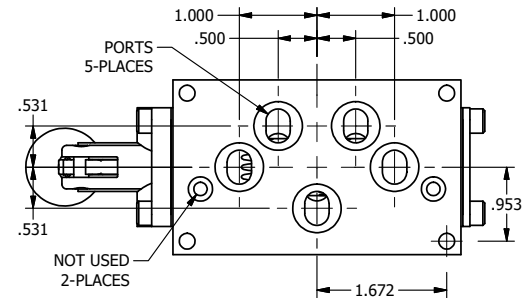

4

3

2

1

AAA
PRODUCTS
INTERNATIONAL

**AAA PRODUCTS
INTERNATIONAL**
7114 Harry Hines Blvd
Dallas, TX 75235

TITLE: 3/8" SUBPLATE, LEVER, 2 POS,
SPR RTRN, CRVD LVR,
HVY DTY, RED KNOB, LOCKOUT C

DRAWING NO.:
DIM_H03PCHJLO