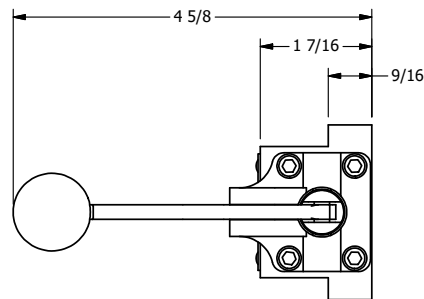

4

3

2

1

AAA
PRODUCTS
INTERNATIONAL

**AAA PRODUCTS
INTERNATIONAL**
7114 Harry Hines Blvd
Dallas, TX 75235

TITLE: 3/8" SUBPLATE, LEVER, 2 POS,
SPR RTRN, CRVD LVR,
HVY DTY, RED KNOB, LOCKOUT C

DRAWING NO.:
DIM_H03PCHJLO