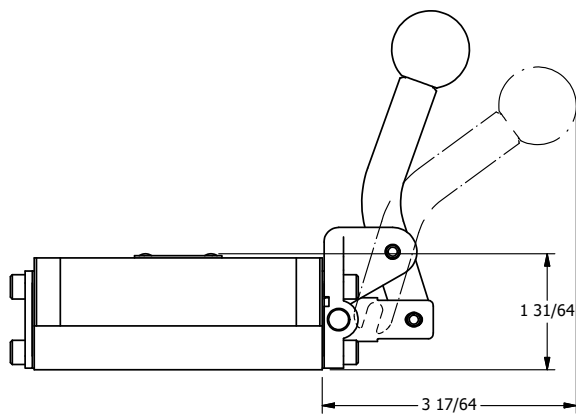

4

3

2

1

AAA
PRODUCTS
INTERNATIONAL

**AAA PRODUCTS
INTERNATIONAL**
7114 Harry Hines Blvd
Dallas, TX 75235

TITLE: 3/8" SUBPLATE, LEVER, 2 POS,
SPR RTRN, CRVD LVR,
HVY DTY, RED KNOB, LOCKOUT C

DRAWING NO.:
DIM_H03PCHJLO