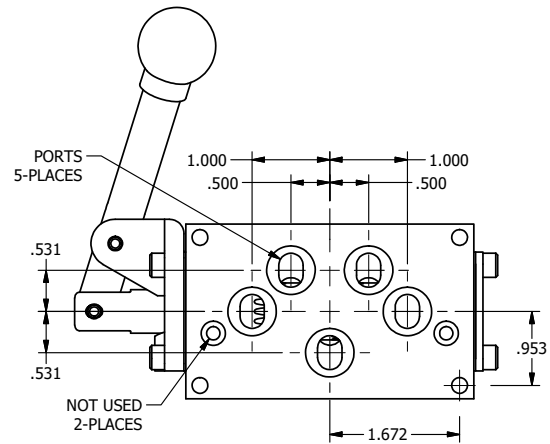

4

3

2

1

B

B

A

A

AAA
PRODUCTS
INTERNATIONAL

AAA PRODUCTS INTERNATIONAL
7114 Harry Hines Blvd
Dallas, TX 75235

TITLE: 3/8" SUBPLATE, LEVER, 2 POS,
SPR RTRN, BNT LVR RGHT
90D LVR

DRAWING NO.:
DIM_HO3PBRR

THE INFORMATION CONTAINED WITHIN THIS DOCUMENT IS PROPRIETARY TO AAA PRODUCTS AND MAY NOT BE DISCLOSED WITHOUT PRIOR WRITTEN CONSENT