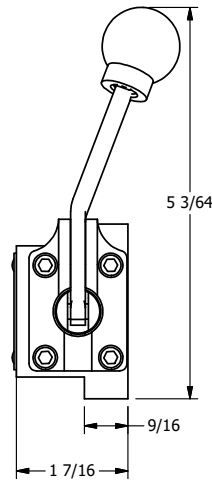

4

3

2

1

B

B

A

A

AAA
PRODUCTS
INTERNATIONAL

AAA PRODUCTS INTERNATIONAL
7114 Harry Hines Blvd
Dallas, TX 75235

TITLE: 3/8" SUBPLATE, LEVER, 2 POS,
SPR RTRN, BNT LVR RGHT
90D LVR

DRAWING NO.:
DIM_HO3PBRR

THE INFORMATION CONTAINED WITHIN THIS DOCUMENT IS PROPRIETARY TO AAA PRODUCTS AND MAY NOT BE DISCLOSED WITHOUT PRIOR WRITTEN CONSENT