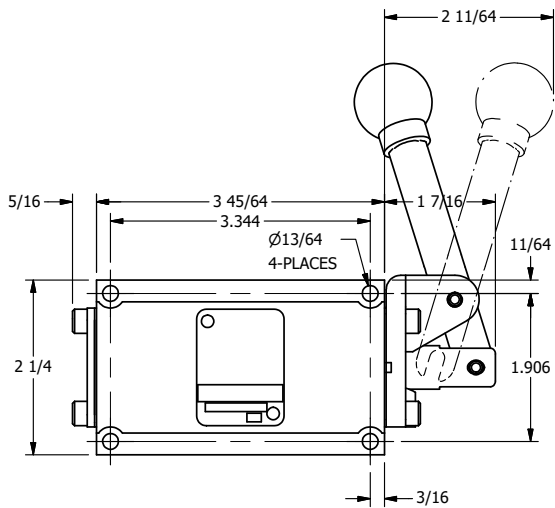

4

3

2

1

B

B

A

A

AAA
PRODUCTS
INTERNATIONAL

AAA PRODUCTS INTERNATIONAL
7114 Harry Hines Blvd
Dallas, TX 75235

TITLE: 3/8" SUBPLATE, LEVER, 2 POS,
SPR RTRN, BNT LVR RGHT
90D LVR

DRAWING NO.:
DIM_HO3PBRR

THE INFORMATION CONTAINED WITHIN THIS DOCUMENT IS PROPRIETARY TO AAA PRODUCTS AND MAY NOT BE DISCLOSED WITHOUT PRIOR WRITTEN CONSENT