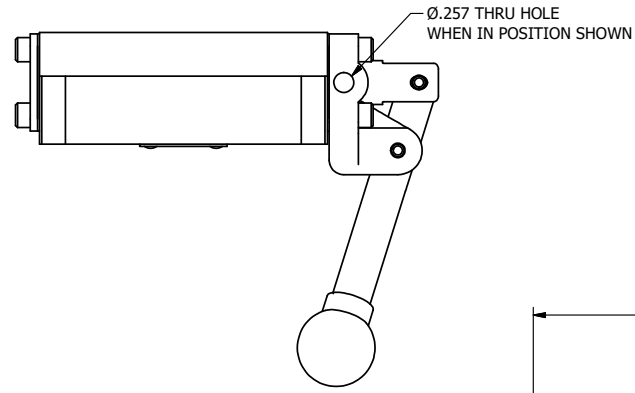

AAA
PRODUCTS
INTERNATIONAL

**AAA PRODUCTS
INTERNATIONAL**
7114 Harry Hines Blvd
Dallas, TX 75235

TITLE: 3/8" SUBPLATE, LEVER, 2 POS,
SPR RTRN, BNT LVR RGHT
LOCKOUT C

DRAWING NO.:
DIM_HO3PBRLO

THE INFORMATION CONTAINED WITHIN THIS DOCUMENT IS PROPRIETARY TO AAA PRODUCTS AND MAY NOT BE DISCLOSED WITHOUT PRIOR WRITTEN CONSENT