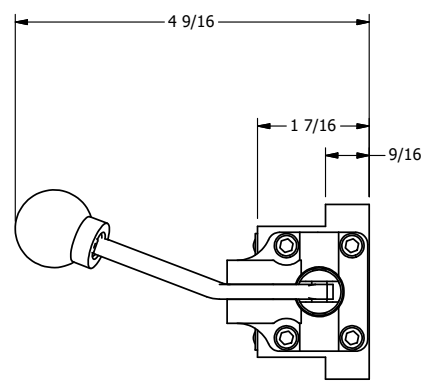

4

3

2

1

B

B

A

A

AAA
PRODUCTS
INTERNATIONAL

**AAA PRODUCTS
INTERNATIONAL**
7114 Harry Hines Blvd
Dallas, TX 75235

TITLE: 3/8" SUBPLATE, LEVER, 2 POS,
SPR RTRN, BNT LVR RGHT
LOCKOUT C

DRAWING NO.:
DIM_HO3PBRLO

THE INFORMATION CONTAINED WITHIN THIS DOCUMENT IS PROPRIETARY TO AAA PRODUCTS AND MAY NOT BE DISCLOSED WITHOUT PRIOR WRITTEN CONSENT