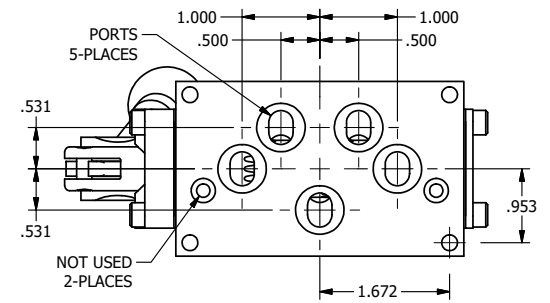

AAA
PRODUCTS
INTERNATIONAL

**AAA PRODUCTS
INTERNATIONAL**
7114 Harry Hines Blvd
Dallas, TX 75235

TITLE: 3/8" SUBPLATE, LEVER, 2 POS,
SPR RTRN, BNT LVR RGHT
LOCKOUT C

DRAWING NO.:
DIM_HO3PBRLO

THE INFORMATION CONTAINED WITHIN THIS DOCUMENT IS PROPRIETARY TO AAA PRODUCTS AND MAY NOT BE DISCLOSED WITHOUT PRIOR WRITTEN CONSENT