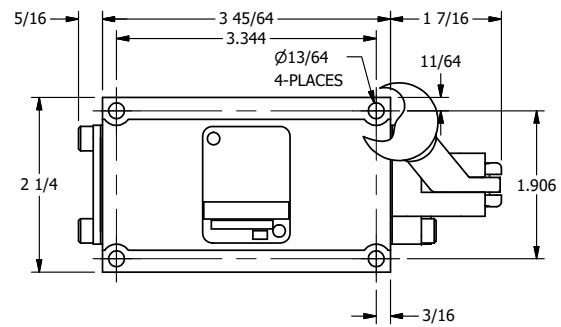

AAA
PRODUCTS
INTERNATIONAL

**AAA PRODUCTS
INTERNATIONAL**
7114 Harry Hines Blvd
Dallas, TX 75235

TITLE: 3/8" SUBPLATE, LEVER, 2 POS,
SPR RTRN, BNT LVR RGHT
LOCKOUT C

DRAWING NO.:
DIM_HO3PBRLO

THE INFORMATION CONTAINED WITHIN THIS DOCUMENT IS PROPRIETARY TO AAA PRODUCTS AND MAY NOT BE DISCLOSED WITHOUT PRIOR WRITTEN CONSENT