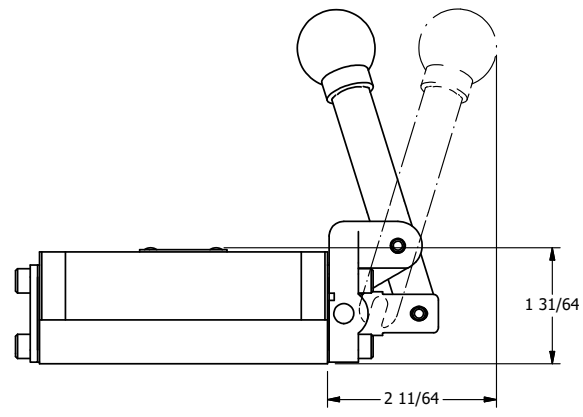

4

3

2

1

B

B

A

A

AAA
PRODUCTS
INTERNATIONAL

**AAA PRODUCTS
INTERNATIONAL**
7114 Harry Hines Blvd
Dallas, TX 75235

TITLE: 3/8" SUBPLATE, LEVER, 2 POS,
SPR RTRN, BNT LVR RGHT
LOCKOUT C

DRAWING NO.:
DIM_HO3PBRLO

THE INFORMATION CONTAINED WITHIN THIS DOCUMENT IS PROPRIETARY TO AAA PRODUCTS AND MAY NOT BE DISCLOSED WITHOUT PRIOR WRITTEN CONSENT