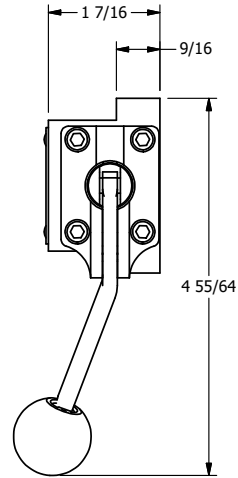

4

3

2

1

B

B

A

A

AAA
PRODUCTS
INTERNATIONAL

**AAA PRODUCTS
INTERNATIONAL**
7114 Harry Hines Blvd
Dallas, TX 75235

TITLE: 3/8" SUBPLATE, LEVER, 2 POS,
SPR RTRN, BNT LVR RT,
RED KNOB, 270D LVR

DRAWING NO.:
DIM_H03PBRJRT

4

3

2