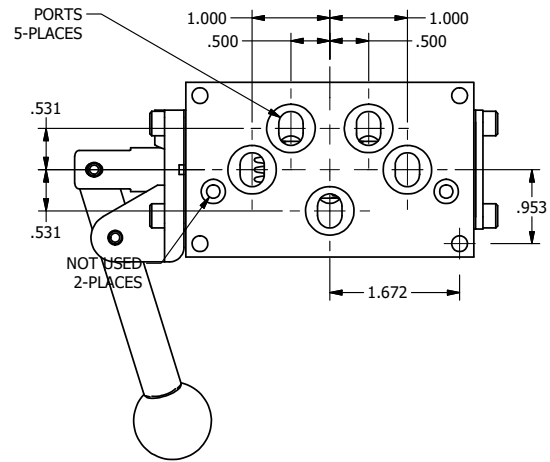

4

3

2

1

B

B

A

A

AAA
PRODUCTS
INTERNATIONAL

**AAA PRODUCTS
INTERNATIONAL**
7114 Harry Hines Blvd
Dallas, TX 75235

TITLE: 3/8" SUBPLATE, LEVER, 2 POS,
SPR RTRN, BNT LVR RT,
RED KNOB, 270D LVR

DRAWING NO.:
DIM_H03PBRJRT

4

3

2