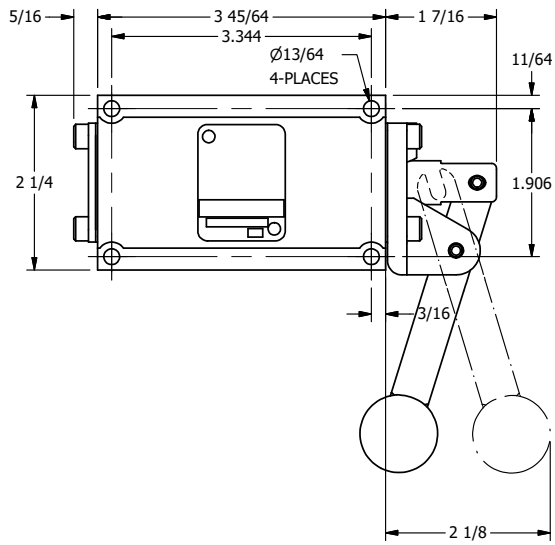

4

3

2

1

B

B

A

A

AAA
PRODUCTS
INTERNATIONAL

**AAA PRODUCTS
INTERNATIONAL**
7114 Harry Hines Blvd
Dallas, TX 75235

TITLE: 3/8" SUBPLATE, LEVER, 2 POS,
SPR RTRN, BNT LVR RT,
RED KNOB, 270D LVR

DRAWING NO.:
DIM_H03PBRJRT

4

3

2

1

B

B

A

A

THE INFORMATION CONTAINED WITHIN THIS DOCUMENT IS PROPRIETARY TO AAA PRODUCTS AND MAY NOT BE DISCLOSED WITHOUT PRIOR WRITTEN CONSENT