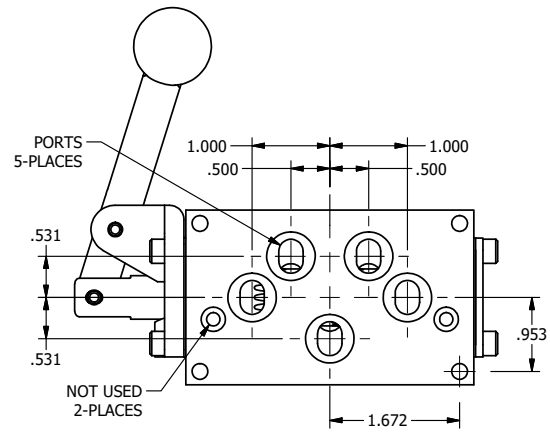

4

3

2

1

AAA
PRODUCTS
INTERNATIONAL
7114 Harry Hines Blvd
Dallas, TX 75235

TITLE: 3/8" SUBPLATE, LEVER, 2 POS,
SPR RTRN, BNT LVR RT,
RED KNOB, 90D LVR

DRAWING NO.:
DIM_HO3PBRJR

THE INFORMATION CONTAINED WITHIN THIS DOCUMENT IS PROPRIETARY TO AAA PRODUCTS AND MAY NOT BE DISCLOSED WITHOUT PRIOR WRITTEN CONSENT