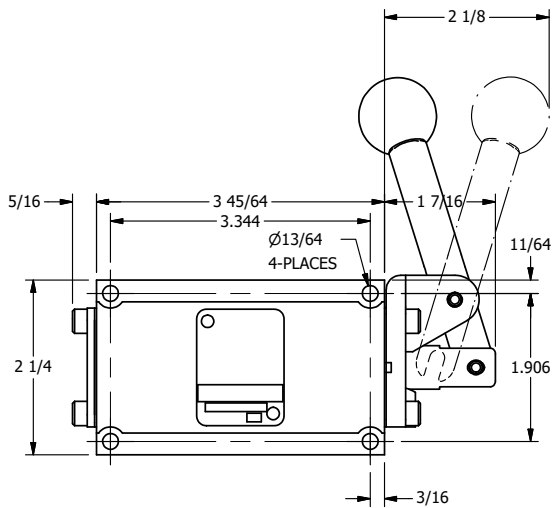

4

3

2

1

AAA
PRODUCTS
INTERNATIONAL
7114 Harry Hines Blvd
Dallas, TX 75235

TITLE: 3/8" SUBPLATE, LEVER, 2 POS,
SPR RTRN, BNT LVR RT,
RED KNOB, 90D LVR

DRAWING NO.:
DIM_HO3PBRJR

THE INFORMATION CONTAINED WITHIN THIS DOCUMENT IS PROPRIETARY TO AAA PRODUCTS AND MAY NOT BE DISCLOSED WITHOUT PRIOR WRITTEN CONSENT