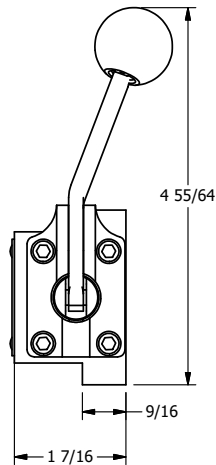

4

3

2

1

AAA
PRODUCTS
INTERNATIONAL
7114 Harry Hines Blvd
Dallas, TX 75235

TITLE: 3/8" SUBPLATE, LEVER, 2 POS,
SPR RTRN, BNT LVR RT,
RED KNOB, 90D LVR

DRAWING NO.:
DIM_HO3PBRJR

THE INFORMATION CONTAINED WITHIN THIS DOCUMENT IS PROPRIETARY TO AAA PRODUCTS AND MAY NOT BE DISCLOSED WITHOUT PRIOR WRITTEN CONSENT

4

3

2

1

B

B

A

A