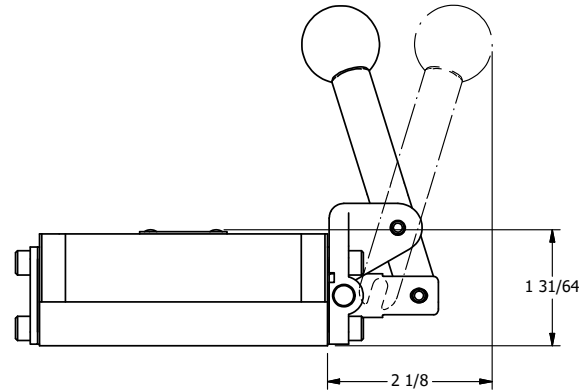

4

3

2

1

B

B

A

A

AAA
PRODUCTS
INTERNATIONAL

**AAA PRODUCTS
INTERNATIONAL**
7114 Harry Hines Blvd
Dallas, TX 75235

TITLE: 3/8" SUBPLATE, LEVER, 2 POS,
SPR RTRN, BNT LVR RT,
HVY DTY, RED KNOB, LOCKOUT C

DRAWING NO.:
DIM_HO3PBRHJLO