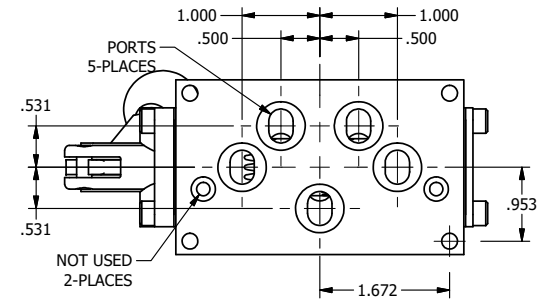

AAA
PRODUCTS
INTERNATIONAL

**AAA PRODUCTS
INTERNATIONAL**
7114 Harry Hines Blvd
Dallas, TX 75235

TITLE: 3/8" SUBPLATE, LEVER, 2 POS,
SPR RTRN, BNT LVR RT,
HVY DTY, RED KNOB, LOCKOUT C

DRAWING NO.:
DIM_HO3PBRHJLO