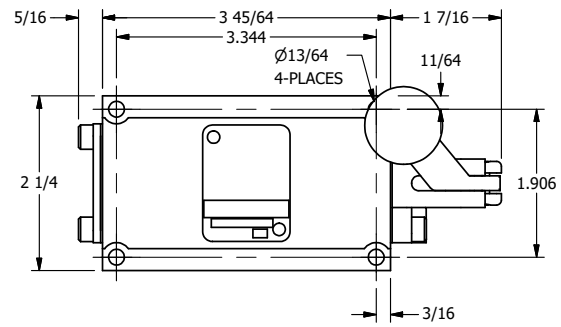

AAA
PRODUCTS
INTERNATIONAL

**AAA PRODUCTS
INTERNATIONAL**
7114 Harry Hines Blvd
Dallas, TX 75235

TITLE: 3/8" SUBPLATE, LEVER, 2 POS,
SPR RTRN, BNT LVR RT,
HVY DTY, RED KNOB, LOCKOUT C

DRAWING NO.:
DIM_HO3PBRHJLO