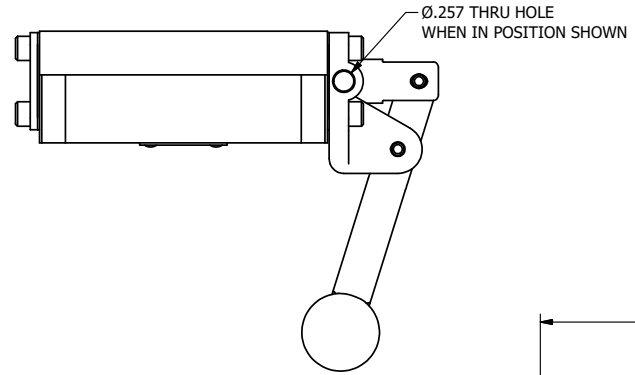

AAA
PRODUCTS
INTERNATIONAL

**AAA PRODUCTS
INTERNATIONAL**
7114 Harry Hines Blvd
Dallas, TX 75235

TITLE: 3/8" SUBPLATE, LEVER, 2 POS,
SPR RTRN, BNT LVR RT,
HVY DTY, RED KNOB, LOCKOUT C

DRAWING NO.:
DIM_HO3PBRHJLO