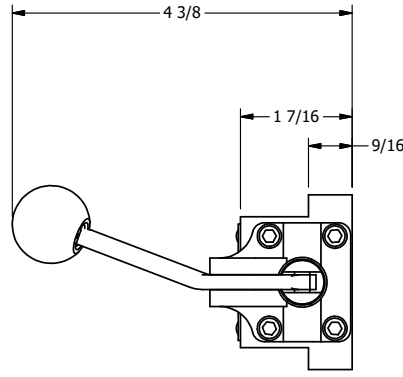

4

3

2

1

B

B

A

A

AAA
PRODUCTS
INTERNATIONAL

**AAA PRODUCTS
INTERNATIONAL**
7114 Harry Hines Blvd
Dallas, TX 75235

TITLE: 3/8" SUBPLATE, LEVER, 2 POS,
SPR RTRN, BNT LVR RT,
HVY DTY, RED KNOB, LOCKOUT C

DRAWING NO.:
DIM_HO3PBRHJLO