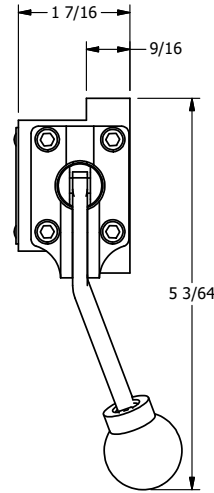

4

3

2

1

B

B

A

A

4

3

2

1

AAA
PRODUCTS
INTERNATIONAL

**AAA PRODUCTS
INTERNATIONAL**
7114 Harry Hines Blvd
Dallas, TX 75235

TITLE: $3/8"$ SUBPLATE, LEVER, 2 POS,
SPR RTRN, BNT LVR LFT,
270D LVR

DRAWING NO.:
DIM_HO3PBLRT