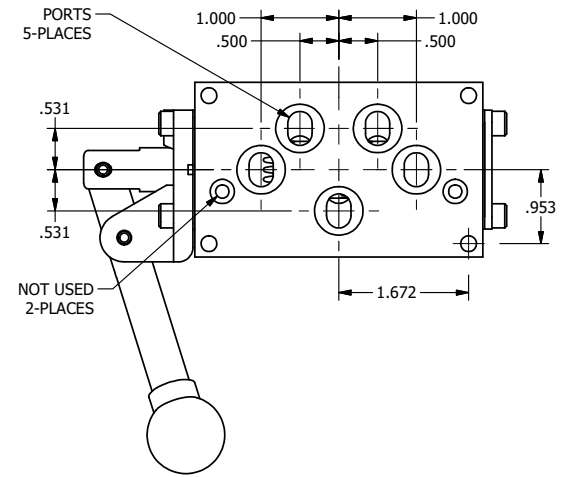

4

3

2

1

B

B

A

A

4

3

2

1

AAA
PRODUCTS
INTERNATIONAL

**AAA PRODUCTS
INTERNATIONAL**
7114 Harry Hines Blvd
Dallas, TX 75235

TITLE: $3/8"$ SUBPLATE, LEVER, 2 POS,
SPR RTRN, BNT LVR LFT,
270D LVR

DRAWING NO.:
DIM_HO3PBLRT

THE INFORMATION CONTAINED WITHIN THIS DOCUMENT IS PROPRIETARY TO AAA PRODUCTS AND MAY NOT BE DISCLOSED WITHOUT PRIOR WRITTEN CONSENT