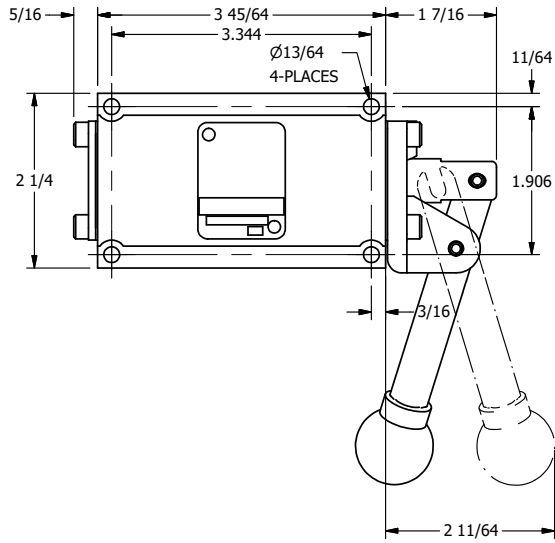

4

3

2

1

B

B

A

A

4

3

2

1

AAA
PRODUCTS
INTERNATIONAL

**AAA PRODUCTS
INTERNATIONAL**
7114 Harry Hines Blvd
Dallas, TX 75235

TITLE: $3/8"$ SUBPLATE, LEVER, 2 POS,
SPR RTRN, BNT LVR LFT,
270D LVR

DRAWING NO.:
DIM_HO3PBLRT

THE INFORMATION CONTAINED WITHIN THIS DOCUMENT IS PROPRIETARY TO AAA PRODUCTS AND MAY NOT BE DISCLOSED WITHOUT PRIOR WRITTEN CONSENT