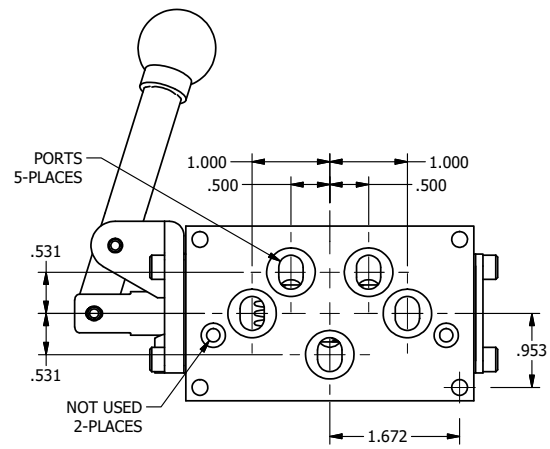

4

3

2

1

AAA
PRODUCTS
INTERNATIONAL

AAA PRODUCTS INTERNATIONAL
7114 Harry Hines Blvd
Dallas, TX 75235

TITLE: 3/8" SUBPLATE, LEVER, 2 POS,
SPR RTRN, BNT LVR LFT,
90D LVR

DRAWING NO.:
DIM_HO3PBLR