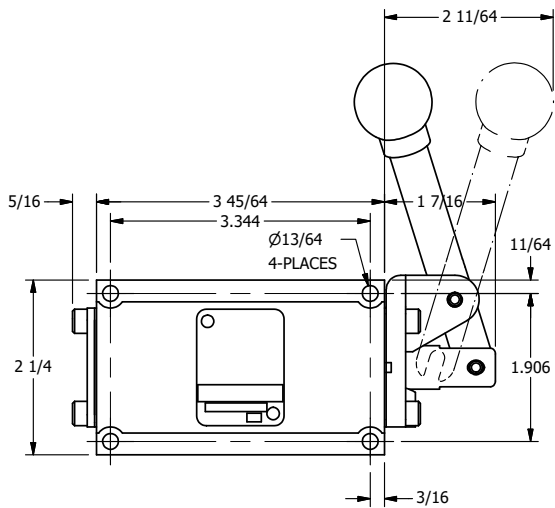

4

3

2

1

AAA
PRODUCTS
INTERNATIONAL

AAA PRODUCTS INTERNATIONAL
7114 Harry Hines Blvd
Dallas, TX 75235

TITLE: 3/8" SUBPLATE, LEVER, 2 POS,
SPR RTRN, BNT LVR LFT,
90D LVR

DRAWING NO.:
DIM_HO3PBLR