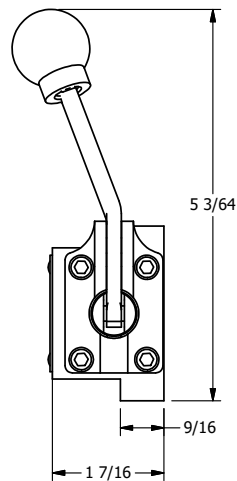

4

3

2

1

AAA
PRODUCTS
INTERNATIONAL

AAA PRODUCTS INTERNATIONAL
7114 Harry Hines Blvd
Dallas, TX 75235

TITLE: 3/8" SUBPLATE, LEVER, 2 POS,
SPR RTRN, BNT LVR LFT,
90D LVR

DRAWING NO.:
DIM_HO3PBLR