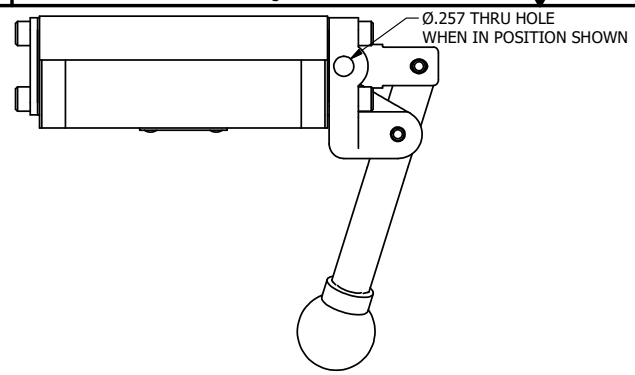

4

3

2

1

B

B

A

A

4

3

2

1

AAA
PRODUCTS
INTERNATIONAL

**AAA PRODUCTS
INTERNATIONAL**
7114 Harry Hines Blvd
Dallas, TX 75235

TITLE: 3/8" SUBPLATE, LEVER, 2 POS,
SPR RTRN, BNT LVR LFT,
LOCKOUT C

DRAWING NO.:
DIM_HO3PBLLO

THE INFORMATION CONTAINED WITHIN THIS DOCUMENT IS PROPRIETARY TO AAA PRODUCTS AND MAY NOT BE DISCLOSED WITHOUT PRIOR WRITTEN CONSENT