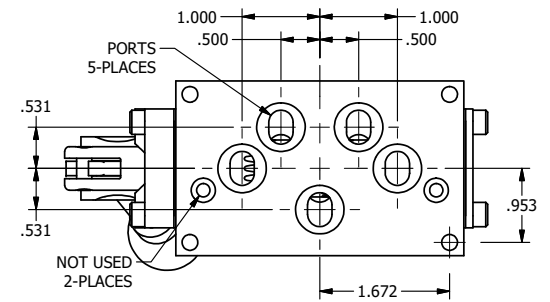

4

3

2

1

B

B

A

A

4

3

2

1

AAA
PRODUCTS
INTERNATIONAL

**AAA PRODUCTS
INTERNATIONAL**
7114 Harry Hines Blvd
Dallas, TX 75235

TITLE: 3/8" SUBPLATE, LEVER, 2 POS,
SPR RTRN, BNT LVR LFT,
LOCKOUT C

DRAWING NO.:
DIM_HO3PBLLO

THE INFORMATION CONTAINED WITHIN THIS DOCUMENT IS PROPRIETARY TO AAA PRODUCTS AND MAY NOT BE DISCLOSED WITHOUT PRIOR WRITTEN CONSENT