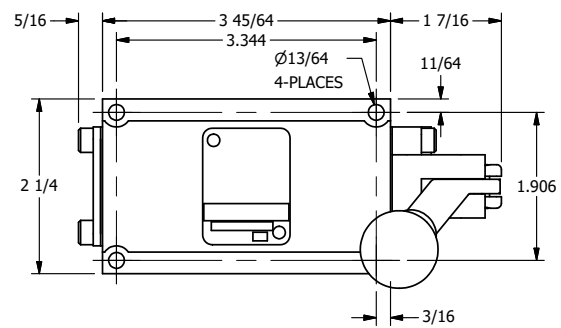

4

3

2

1

B

B

A

A

4

3

2

1

AAA
PRODUCTS
INTERNATIONAL

**AAA PRODUCTS
INTERNATIONAL**
7114 Harry Hines Blvd
Dallas, TX 75235

TITLE: 3/8" SUBPLATE, LEVER, 2 POS,
SPR RTRN, BNT LVR LFT,
LOCKOUT C

DRAWING NO.:
DIM_HO3PBLLO

THE INFORMATION CONTAINED WITHIN THIS DOCUMENT IS PROPRIETARY TO AAA PRODUCTS AND MAY NOT BE DISCLOSED WITHOUT PRIOR WRITTEN CONSENT