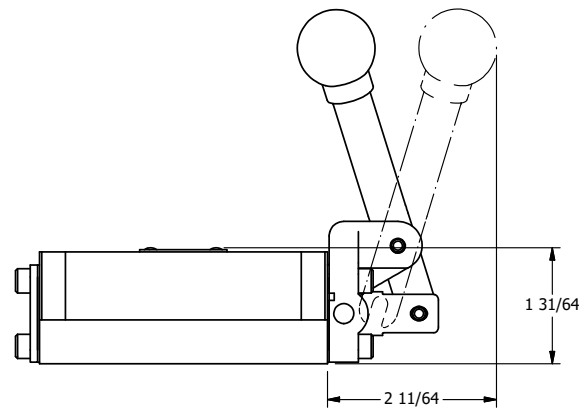

4

3

2

1

B

B

A

A

4

3

2

1

AAA
PRODUCTS
INTERNATIONAL

**AAA PRODUCTS
INTERNATIONAL**
7114 Harry Hines Blvd
Dallas, TX 75235

TITLE: 3/8" SUBPLATE, LEVER, 2 POS,
SPR RTRN, BNT LVR LFT,
LOCKOUT C

DRAWING NO.:
DIM_HO3PBLLO