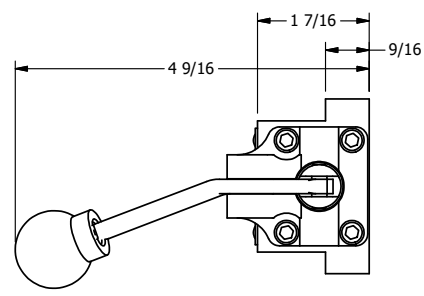

4

3

2

1

B

B

A

A

4

3

2

1

AAA
PRODUCTS
INTERNATIONAL

**AAA PRODUCTS
INTERNATIONAL**
7114 Harry Hines Blvd
Dallas, TX 75235

TITLE: 3/8" SUBPLATE, LEVER, 2 POS,
SPR RTRN, BNT LVR LFT,
LOCKOUT C

DRAWING NO.:
DIM_HO3PBLLO