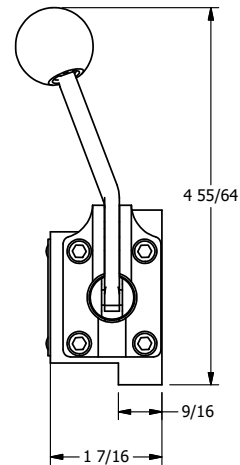

4

3

2

1

B

B

A

A

AAA
PRODUCTS
INTERNATIONAL
7114 Harry Hines Blvd
Dallas, TX 75235

TITLE: 3/8" SUBPLATE, LEVER, 2 POS,
SPR RTRN, BNT LVR LFT,
RED KNOB, 90D LVR

DRAWING NO.:
DIM_HO3PBLJR

4

3

2

1

THE INFORMATION CONTAINED WITHIN THIS DOCUMENT IS PROPRIETARY TO AAA PRODUCTS AND MAY NOT BE DISCLOSED WITHOUT PRIOR WRITTEN CONSENT