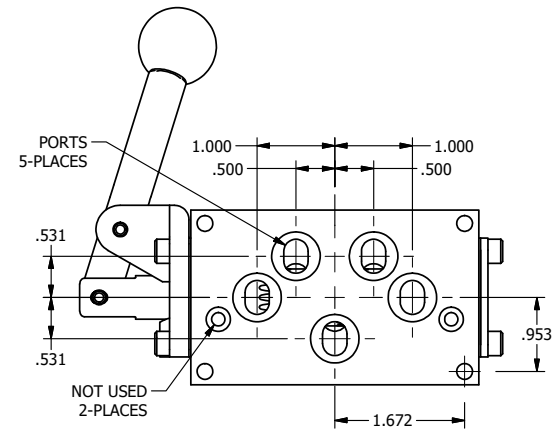

4

3

2

1

B

B

A

A

AAA
PRODUCTS
INTERNATIONAL
7114 Harry Hines Blvd
Dallas, TX 75235

TITLE: 3/8" SUBPLATE, LEVER, 2 POS,
SPR RTRN, BNT LVR LFT,
RED KNOB, 90D LVR

DRAWING NO.:
DIM_HO3PBLJR

4

3

2

1

THE INFORMATION CONTAINED WITHIN THIS DOCUMENT IS PROPRIETARY TO AAA PRODUCTS AND MAY NOT BE DISCLOSED WITHOUT PRIOR WRITTEN CONSENT