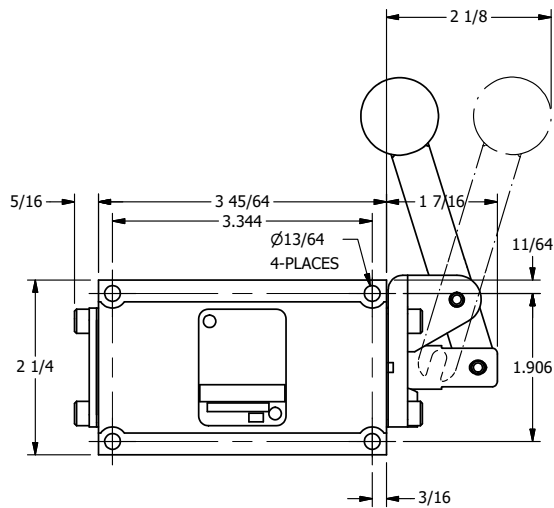

4

3

2

1

B

B

A

A

AAA
PRODUCTS
INTERNATIONAL
7114 Harry Hines Blvd
Dallas, TX 75235

TITLE: 3/8" SUBPLATE, LEVER, 2 POS,
SPR RTRN, BNT LVR LFT,
RED KNOB, 90D LVR

DRAWING NO.:
DIM_HO3PBLJR

4

3

2

1

THE INFORMATION CONTAINED WITHIN THIS DOCUMENT IS PROPRIETARY TO AAA PRODUCTS AND MAY NOT BE DISCLOSED WITHOUT PRIOR WRITTEN CONSENT