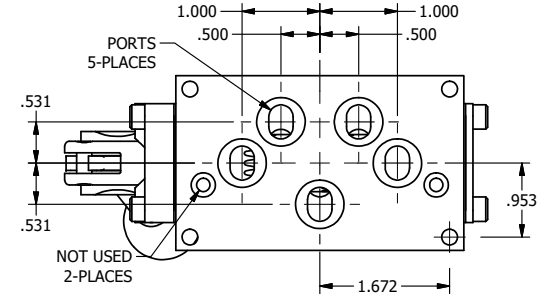

4

3

2

1

AAA
PRODUCTS
INTERNATIONAL

**AAA PRODUCTS
INTERNATIONAL**
7114 Harry Hines Blvd
Dallas, TX 75235

TITLE: 3/8" SUBPLATE, LEVER, 2 POS,
SPR RTRN, BNT LVR LFT,
RED KNOB, LOCKOUT C

DRAWING NO.:
DIM_HO3PBLJLO