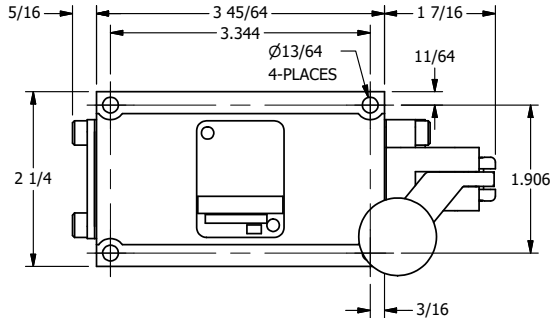

4

3

2

1

AAA
PRODUCTS
INTERNATIONAL

**AAA PRODUCTS
INTERNATIONAL**
7114 Harry Hines Blvd
Dallas, TX 75235

TITLE: 3/8" SUBPLATE, LEVER, 2 POS,
SPR RTRN, BNT LVR LFT,
RED KNOB, LOCKOUT C

DRAWING NO.:
DIM_HO3PBLJLO