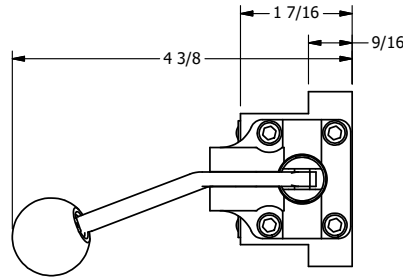

4

3

2

1

AAA
PRODUCTS
INTERNATIONAL

**AAA PRODUCTS
INTERNATIONAL**
7114 Harry Hines Blvd
Dallas, TX 75235

TITLE: 3/8" SUBPLATE, LEVER, 2 POS,
SPR RTRN, BNT LVR LFT,
RED KNOB, LOCKOUT C

DRAWING NO.:
DIM_HO3PBLJLO