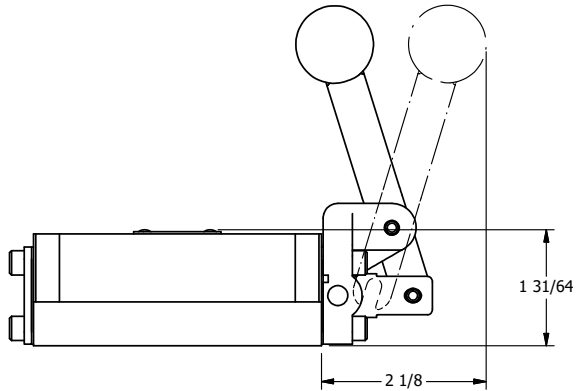

4

3

2

1

AAA
PRODUCTS
INTERNATIONAL

**AAA PRODUCTS
INTERNATIONAL**
7114 Harry Hines Blvd
Dallas, TX 75235

TITLE: 3/8" SUBPLATE, LEVER, 2 POS,
SPR RTRN, BNT LVR LFT,
RED KNOB, LOCKOUT C

DRAWING NO.:
DIM_HO3PBLJLO