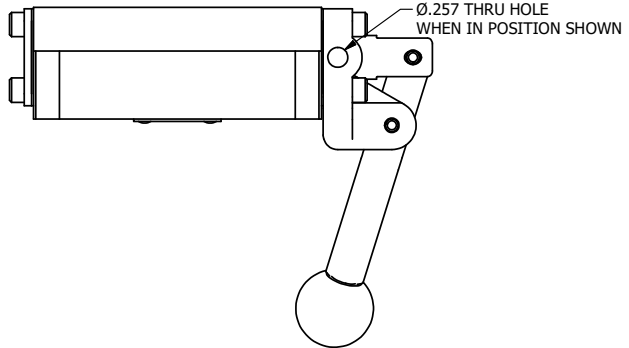

4

3

2

1

AAA
PRODUCTS
INTERNATIONAL

**AAA PRODUCTS
INTERNATIONAL**
7114 Harry Hines Blvd
Dallas, TX 75235

TITLE: 3/8" SUBPLATE, LEVER, 2 POS,
SPR RTRN, BNT LVR LFT,
RED KNOB, LOCKOUT C

DRAWING NO.:
DIM_HO3PBLJLO