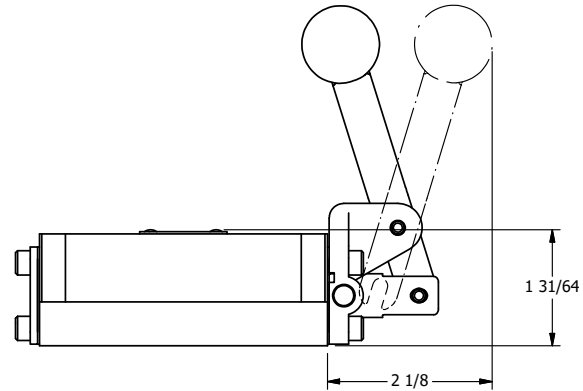

4

3

2

1

AAA
PRODUCTS
INTERNATIONAL

**AAA PRODUCTS
INTERNATIONAL**
7114 Harry Hines Blvd
Dallas, TX 75235

TITLE: 3/8" SUBPLATE, LEVER, 2 POS,
SPR RTRN, BNT LVR LFT,
HVY DTY, RED KNOB, LOCKOUT C

DRAWING NO.:
DIM_HO3PBLHJLO