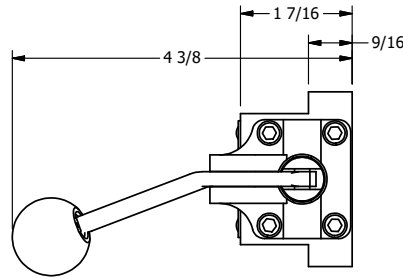

4

3

2

1

AAA
PRODUCTS
INTERNATIONAL

**AAA PRODUCTS
INTERNATIONAL**
7114 Harry Hines Blvd
Dallas, TX 75235

TITLE: 3/8" SUBPLATE, LEVER, 2 POS,
SPR RTRN, BNT LVR LFT,
HVY DTY, RED KNOB, LOCKOUT C

DRAWING NO.:
DIM_HO3PBLHJLO