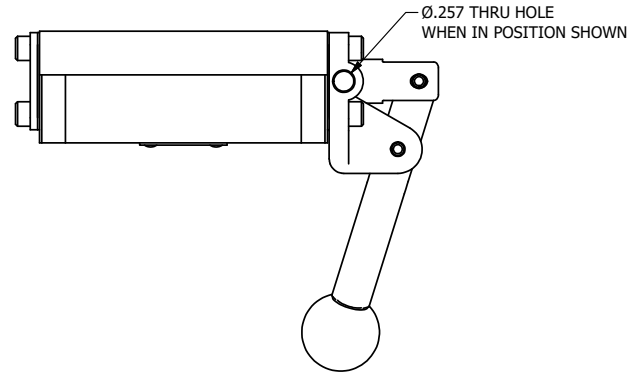

4

3

2

1

AAA
PRODUCTS
INTERNATIONAL

**AAA PRODUCTS
INTERNATIONAL**
7114 Harry Hines Blvd
Dallas, TX 75235

TITLE: 3/8" SUBPLATE, LEVER, 2 POS,
SPR RTRN, BNT LVR LFT,
HVY DTY, RED KNOB, LOCKOUT C

DRAWING NO.:
DIM_HO3PBLHJLO