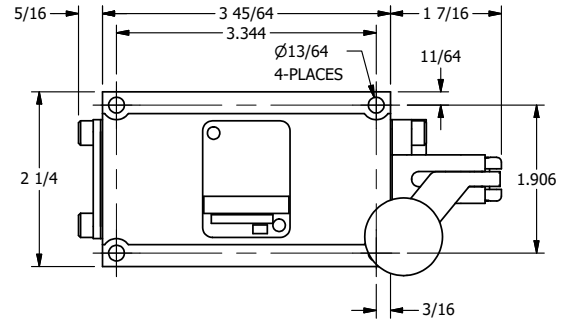

4

3

2

1

AAA
PRODUCTS
INTERNATIONAL

**AAA PRODUCTS
INTERNATIONAL**
7114 Harry Hines Blvd
Dallas, TX 75235

TITLE: 3/8" SUBPLATE, LEVER, 2 POS,
SPR RTRN, BNT LVR LFT,
HVY DTY, RED KNOB, LOCKOUT C

DRAWING NO.:
DIM_HO3PBLHJLO