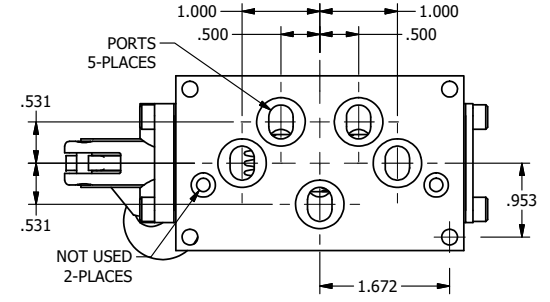

4

3

2

1

AAA
PRODUCTS
INTERNATIONAL

**AAA PRODUCTS
INTERNATIONAL**
7114 Harry Hines Blvd
Dallas, TX 75235

TITLE: 3/8" SUBPLATE, LEVER, 2 POS,
SPR RTRN, BNT LVR LFT,
HVY DTY, RED KNOB, LOCKOUT C

DRAWING NO.:
DIM_HO3PBLHJLO