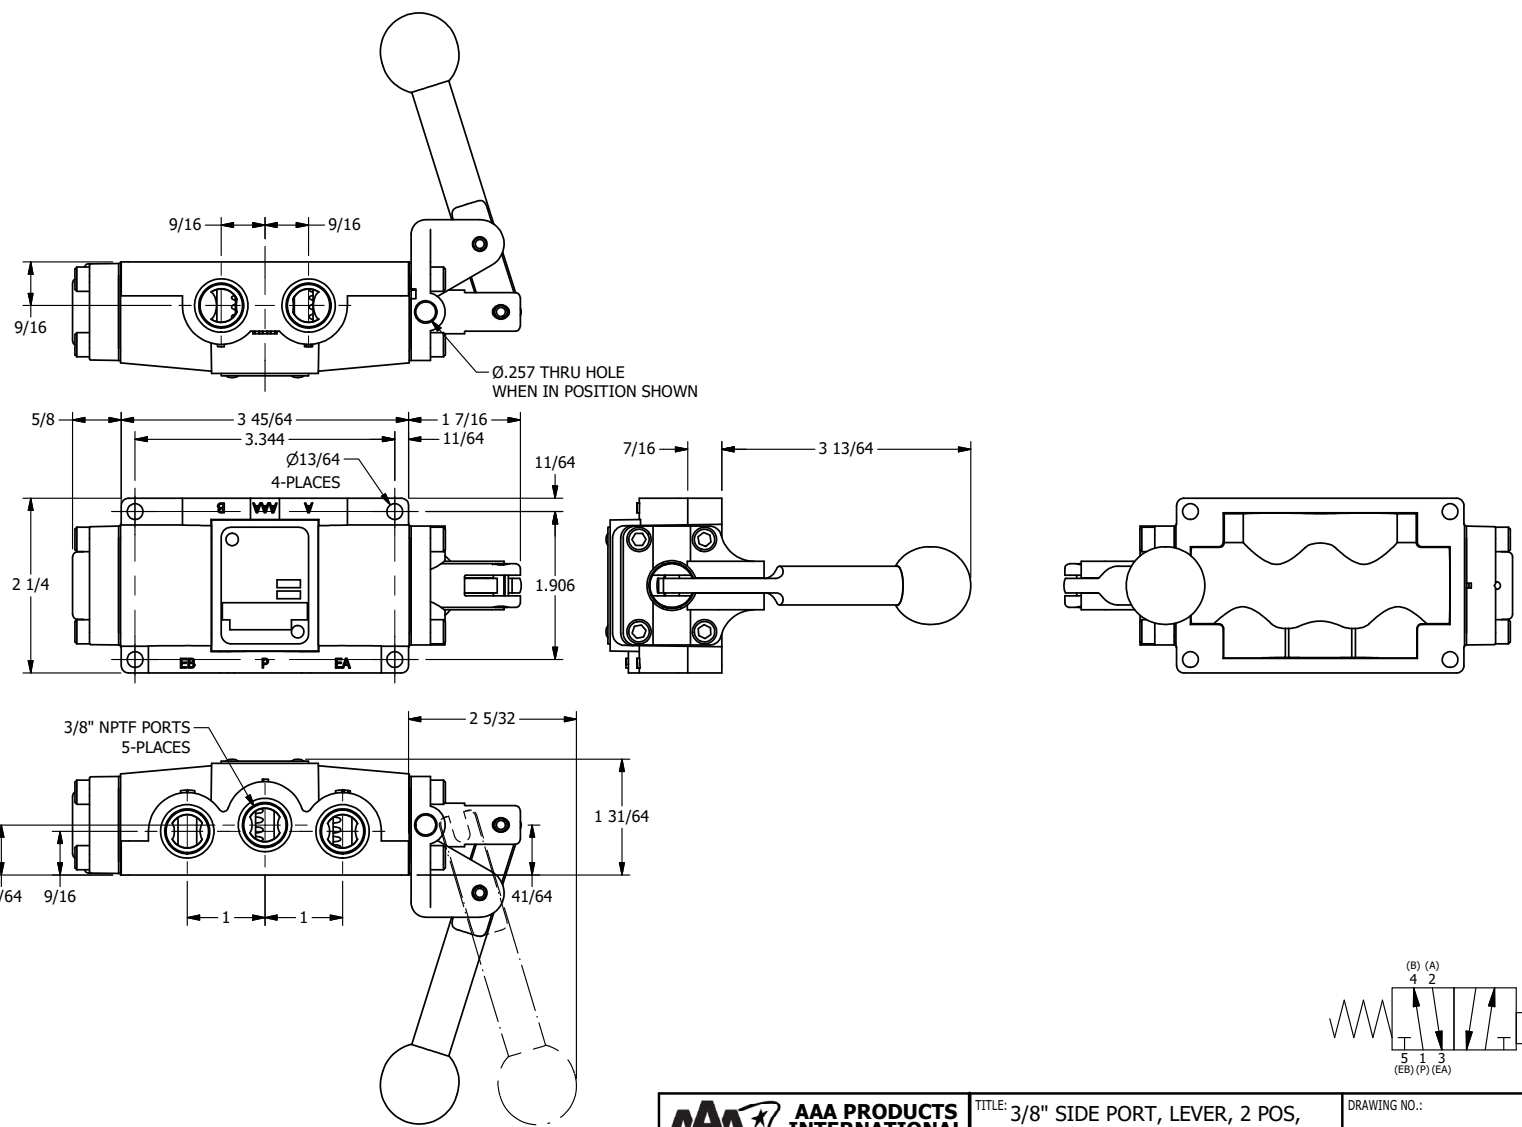

4

3

2

1

B

B

A

A

AAA
PRODUCTS
INTERNATIONAL

AAA PRODUCTS INTERNATIONAL
7114 Harry Hines Blvd
Dallas, TX 75235

TITLE: 3/8" SIDE PORT, LEVER, 2 POS,
SPR RTRN, LOCKOUT C,
180D LVR, STAINLESS

DRAWING NO.:
DIM_HO3LOTSS

THE INFORMATION CONTAINED WITHIN THIS DOCUMENT IS PROPRIETARY TO AAA PRODUCTS AND MAY NOT BE DISCLOSED WITHOUT PRIOR WRITTEN CONSENT