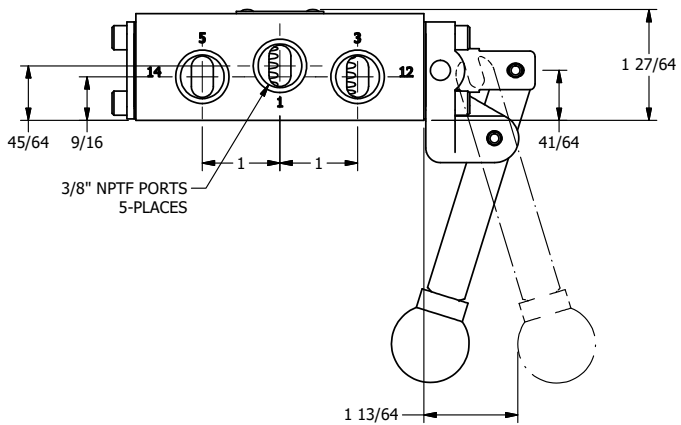

4

3

2

1

B

B

AAA
PRODUCTS
INTERNATIONAL

**AAA PRODUCTS
INTERNATIONAL**
7114 Harry Hines Blvd
Dallas, TX 75235

TITLE: 3/8" SIDE PORT, LEVER, 2 POS,
SPRING RTRN,
LOCKOUT C, 180D LEVER

DRAWING NO.:
DIM_HO3LOT

THE INFORMATION CONTAINED WITHIN THIS DOCUMENT IS PROPRIETARY TO AAA PRODUCTS AND MAY NOT BE DISCLOSED WITHOUT PRIOR WRITTEN CONSENT

4

3

2

1

A

A