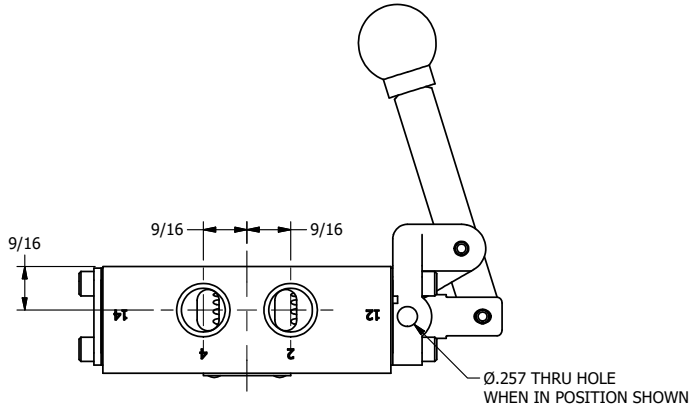

4

3

2

1

B

B

AAA
PRODUCTS
INTERNATIONAL

**AAA PRODUCTS
INTERNATIONAL**
7114 Harry Hines Blvd
Dallas, TX 75235

TITLE: 3/8" SIDE PORT, LEVER, 2 POS,
SPRING RTRN,
LOCKOUT C, 180D LEVER

DRAWING NO.:
DIM_HO3LOT

THE INFORMATION CONTAINED WITHIN THIS DOCUMENT IS PROPRIETARY TO AAA PRODUCTS AND MAY NOT BE DISCLOSED WITHOUT PRIOR WRITTEN CONSENT

4

3

2

1

A

A