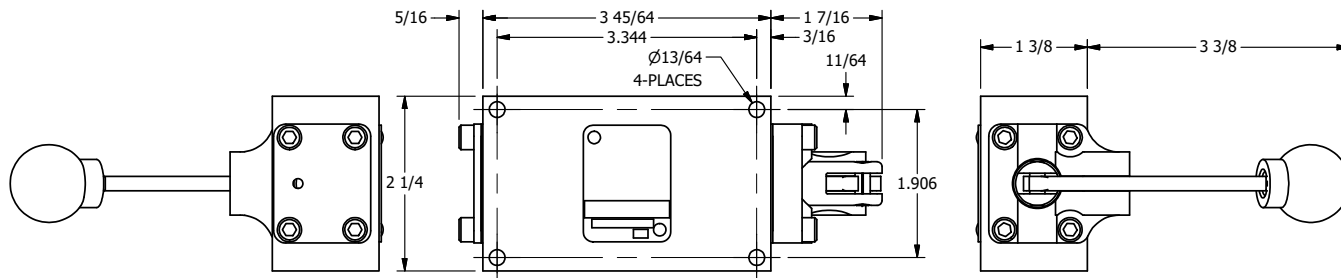

4

3

2

1

B

B

AAA
PRODUCTS
INTERNATIONAL

**AAA PRODUCTS
INTERNATIONAL**
7114 Harry Hines Blvd
Dallas, TX 75235

TITLE: 3/8" SIDE PORT, LEVER, 2 POS,
SPRING RTRN,
LOCKOUT C, 180D LEVER

DRAWING NO.:
DIM_HO3LOT

THE INFORMATION CONTAINED WITHIN THIS DOCUMENT IS PROPRIETARY TO AAA PRODUCTS AND MAY NOT BE DISCLOSED WITHOUT PRIOR WRITTEN CONSENT

4

3

2

1

A

A