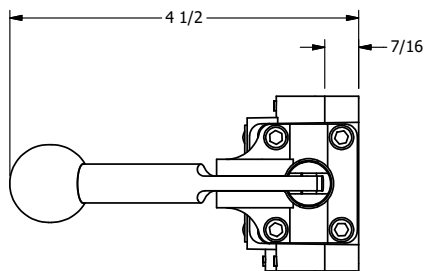

4

3

2

1

AAA
PRODUCTS
INTERNATIONAL

**AAA PRODUCTS
INTERNATIONAL**
7114 Harry Hines Blvd
Dallas, TX 75235

TITLE: 3/8" SIDE PORT, LEVER, 2 POS,
SPRING RTRN, LOCKOUT C,
STAINLESS

DRAWING NO.:
DIM_HO3LOSS