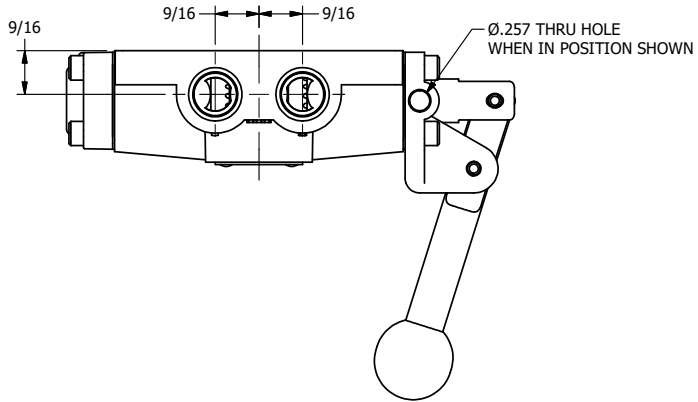

4

3

2

1

AAA
PRODUCTS
INTERNATIONAL

**AAA PRODUCTS
INTERNATIONAL**
7114 Harry Hines Blvd
Dallas, TX 75235

TITLE: 3/8" SIDE PORT, LEVER, 2 POS,
SPRING RTRN, LOCKOUT C,
STAINLESS

DRAWING NO.:
DIM_HO3LOSS