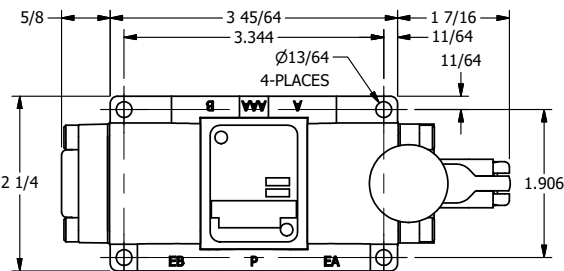

4

3

2

1

AAA
PRODUCTS
INTERNATIONAL

**AAA PRODUCTS
INTERNATIONAL**
7114 Harry Hines Blvd
Dallas, TX 75235

TITLE: 3/8" SIDE PORT, LEVER, 2 POS,
SPRING RTRN, LOCKOUT C,
STAINLESS

DRAWING NO.:
DIM_HO3LOSS