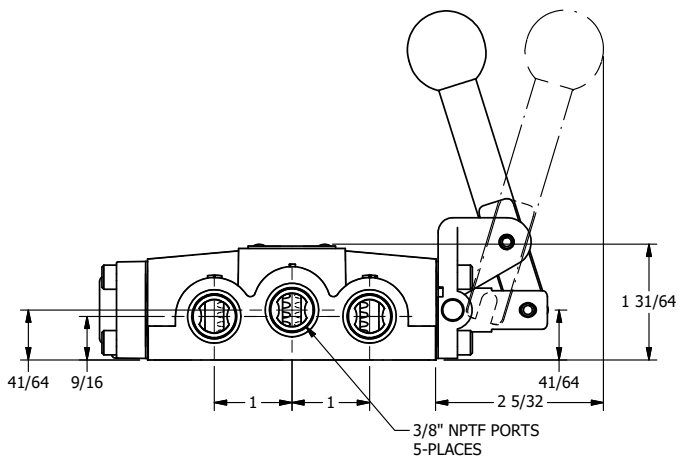

4

3

2

1

AAA
PRODUCTS
INTERNATIONAL

**AAA PRODUCTS
INTERNATIONAL**
7114 Harry Hines Blvd
Dallas, TX 75235

TITLE: 3/8" SIDE PORT, LEVER, 2 POS,
SPRING RTRN, LOCKOUT C,
STAINLESS

DRAWING NO.:
DIM_HO3LOSS