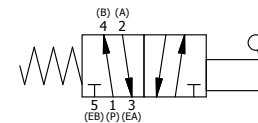

4

3

2

1

**AAA**  
PRODUCTS  
INTERNATIONAL

**AAA PRODUCTS  
INTERNATIONAL**  
7114 Harry Hines Blvd  
Dallas, TX 75235

TITLE: 3/8" SIDE PORT, LEVER, 2 POS,  
SPRING RTRN, LOCKOUT C

PART NO.:  
DIM\_H03LO