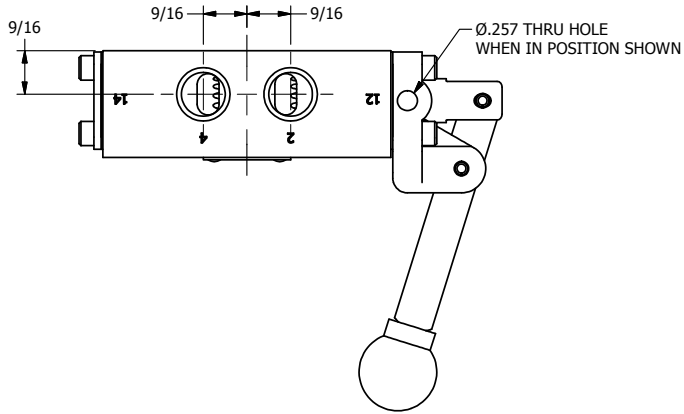

4

3

2

1

**AAA**  
PRODUCTS  
INTERNATIONAL

**AAA PRODUCTS  
INTERNATIONAL**  
7114 Harry Hines Blvd  
Dallas, TX 75235

TITLE: 3/8" SIDE PORT, LEVER, 2 POS,  
SPRING RTRN, LOCKOUT C

PART NO.:  
DIM\_H03LO