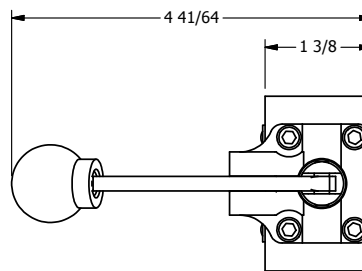

4

3

2

1

**AAA**  
PRODUCTS  
INTERNATIONAL

**AAA PRODUCTS  
INTERNATIONAL**  
7114 Harry Hines Blvd  
Dallas, TX 75235

TITLE: 3/8" SIDE PORT, LEVER, 2 POS,  
SPRING RTRN, LOCKOUT C

PART NO.:  
DIM\_H03LO