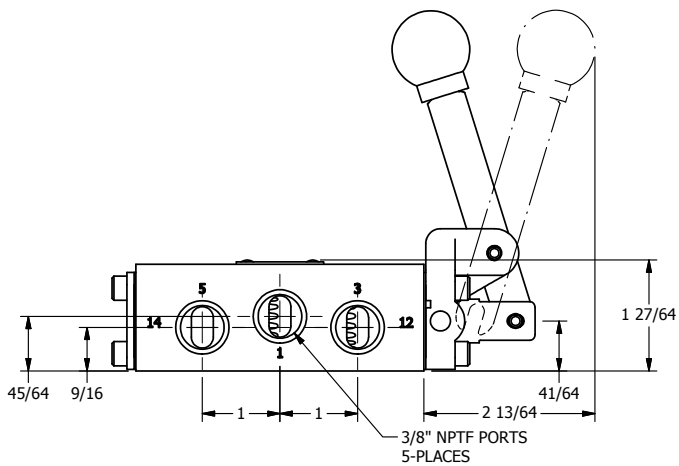

4

3

2

1

**AAA**  
PRODUCTS  
INTERNATIONAL

**AAA PRODUCTS  
INTERNATIONAL**  
7114 Harry Hines Blvd  
Dallas, TX 75235

TITLE: 3/8" SIDE PORT, LEVER, 2 POS,  
SPRING RTRN, LOCKOUT C

PART NO.:  
DIM\_H03LO