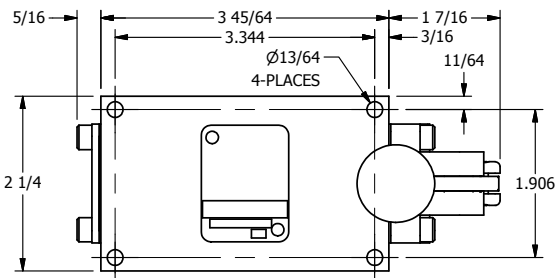

4

3

2

1

**AAA**  
PRODUCTS  
INTERNATIONAL

**AAA PRODUCTS  
INTERNATIONAL**  
7114 Harry Hines Blvd  
Dallas, TX 75235

TITLE: 3/8" SIDE PORT, LEVER, 2 POS,  
SPRING RTRN, LOCKOUT C

PART NO.:  
DIM\_H03LO