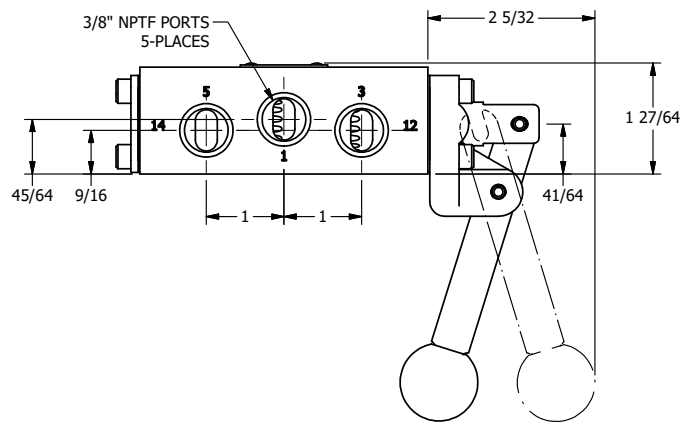

AAA
PRODUCTS
INTERNATIONAL

**AAA PRODUCTS
INTERNATIONAL**
7114 Harry Hines Blvd
Dallas, TX 75235

TITLE: 3/8" SIDE PORT, LEVER, 2 POS,
SPRING RTRN,
RED KNOB, 180D LEVER

DRAWING NO.:
DIM_H03JT

4

3

2

1