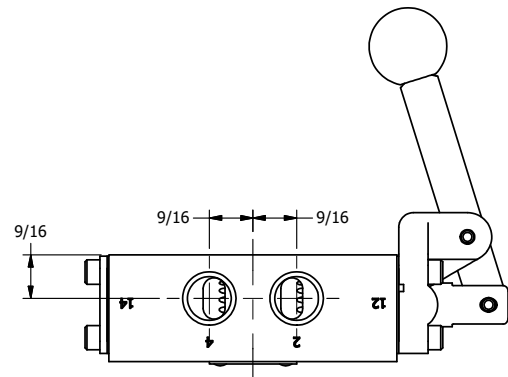

AAA
PRODUCTS
INTERNATIONAL

**AAA PRODUCTS
INTERNATIONAL**
7114 Harry Hines Blvd
Dallas, TX 75235

TITLE: 3/8" SIDE PORT, LEVER, 2 POS,
SPRING RTRN,
RED KNOB, 180D LEVER

DRAWING NO.:
DIM_H03JT

4

3

2

1