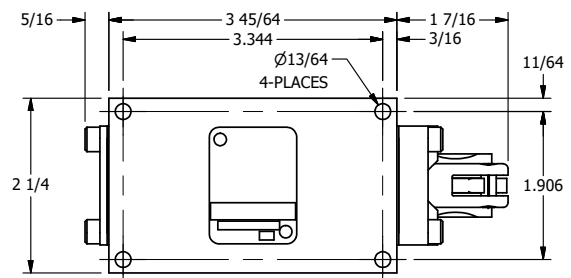

AAA
PRODUCTS
INTERNATIONAL

**AAA PRODUCTS
INTERNATIONAL**
7114 Harry Hines Blvd
Dallas, TX 75235

TITLE: 3/8" SIDE PORT, LEVER, 2 POS,
SPRING RTRN,
RED KNOB, 180D LEVER

DRAWING NO.:
DIM_H03JT

4

3

2

1