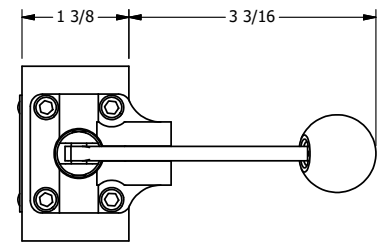

AAA
PRODUCTS
INTERNATIONAL

**AAA PRODUCTS
INTERNATIONAL**
7114 Harry Hines Blvd
Dallas, TX 75235

TITLE: 3/8" SIDE PORT, LEVER, 2 POS,
SPRING RTRN,
RED KNOB, 180D LEVER

DRAWING NO.:
DIM_H03JT

4

3

2

1