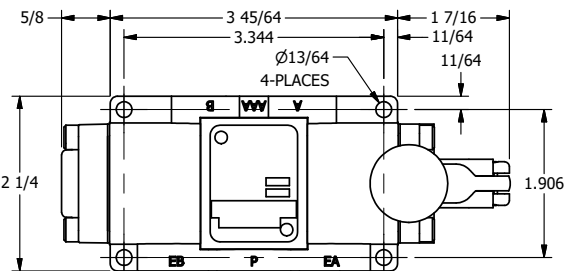

4

3

2

1

**AAA**  
PRODUCTS  
INTERNATIONAL

**AAA PRODUCTS  
INTERNATIONAL**  
7114 Harry Hines Blvd  
Dallas, TX 75235

TITLE: 3/8" SIDE PORT, LEVER, 2 POS,  
SPRING RTRN, RED KNOB, STAINLESS

DRAWING NO.:  
DIM\_HO3JSS