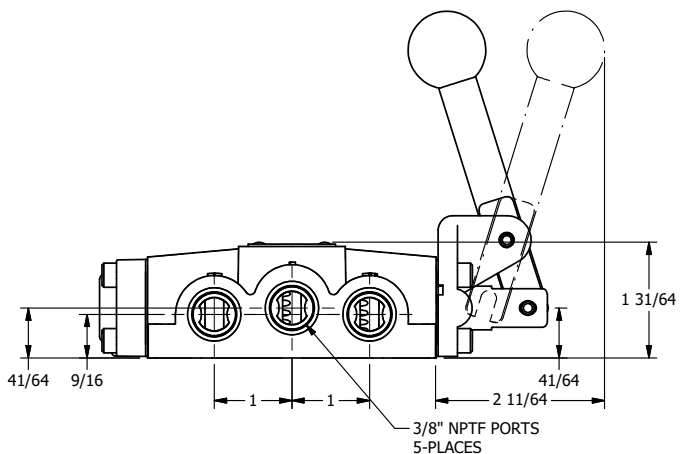

4

3

2

1

**AAA**  
PRODUCTS  
INTERNATIONAL

**AAA PRODUCTS  
INTERNATIONAL**  
7114 Harry Hines Blvd  
Dallas, TX 75235

TITLE: 3/8" SIDE PORT, LEVER, 2 POS,  
SPRING RTRN, RED KNOB, STAINLESS

DRAWING NO.:  
DIM\_HO3JSS