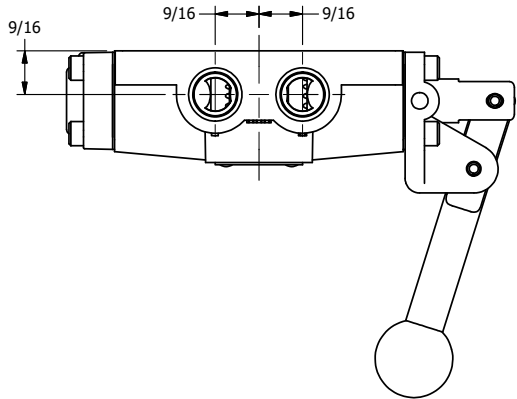

4

3

2

1

**AAA**  
PRODUCTS  
INTERNATIONAL

**AAA PRODUCTS  
INTERNATIONAL**  
7114 Harry Hines Blvd  
Dallas, TX 75235

TITLE: 3/8" SIDE PORT, LEVER, 2 POS,  
SPRING RTRN, RED KNOB, STAINLESS

DRAWING NO.:  
DIM\_HO3JSS