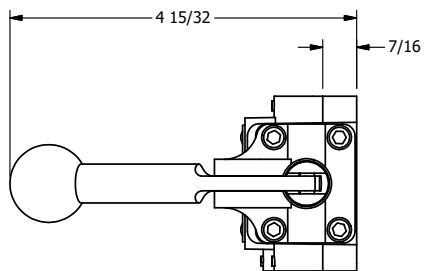

4

3

2

1

**AAA**  
PRODUCTS  
INTERNATIONAL

**AAA PRODUCTS  
INTERNATIONAL**  
7114 Harry Hines Blvd  
Dallas, TX 75235

TITLE: 3/8" SIDE PORT, LEVER, 2 POS,  
SPRING RTRN, RED KNOB, STAINLESS

DRAWING NO.:  
DIM\_HO3JSS