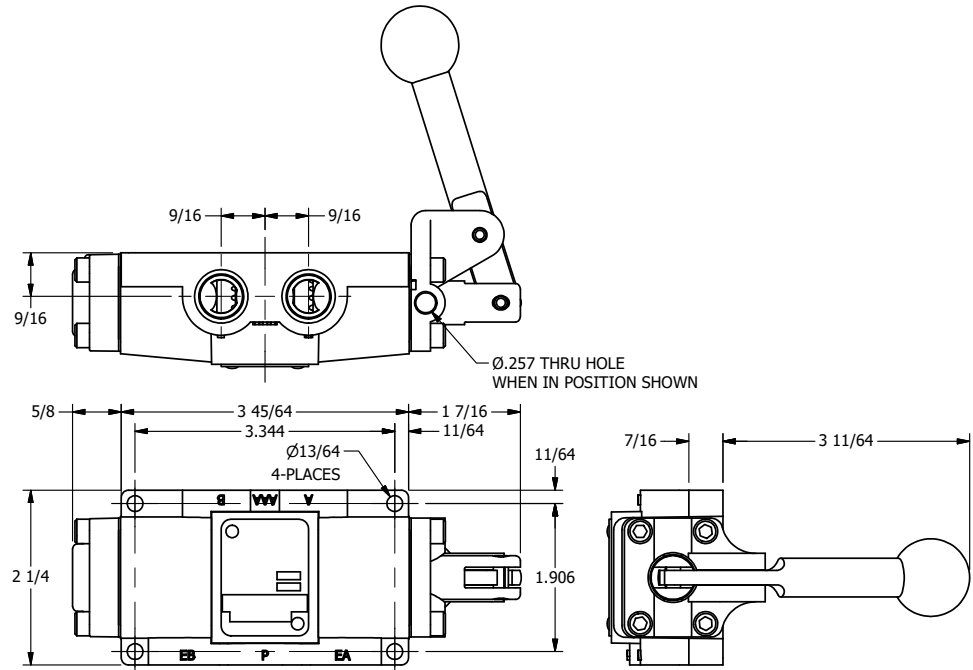

4

3

2

1

B

B

A

A

AAA
PRODUCTS
INTERNATIONAL

**AAA PRODUCTS
INTERNATIONAL**
7114 Harry Hines Blvd
Dallas, TX 75235

TITLE: 3/8" SIDE PORT, LEVER, 2 POS,
SPR RTRN, RED KNOB, LOCKOUT C,
180D LVR, STAINLESS

DRAWING NO.:
DIM_HO3JLOTSS