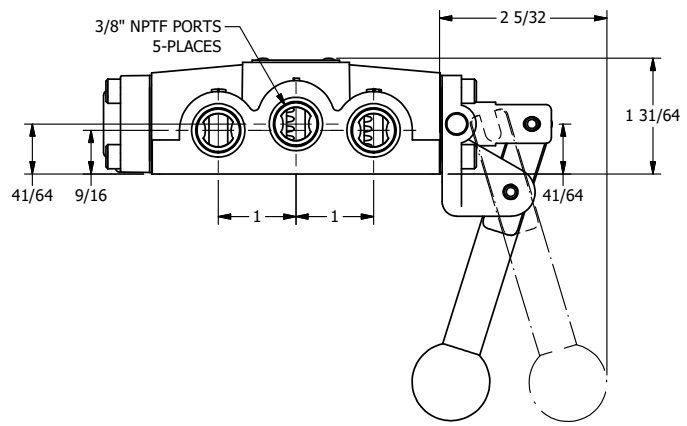

AAA
PRODUCTS
INTERNATIONAL

**AAA PRODUCTS
INTERNATIONAL**
7114 Harry Hines Blvd
Dallas, TX 75235

TITLE: 3/8" SIDE PORT, LEVER, 2 POS,
SPR RTRN, RED KNOB, LOCKOUT C,
180D LVR, STAINLESS

DRAWING NO.:
DIM_HO3JLOTSS