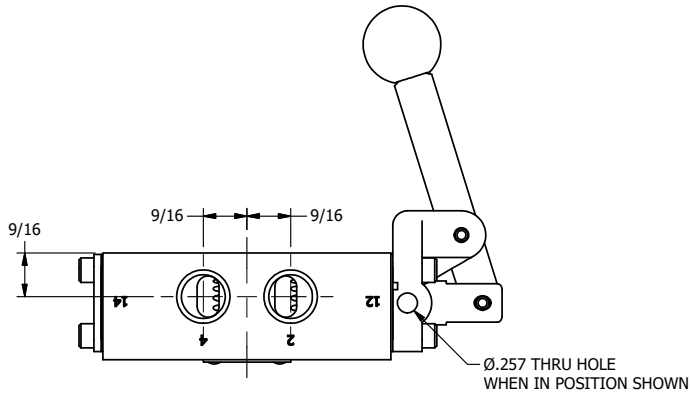

4

3

2

1

B

B

AAA
PRODUCTS
INTERNATIONAL

**AAA PRODUCTS
INTERNATIONAL**
7114 Harry Hines Blvd
Dallas, TX 75235

TITLE: 3/8" SIDE PORT, LEVER, 2 POS,
SPR RTRN, RED KNOB,
LOCKOUT C, 180D LVR

DRAWING NO.:
DIM_HO3JLOT

4

3

2

1

A

A

THE INFORMATION CONTAINED WITHIN THIS DOCUMENT IS PROPRIETARY TO AAA PRODUCTS AND MAY NOT BE DISCLOSED WITHOUT PRIOR WRITTEN CONSENT