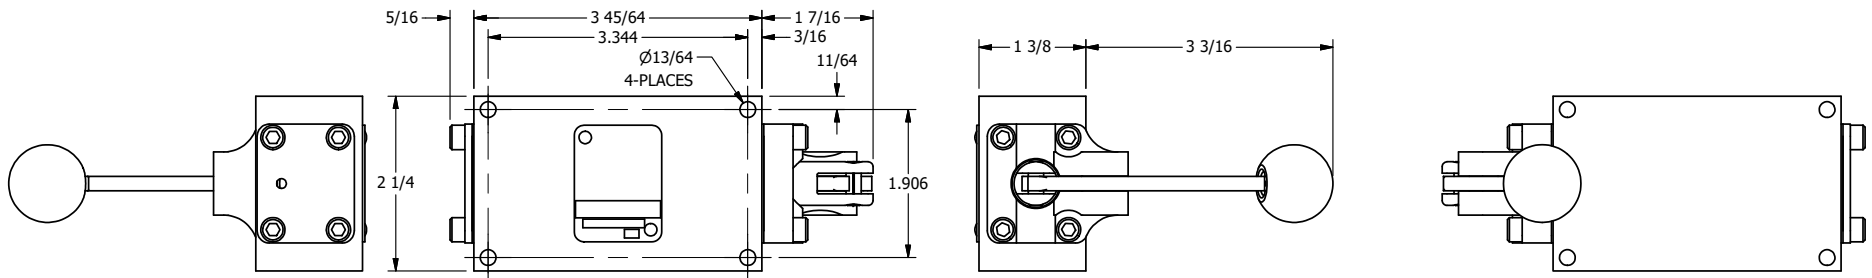

4

3

2

1

B

B

AAA
PRODUCTS
INTERNATIONAL

**AAA PRODUCTS
INTERNATIONAL**
7114 Harry Hines Blvd
Dallas, TX 75235

TITLE: 3/8" SIDE PORT, LEVER, 2 POS,
SPR RTRN, RED KNOB,
LOCKOUT C, 180D LVR

DRAWING NO.:
DIM_HO3JLOT

4

3

2

1

A

A

THE INFORMATION CONTAINED WITHIN THIS DOCUMENT IS PROPRIETARY TO AAA PRODUCTS AND MAY NOT BE DISCLOSED WITHOUT PRIOR WRITTEN CONSENT