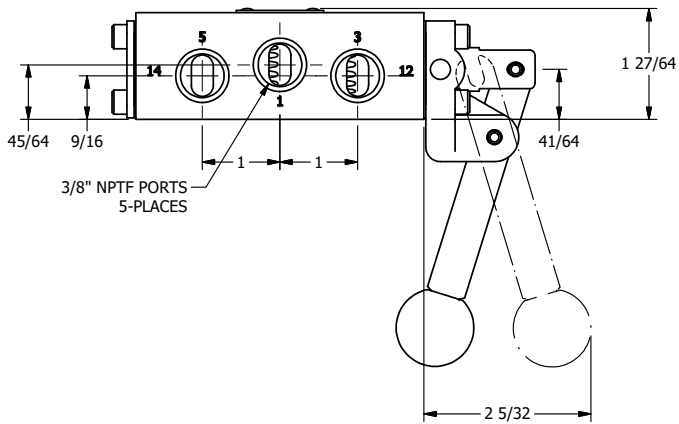

4

3

2

1

B

B

AAA
PRODUCTS
INTERNATIONAL

**AAA PRODUCTS
INTERNATIONAL**
7114 Harry Hines Blvd
Dallas, TX 75235

TITLE: 3/8" SIDE PORT, LEVER, 2 POS,
SPR RTRN, RED KNOB,
LOCKOUT C, 180D LVR

DRAWING NO.:
DIM_HO3JLOT

4

3

2

1

A

A

THE INFORMATION CONTAINED WITHIN THIS DOCUMENT IS PROPRIETARY TO AAA PRODUCTS AND MAY NOT BE DISCLOSED WITHOUT PRIOR WRITTEN CONSENT