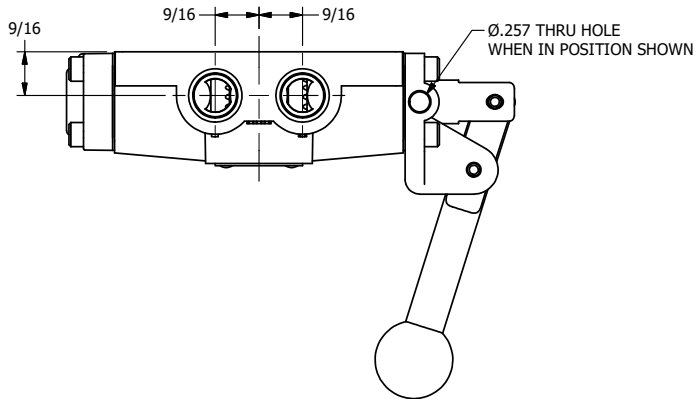

4

3

2

1

**AAA**  
PRODUCTS  
INTERNATIONAL

**AAA PRODUCTS  
INTERNATIONAL**  
7114 Harry Hines Blvd  
Dallas, TX 75235

TITLE: 3/8" SIDE PORT, LEVER, 2 POS,  
SPR RTRN, RED KNOB,  
LOCKOUT C, STAINLESS

DRAWING NO.:  
DIM\_HO3JLOSS