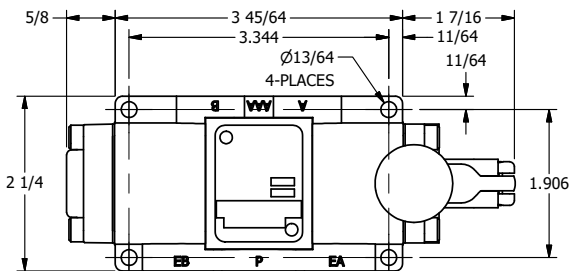

4

3

2

1

**AAA**  
PRODUCTS  
INTERNATIONAL

**AAA PRODUCTS  
INTERNATIONAL**  
7114 Harry Hines Blvd  
Dallas, TX 75235

TITLE: 3/8" SIDE PORT, LEVER, 2 POS,  
SPR RTRN, RED KNOB,  
LOCKOUT C, STAINLESS

DRAWING NO.:  
DIM\_HO3JLOSS