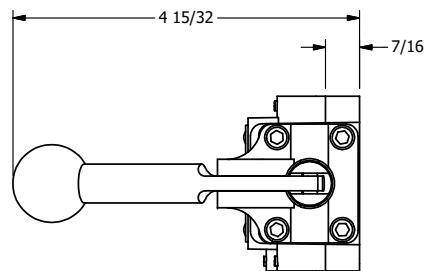

4

3

2

1

**AAA**  
PRODUCTS  
INTERNATIONAL

**AAA PRODUCTS  
INTERNATIONAL**  
7114 Harry Hines Blvd  
Dallas, TX 75235

TITLE: 3/8" SIDE PORT, LEVER, 2 POS,  
SPR RTRN, RED KNOB,  
LOCKOUT C, STAINLESS

DRAWING NO.:  
DIM\_HO3JLOSS