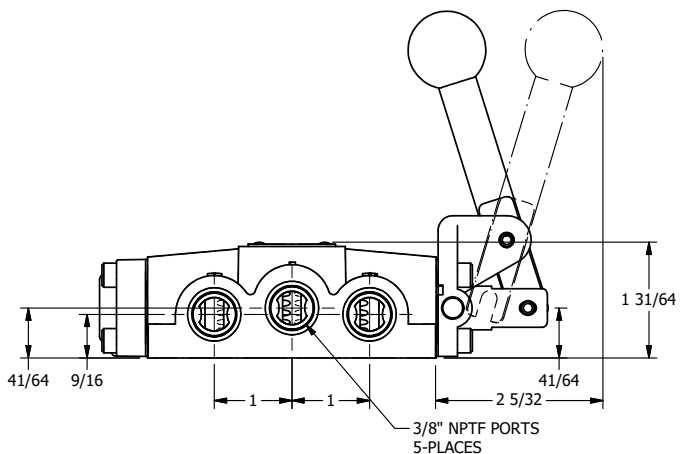

4

3

2

1

**AAA**  
PRODUCTS  
INTERNATIONAL

**AAA PRODUCTS  
INTERNATIONAL**  
7114 Harry Hines Blvd  
Dallas, TX 75235

TITLE: 3/8" SIDE PORT, LEVER, 2 POS,  
SPR RTRN, RED KNOB,  
LOCKOUT C, STAINLESS

DRAWING NO.:  
DIM\_HO3JLOSS