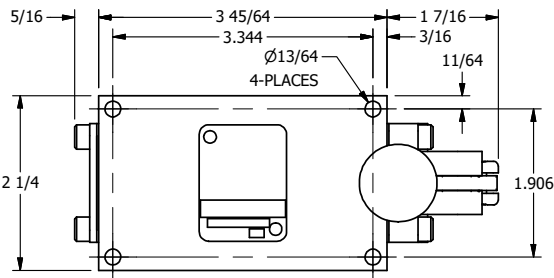

4

3

2

1

4

3

2

1

AAA
PRODUCTS
INTERNATIONAL

**AAA PRODUCTS
INTERNATIONAL**
7114 Harry Hines Blvd
Dallas, TX 75235

TITLE: 3/8" SIDE PORT, LEVER, 2 POS,
SPRING RTRN, RED KNOB, LOCKOUT C

DRAWING NO.:
DIM_HO3JLO

THE INFORMATION CONTAINED WITHIN THIS DOCUMENT IS PROPRIETARY TO AAA PRODUCTS AND MAY NOT BE DISCLOSED WITHOUT PRIOR WRITTEN CONSENT