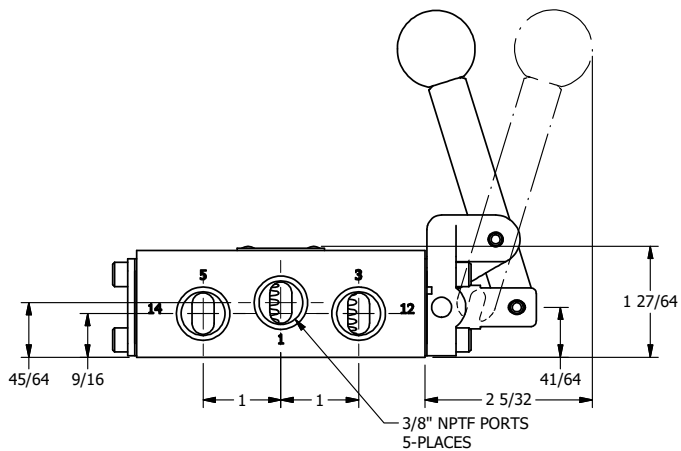

4

3

2

1

4

3

2

1

AAA
PRODUCTS
INTERNATIONAL

**AAA PRODUCTS
INTERNATIONAL**
7114 Harry Hines Blvd
Dallas, TX 75235

TITLE: 3/8" SIDE PORT, LEVER, 2 POS,
SPRING RTRN, RED KNOB, LOCKOUT C

DRAWING NO.:
DIM_HO3JLO

THE INFORMATION CONTAINED WITHIN THIS DOCUMENT IS PROPRIETARY TO AAA PRODUCTS AND MAY NOT BE DISCLOSED WITHOUT PRIOR WRITTEN CONSENT