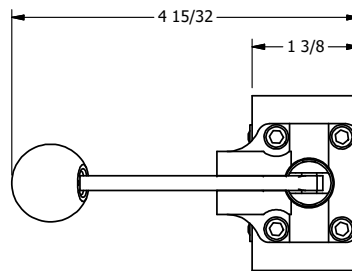

4

3

2

1

4

3

2

1

AAA
PRODUCTS
INTERNATIONAL

**AAA PRODUCTS
INTERNATIONAL**
7114 Harry Hines Blvd
Dallas, TX 75235

TITLE: 3/8" SIDE PORT, LEVER, 2 POS,
SPRING RTRN, RED KNOB, LOCKOUT C

DRAWING NO.:
DIM_HO3JLO

THE INFORMATION CONTAINED WITHIN THIS DOCUMENT IS PROPRIETARY TO AAA PRODUCTS AND MAY NOT BE DISCLOSED WITHOUT PRIOR WRITTEN CONSENT