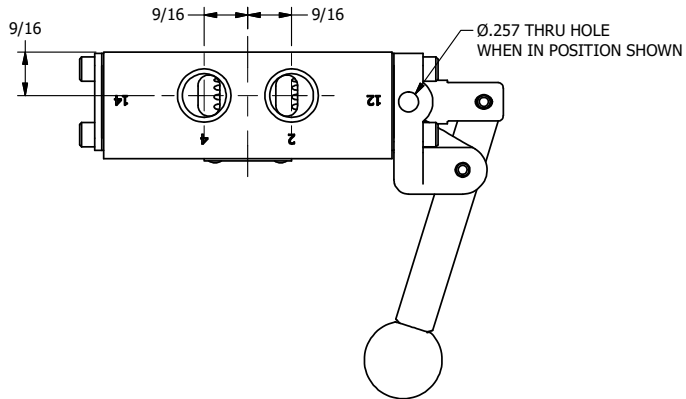

4

3

2

1

4

3

2

1

AAA
PRODUCTS
INTERNATIONAL

**AAA PRODUCTS
INTERNATIONAL**
7114 Harry Hines Blvd
Dallas, TX 75235

TITLE: 3/8" SIDE PORT, LEVER, 2 POS,
SPRING RTRN, RED KNOB, LOCKOUT C

DRAWING NO.:
DIM_HO3JLO

THE INFORMATION CONTAINED WITHIN THIS DOCUMENT IS PROPRIETARY TO AAA PRODUCTS AND MAY NOT BE DISCLOSED WITHOUT PRIOR WRITTEN CONSENT