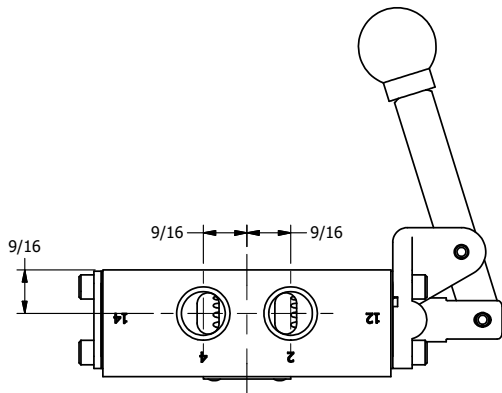

4

3

2

1

B

B

A

A

AAA
PRODUCTS
INTERNATIONAL

**AAA PRODUCTS
INTERNATIONAL**
7114 Harry Hines Blvd
Dallas, TX 75235

TITLE: 3/8" SIDE PORT, LEVER, 2 POS,
SPR RTRN, HVY DTY, 180D LVR

DRAWING NO.:
DIM_HO3HT

4

3

2

1

A

A

A

THE INFORMATION CONTAINED WITHIN THIS DOCUMENT IS PROPRIETARY TO AAA PRODUCTS AND MAY NOT BE DISCLOSED WITHOUT PRIOR WRITTEN CONSENT