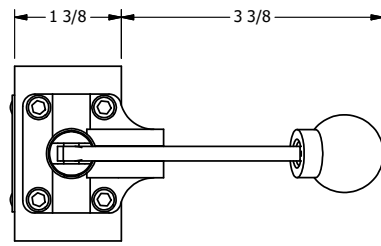

4

3

2

1

B

B

A

A

AAA
PRODUCTS
INTERNATIONAL

**AAA PRODUCTS
INTERNATIONAL**
7114 Harry Hines Blvd
Dallas, TX 75235

TITLE: 3/8" SIDE PORT, LEVER, 2 POS,
SPR RTRN, HVY DTY, 180D LVR

DRAWING NO.:
DIM_HO3HT

4

3

2

1

A

A

A

THE INFORMATION CONTAINED WITHIN THIS DOCUMENT IS PROPRIETARY TO AAA PRODUCTS AND MAY NOT BE DISCLOSED WITHOUT PRIOR WRITTEN CONSENT