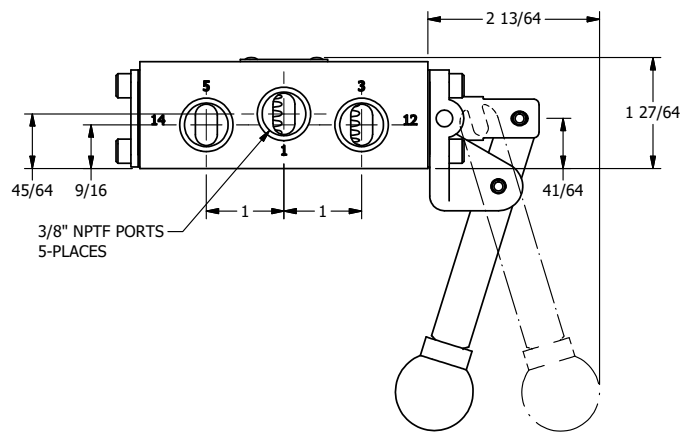

AAA
PRODUCTS
INTERNATIONAL

**AAA PRODUCTS
INTERNATIONAL**
7114 Harry Hines Blvd
Dallas, TX 75235

TITLE: 3/8" SIDE PORT, LEVER, 2 POS,
SPR RTRN, HVY DTY, 180D LVR

DRAWING NO.:
DIM_HO3HT

4

3

2

1