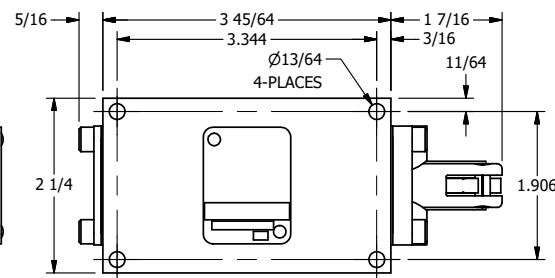

4

3

2

1

B

B

A

A

AAA
PRODUCTS
INTERNATIONAL

**AAA PRODUCTS
INTERNATIONAL**
7114 Harry Hines Blvd
Dallas, TX 75235

TITLE: 3/8" SIDE PORT, LEVER, 2 POS,
SPR RTRN, HVY DTY, 180D LVR

DRAWING NO.:
DIM_HO3HT

4

3

2

1

A

A

A

THE INFORMATION CONTAINED WITHIN THIS DOCUMENT IS PROPRIETARY TO AAA PRODUCTS AND MAY NOT BE DISCLOSED WITHOUT PRIOR WRITTEN CONSENT